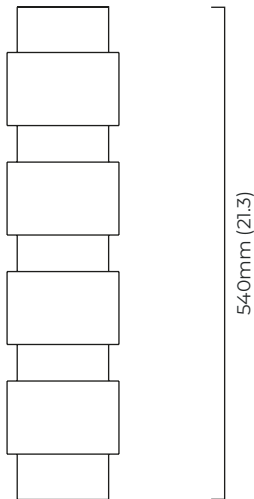

bronze
RINWATBZ

satin brass
RINWATSB

BULBS

240v - 2 x G9, 25w max halogen (or 2.3w LED 2700k)
120v - 2 x G9, 25w max halogen (or 2.3w LED 2700k)
(no bulbs supied)

WEIGHT

7kg (15.4lbs)

CERTIFICATION

mounting plate dimensions