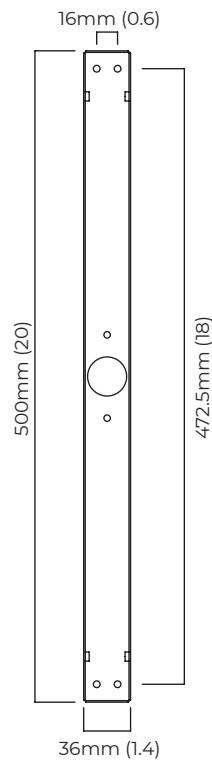

bronze
RINWATBZ

satin brass
RINWATSB

BULBS

240v - 2 x G9, 25w max halogen (or 2.3w LED 2700k)
120v - 2 x G9, 25w max halogen (or 2.3w LED 2700k)
(no bulbs supied)

WEIGHT

7kg (15.4lbs)

CERTIFICATION

mounting plate dimensions