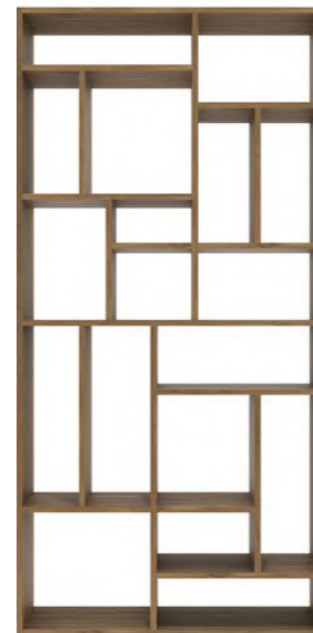

BLACKBIRD RACK

solid oak and black tainted solid oak with black metal legs

51482 100 × 37 × 207 cm
39.5" × 14.5" × 81.5"

M RACK

solid teak FSC®
(also available in:)

14201 104 × 30 × 219 cm
41" × 12" × 86"