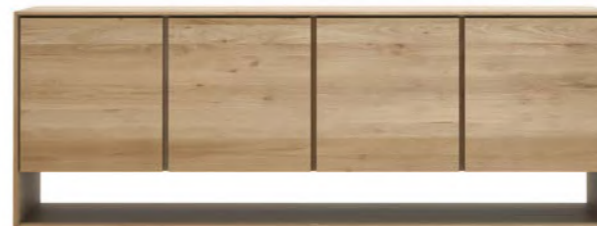

## WAVE SIDEBOARD

solid oak ☺

1 door and 3 drawers

51450 148 × 46 × 77 cm  
58.5" × 18" × 30.5"

2 doors and 3 drawers

51451 205 × 46 × 77 cm  
80.5" × 18" × 30.5"