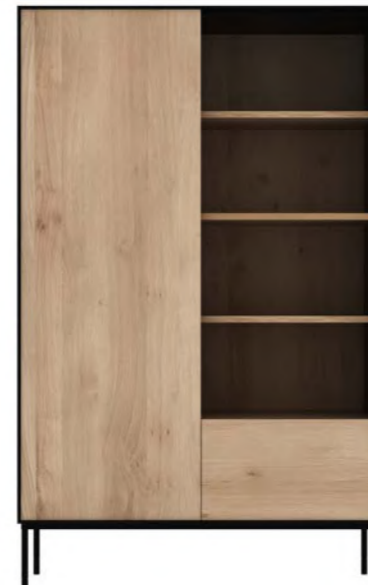

WHITEBIRD CUPBOARD

solid oak with black metal legs ②

1 door and 1 drawer

51469 110 × 45 × 178 cm

43.5" × 17.5" × 70"

BLACKBIRD CUPBOARD

solid oak and black tainted oak
with black metal legs ③ ④

1 door and 1 drawer

51470 110 × 45 × 178 cm

43.5" × 17.5" × 70"