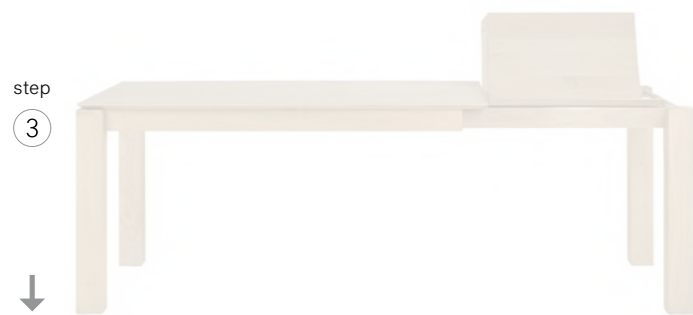

SLICE EXTENDABLE DINING TABLE
solid oak ☉

51942 140 - 220 × 90 × 76 cm
55"- 86.5" × 35.5" × 30"
legs 8 × 8 cm - 3" × 3"

51943 160 - 240 × 90 × 76 cm
63"- 94.5" × 35.5" × 30"
legs 10 × 10 cm - 4" × 4"

50583 180 - 280 × 100 × 76 cm
71"- 110" × 39.5" × 30"
legs 10 × 10 cm - 4" × 4"

BOK EXTENDABLE DINING TABLE
solid oak ☉
(also available in: ●)

round
51527 129-179 × 129 × 76 cm
51-70.5" × 51" × 30"