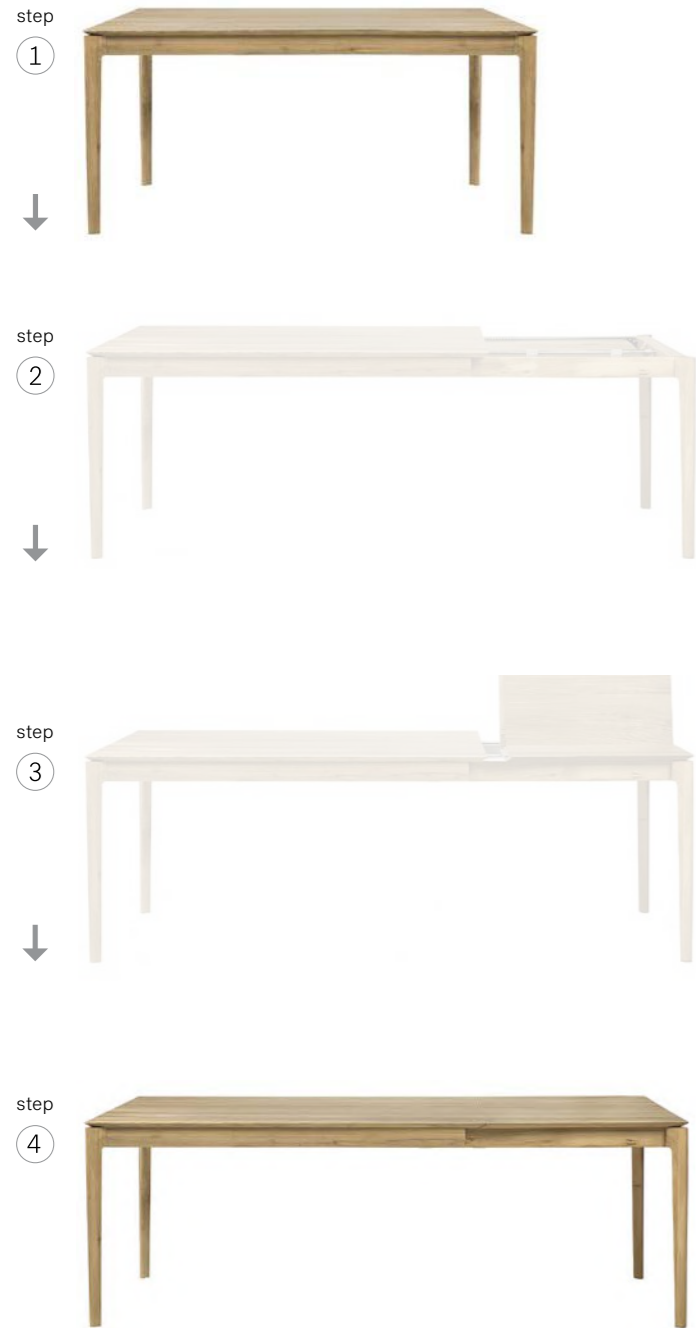

**TORSION DINING TABLE**

solid black tainted oak <sup>Ⓟ</sup> <sup>Ⓢ</sup>  
(also available in: ●)

round

50011 70 × 70 × 76 cm  
27.5" × 27.5" × 30"  
50013 90 × 90 × 76 cm  
35.5" × 35.5" × 30"

EXTENDABLE DINING TABLES

BOK EXTENDABLE DINING TABLE

solid oak ☉  
 (also available in: ●●)

\*new dimension

- 51502 140 - 220 × 90 × 76 cm  
55" - 86.5" × 35.5" × 30"
- 51503 160 - 240 × 90 × 76 cm  
63" - 94.5" × 35.5" × 30"
- 51504 180 - 280 × 100 × 76 cm  
71" - 110" × 39.5" × 30"
- 51494\* 200 - 300 × 100 × 76 cm  
78.5" - 118" × 39.5" × 30"