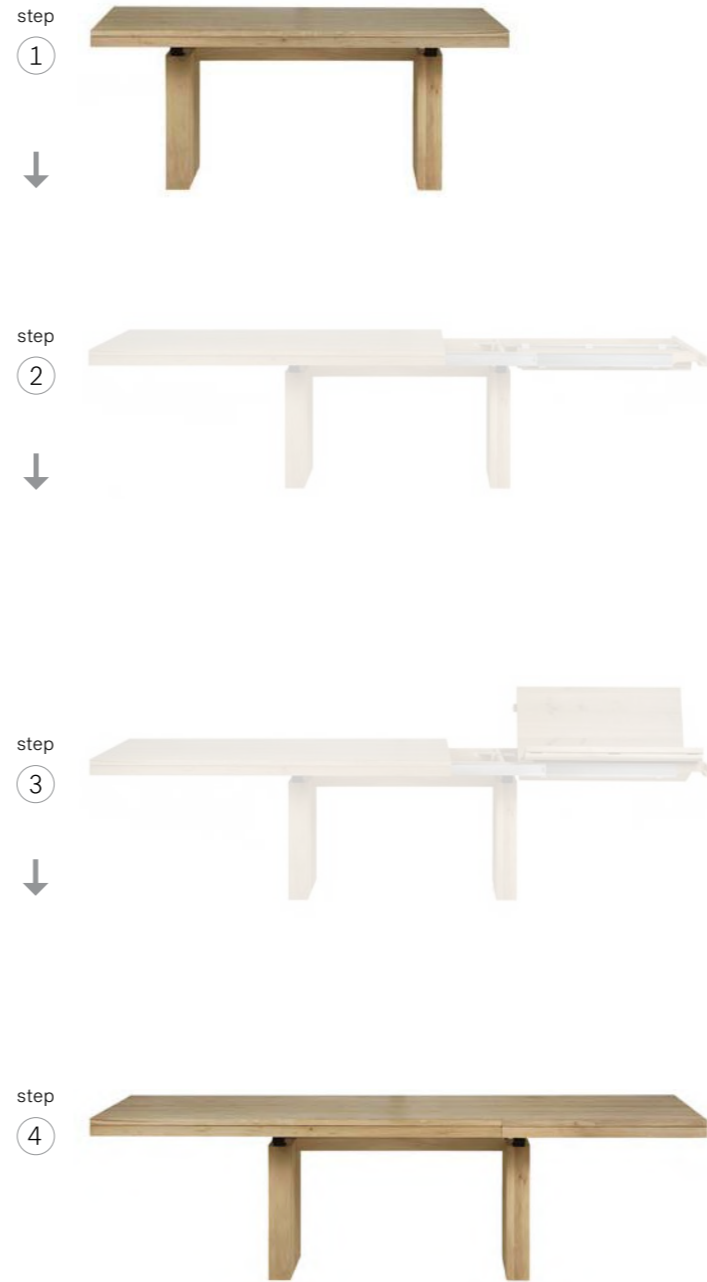

**TORSION DINING TABLE**

solid black tainted oak <sup>Ⓟ</sup> <sup>Ⓢ</sup>  
(also available in: ●)

round

50011 70 × 70 × 76 cm  
27.5" × 27.5" × 30"  
50013 90 × 90 × 76 cm  
35.5" × 35.5" × 30"

EXTENDABLE DINING TABLES

BOK EXTENDABLE DINING TABLE

solid oak ☉  
 (also available in: ●●)

\*new dimension

- 51502 140 - 220 × 90 × 76 cm  
55" - 86.5" × 35.5" × 30"
- 51503 160 - 240 × 90 × 76 cm  
63" - 94.5" × 35.5" × 30"
- 51504 180 - 280 × 100 × 76 cm  
71" - 110" × 39.5" × 30"
- 51494\* 200 - 300 × 100 × 76 cm  
78.5" - 118" × 39.5" × 30"