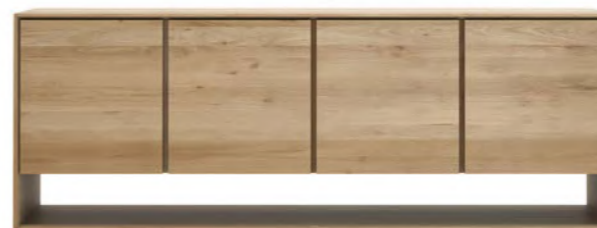

51393 250 × 45 × 85 cm
98.5" × 17.5" × 33.5"

WAVE SIDEBOARD

solid oak

1 door and 3 drawers

51450 148 × 46 × 77 cm
58.5" × 18" × 30.5"

2 doors and 3 drawers

51451 205 × 46 × 77 cm
80.5" × 18" × 30.5"

NORDIC SIDEBOARD