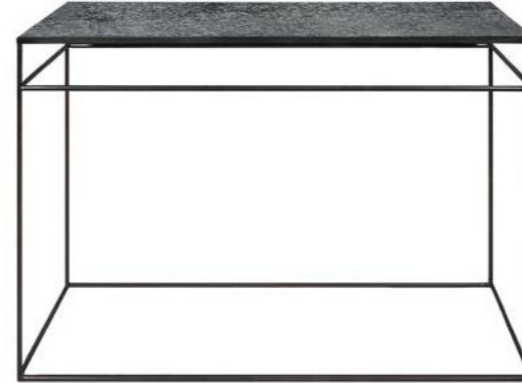

dark emperador

60094 120 × 40 × 86 cm
47" × 15.5" × 34"

AGED CONSOLE

heavy aged mirror top with a black metal frame

bronze copper

20724 122 × 36 × 81 cm
48" × 14" × 32"

AGED CONSOLE

heavy aged mirror top with a black metal frame

charcoal

20746 122 × 36 × 81 cm
48" × 14" × 32"

AGED SOFA CONSOLE

heavy aged mirror top with a black metal frame

bronze copper

20731 160 × 36 × 70 cm
63" × 14" × 27.5"

AGED SOFA CONSOLE

heavy aged mirror top with a black metal frame