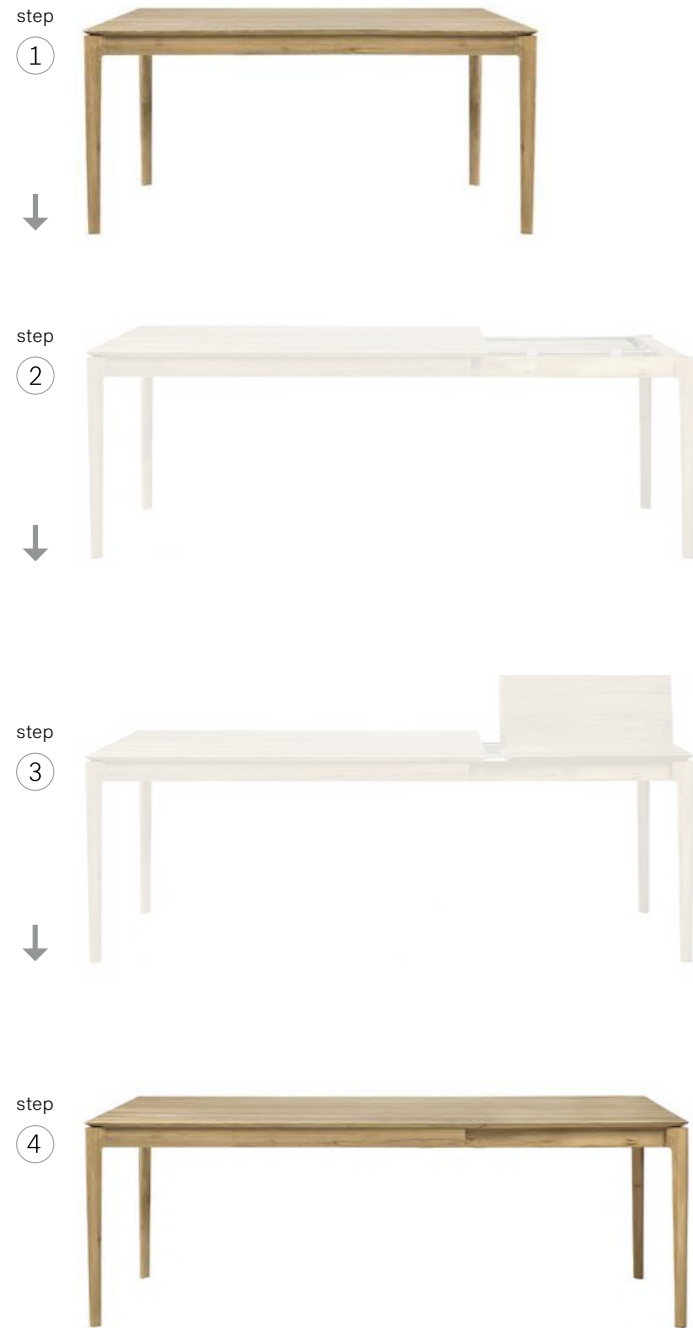

TORSION DINING TABLE

solid black tainted oak

(also available in:)

round

50011 70 × 70 × 76 cm
27.5" × 27.5" × 30"
50013 90 × 90 × 76 cm
35.5" × 35.5" × 30"

EXTENDABLE DINING TABLES

BOK EXTENDABLE DINING TABLE

solid oak ☉
 (also available in: ●●)

*new dimension

- 51502 140 - 220 × 90 × 76 cm
55" - 86.5" × 35.5" × 30"
- 51503 160 - 240 × 90 × 76 cm
63" - 94.5" × 35.5" × 30"
- 51504 180 - 280 × 100 × 76 cm
71" - 110" × 39.5" × 30"
- 51494* 200 - 300 × 100 × 76 cm
78.5" - 118" × 39.5" × 30"