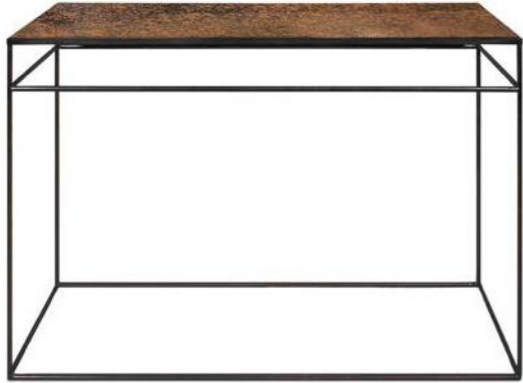

MONOLIT CONSOLE

solid oak with a black metal frame and 2 drawers ☉

(also available in: ●)

26872 122 × 40 × 85 cm
48" × 15.5" × 33.5"

MONOLIT CONSOLE

solid black tainted oak with a black metal frame and 2 drawers ☉ ☉

(also available in: ●)

26873 122 × 40 × 85 cm
48" × 15.5" × 33.5"

STONE CONSOLE

marble top with a black metal frame

white carrara

60072 120 × 40 × 86 cm
47" × 15.5" × 34"

STONE CONSOLE

marble top with a black metal frame

dark emperador

60094 120 × 40 × 86 cm
47" × 15.5" × 34"

AGED CONSOLE

heavy aged mirror top with a black metal frame

bronze copper

20724 122 × 36 × 81 cm
48" × 14" × 32"

AGED CONSOLE

heavy aged mirror top with a black metal frame