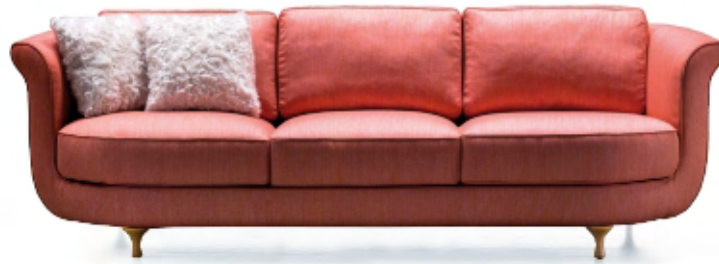

Big Mama

Design Massimo Iosa Ghini - 1992

BIO

ARMCHAIRS and SOFAS

Wooden structure covered with polyurethane foam with differentiated densities and polyester fiber, and armrests in cold injected polyurethane covered with polyester fiber. As standard, polyurethane complies with CAL TB 117 without flame retardants; the flame-retardant version BS 5852, crib 5 is available with an 8% surcharge. Beechwood feet screwed to the structure, except for the rear feet of Papy bergere, which are fixed to the structure. The seat cushions are made of polyurethane foam with differentiated densities and polyester fiber. The back cushions are filled with goose feathers.

Big Mama collection fabric covers are removable with the exception of Papy armchairs and leather versions.

NOTE:

- Recommended fabrics: check out www.moroso.it/productname --> "Configure your product" or monet.moroso.it.

POLTRONE e DIVANI

Sedute in poliuretano espanso a densità differenziate e fibra poliestere con struttura interna in legno e braccioli in poliuretano schiumato a freddo rivestiti in fibra poliestere. Di serie, poliuretano conforme a CAL TB 117 privo di ritardanti di fiamma; disponibile la versione ignifuga BS 5852, crib 5 con sovrapprezzo dell'8%.

I cuscini dello schienale sono in piuma d'oca.

La collezione Big Mama è sfoderabile, ad eccezione delle poltrone Papy e delle versioni in pelle.

NOTA:

- Tessuti consigliati: consulta www.moroso.it/nomeprodotto --> àÇ&Configura il tuo prodottoàÇØ oppure monet.moroso.it.