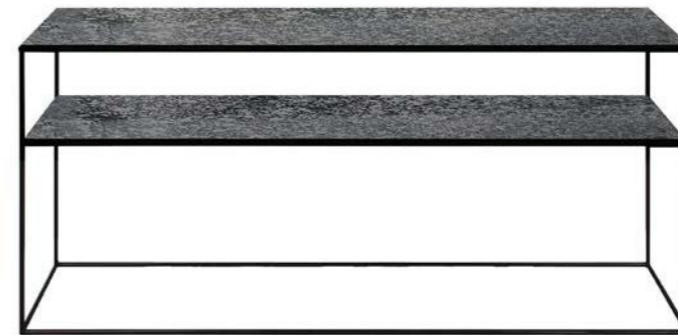

### STONE CONSOLE

marble top with a black metal frame

dark emperador

60094 120 × 40 × 86 cm  
47" × 15.5" × 34"

**AGED CONSOLE**

heavy aged mirror top with a black metal frame

bronze copper

20724 122 × 36 × 81 cm  
48" × 14" × 32"

**AGED CONSOLE**

heavy aged mirror top with a black metal frame

charcoal

20746 122 × 36 × 81 cm  
48" × 14" × 32"

**AGED SOFA CONSOLE**

heavy aged mirror top with a black metal frame

bronze copper

20731 160 × 36 × 70 cm  
63" × 14" × 27.5"