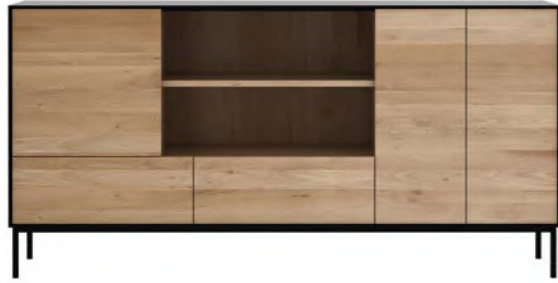

### BLACKBIRD SIDEBOARD

solid oak and black tainted oak  
with black metal legs <sup>(V)</sup> <sup>(B)</sup>

3 doors and 2 drawers  
51472 180 × 45 × 90 cm  
71" × 17.5" × 35.5"