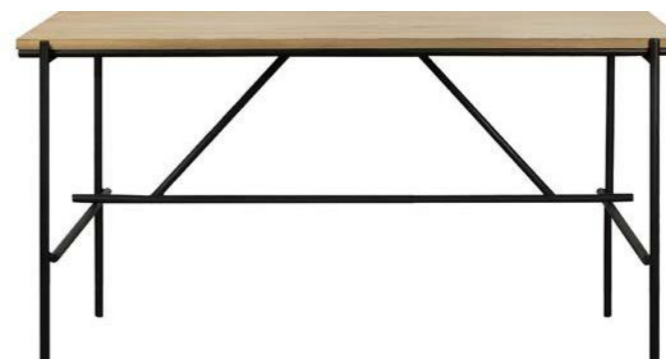

OSCAR DESK
solid oak with black metal legs
(also available in:)

50111 140 × 70 × 76 cm
55" × 27.5" × 30"
50115 160 × 80 × 76 cm
63" × 31.5" × 30"