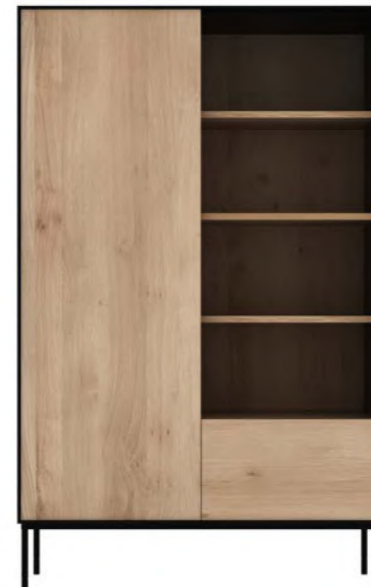

WHITEBIRD CUPBOARD

solid oak with black metal legs ⑤

1 door and 1 drawer

51469 110 × 45 × 178 cm
43.5" × 17.5" × 70"

BLACKBIRD CUPBOARD

solid oak and black tainted oak
with black metal legs ⑤ ⑥

1 door and 1 drawer

51470 110 × 45 × 178 cm
43.5" × 17.5" × 70"