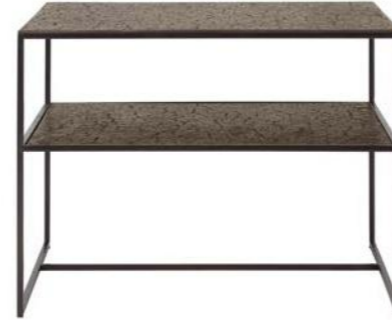

PENTAGON SIDE TABLE

made from mineral powders, water, earth,
natural colour pigments and metallic powders.

lava whisky
25894 60 × 53 × 45 cm
23.5" × 21" × 17.5"