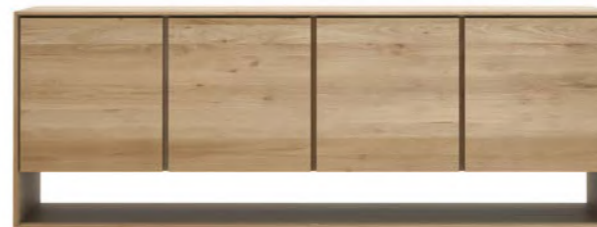

## WAVE SIDEBOARD

solid oak ☺

1 door and 3 drawers

51450 148 × 46 × 77 cm  
58.5" × 18" × 30.5"

2 doors and 3 drawers

51451 205 × 46 × 77 cm  
80.5" × 18" × 30.5"