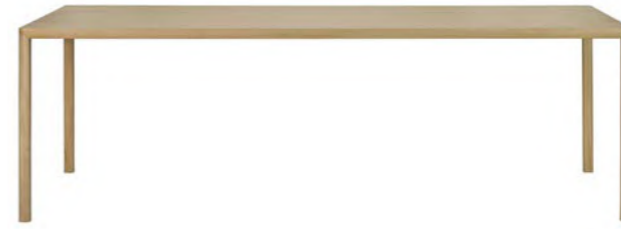

## SLICE DINING TABLE

solid oak ☉

- 50571 160 × 90 × 76 cm  
63" × 35.5" × 30"
- 50573 180 × 90 × 76 cm  
71" × 35.5" × 30"
- 50574 200 × 100 × 76 cm  
78.5" × 39.5" × 30"
- 50575 220 × 100 × 76 cm  
86.5" × 39.5" × 30"

## GEOMETRIC DINING TABLE

solid oak ☉

(also available in: ●)

- 53057 220 × 100 × 76 cm  
86.5" × 39.5" × 30"
- 55013 250 × 100 × 76 cm  
98.5" × 39.5" × 30"

**NEW**  
**PI DINING TABLE**  
 solid oak ☉

- 51325 140 × 80 × 76 cm  
55" × 31.5" × 30"
- 51326 160 × 80 × 76 cm  
63" × 31.5" × 30"
- 51327 180 × 90 × 76 cm  
71" × 35.5" × 30"
- 51328 200 × 95 × 76 cm  
78.5" × 37.5" × 30"
- 51329 220 × 95 × 76 cm  
86.5" × 37.5" × 30"
- 51330 240 × 100 × 76 cm  
94.5" × 39.5" × 30"

**AIR DINING TABLE**  
 oak ☽

- 50256 140 × 80 × 76 cm  
55" × 31.5" × 30"
- 50257 160 × 80 × 76 cm  
63" × 31.5" × 30"
- 50258 180 × 90 × 76 cm  
71" × 35.5" × 30"
- 50259 200 × 95 × 76 cm  
78.5" × 37.5" × 30"
- 50260 220 × 95 × 76 cm  
86.5" × 37.5" × 30"
- 50261 240 × 100 × 76 cm  
94.5" × 39.5" × 30"