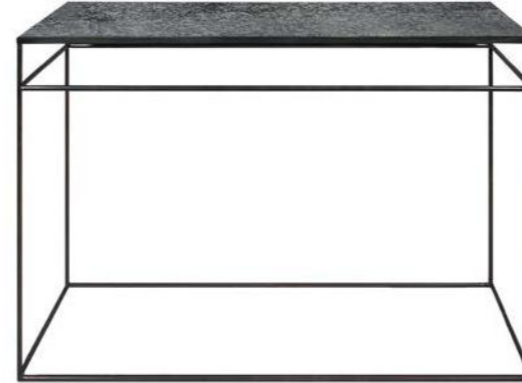

### STONE CONSOLE

marble top with a black metal frame

dark emperador

60094 120 × 40 × 86 cm  
47" × 15.5" × 34"

**AGED CONSOLE**

heavy aged mirror top with a black metal frame

bronze copper

20724 122 × 36 × 81 cm  
48" × 14" × 32"

**AGED CONSOLE**

heavy aged mirror top with a black metal frame

charcoal

20746 122 × 36 × 81 cm  
48" × 14" × 32"

**AGED SOFA CONSOLE**

heavy aged mirror top with a black metal frame

bronze copper

20731 160 × 36 × 70 cm  
63" × 14" × 27.5"