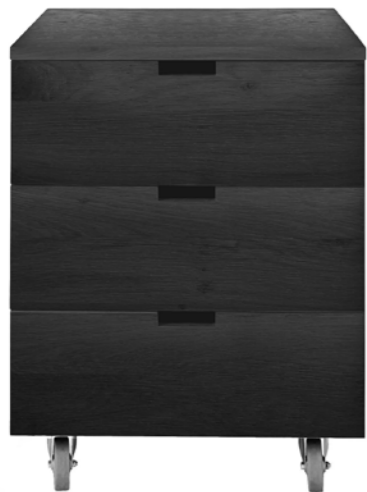

OSCAR DRAWER UNIT

solid teak and black tainted solid teak (N) (V)

1 drawer

10136 50 × 56 × 65 cm
19.5" × 22" × 25.5"

BILLY DRAWER UNIT

solid black tainted oak (V) (B)

(also available in: ●)

3 drawers

50621 50 × 56 × 66 cm
19.5" × 22" × 26"

bedroom

SPINDLE BED

solid oak (C)

(also available in: ● ●)

without slats

mattress size 160/200

51247 170 × 210 × 97 cm - 67" × 82.5" × 38"

mattress size 180/200

51246 190 × 210 × 97 cm - 75" × 82.5" × 38"

with slats *only available in USA

US queen size, mattress size 153/203 - 60" × 80"

51249 163 × 213 × 97 cm - 64" × 84" × 38"

US king size, mattress size 193/203 - 76" × 80"

51248 203 × 213 × 97 cm - 80" × 84" × 38"