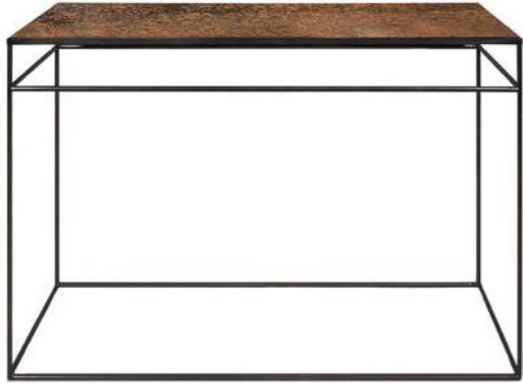

### STONE CONSOLE

marble top with a black metal frame

dark emperador

60094 120 × 40 × 86 cm  
47" × 15.5" × 34"

**AGED CONSOLE**

heavy aged mirror top with a black metal frame

bronze copper

20724 122 × 36 × 81 cm  
48" × 14" × 32"

**AGED CONSOLE**

heavy aged mirror top with a black metal frame

charcoal

20746 122 × 36 × 81 cm  
48" × 14" × 32"

**AGED SOFA CONSOLE**

heavy aged mirror top with a black metal frame

bronze copper

20731 160 × 36 × 70 cm  
63" × 14" × 27.5"