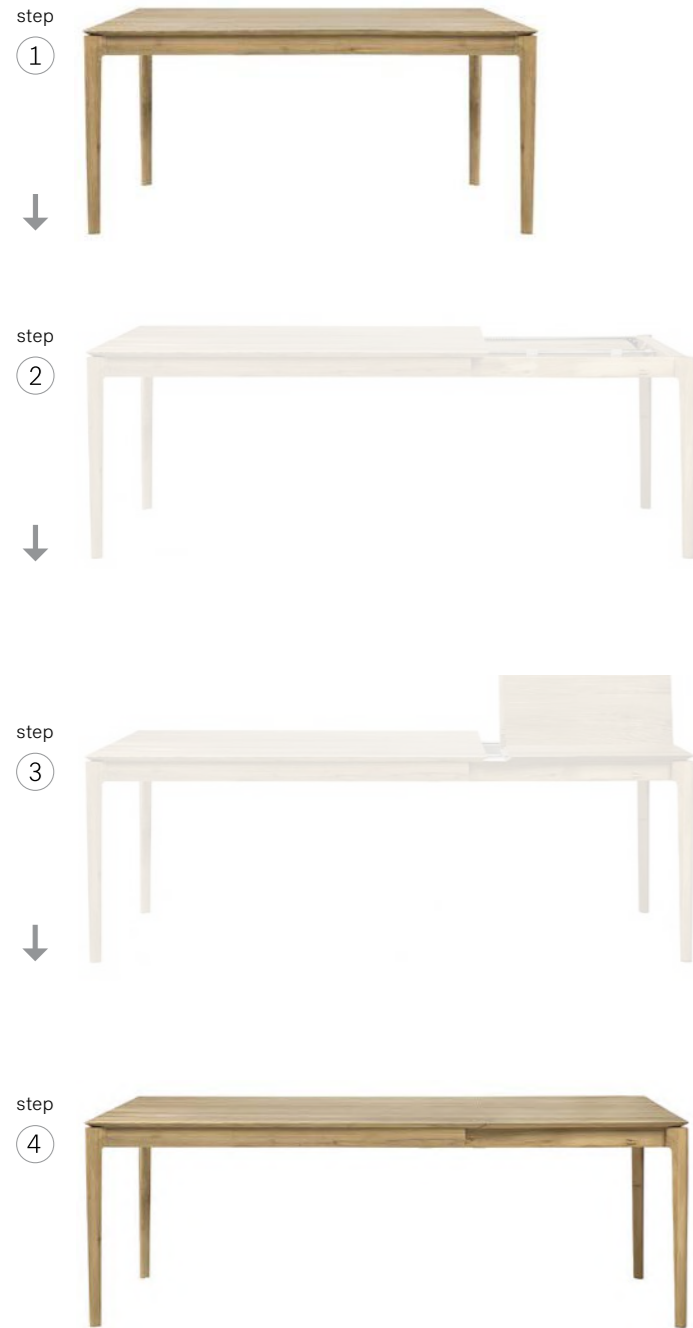

**TORSION DINING TABLE**

solid black tainted oak    
(also available in: )

round

50011 70 × 70 × 76 cm  
27.5" × 27.5" × 30"  
50013 90 × 90 × 76 cm  
35.5" × 35.5" × 30"

EXTENDABLE DINING TABLES

BOK EXTENDABLE DINING TABLE

solid oak ☉  
 (also available in: ●●)

\*new dimension

- 51502 140 - 220 × 90 × 76 cm  
55" - 86.5" × 35.5" × 30"
- 51503 160 - 240 × 90 × 76 cm  
63" - 94.5" × 35.5" × 30"
- 51504 180 - 280 × 100 × 76 cm  
71" - 110" × 39.5" × 30"
- 51494\* 200 - 300 × 100 × 76 cm  
78.5" - 118" × 39.5" × 30"