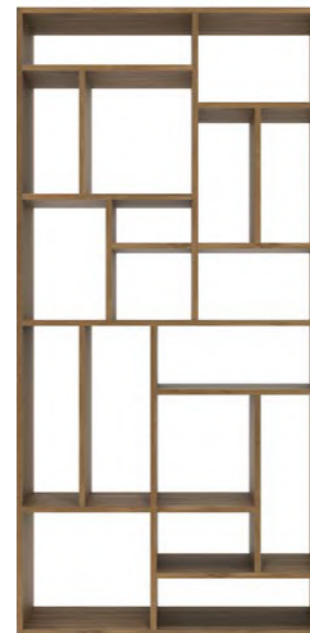

M RACK

solid teak FSC®
(also available in:)

14201 104 × 30 × 219 cm
41" × 12" × 86"