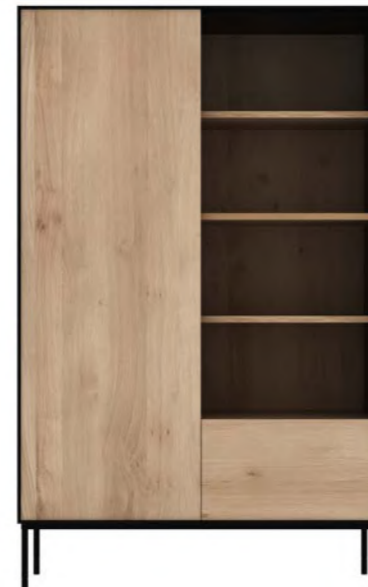

2 sliding doors and 2 drawers

51455 110 × 46 × 183 cm
 43.5" × 18" × 72"

LIGNA CUPBOARD

solid oak with black metal legs ©

4 doors and 2 drawers

51117 110 × 50 × 162 cm

43.5" × 19.5" × 64"

WHITEBIRD CUPBOARD