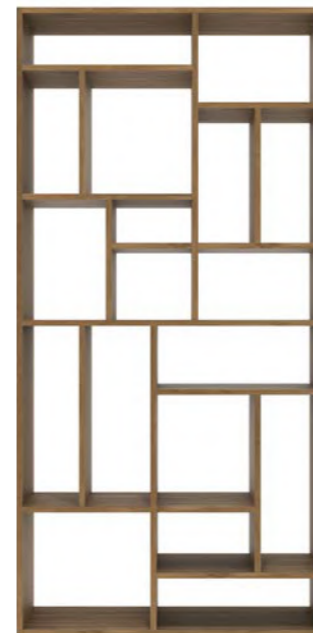

RISE RACK

solid oak with a black metal frame 

50137 140 × 38 × 165 cm
55" × 15" × 65"

BLACKBIRD RACK

solid oak and black tainted solid oak with black metal legs  

51482 100 × 37 × 207 cm
39.5" × 14.5" × 81.5"