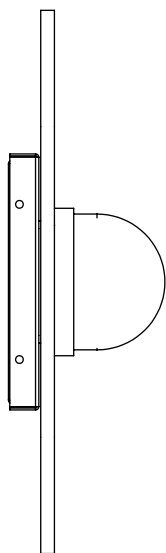

MODULO SINGLE WALL

Designed by Federico Peri for CTO Lighting, MODULO is a collection of chandelier, pendant and wall lights distinguished by its modular form, arranged in linear configurations, creating versatile lighting sculptures.

FINISH

satin brass with smoked kiln cast glass and matt opal glass shades
MODWA1BSKMO

bronze with smoked kiln cast glass and matt opal glass shades
MODWA1BZSKMO

BULBS

integrated LED - trailing edge dimmable - 4.5w - 2700k

DESIGNER

Federico Peri

WEIGHT

1kg (2.2lbs)

CERTIFICATION

Mounting plate dimensions

North America junction box cover

	Input Voltage	As Standard	On Request
Phase Cut (rotary dimmer)	230	✓	
0/1-10V230	230	✗	✗
DALi	230	✗	✓
Phase Cut (rotary dimmer)	120	✓	
0/1-10V120	120	✗	✗
DALi	120	✗	✗