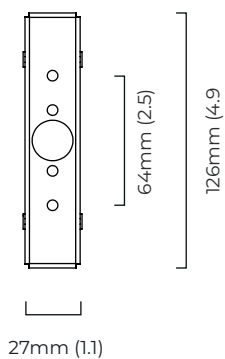

DESIGNER

Federico Peri

WEIGHT

1kg (2.2lbs)

CERTIFICATION

Mounting plate dimensions

North America junction box cover

	Input Voltage	As Standard	On Request
Phase Cut (rotary dimmer)	230	✓	
0/1-10V230	230	✗	✗
DALi	230	✗	✓
Phase Cut (rotary dimmer)	120	✓	
0/1-10V120	120	✗	✗
DALi	120	✗	✗