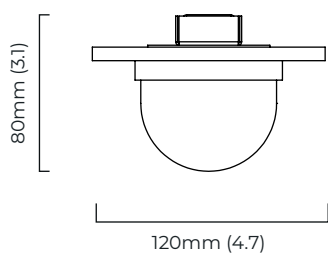

DESIGNER

Federico Peri

WEIGHT

1kg (2.2lbs)

CERTIFICATION

Mounting plate dimensions

North America junction box cover

	Input Voltage	As Standard	On Request
Phase Cut (rotary dimmer)	230	✓	
0/1-10V230	230	✗	✗
DALi	230	✗	✓
Phase Cut (rotary dimmer)	120	✓	
0/1-10V120	120	✗	✗
DALi	120	✗	✗