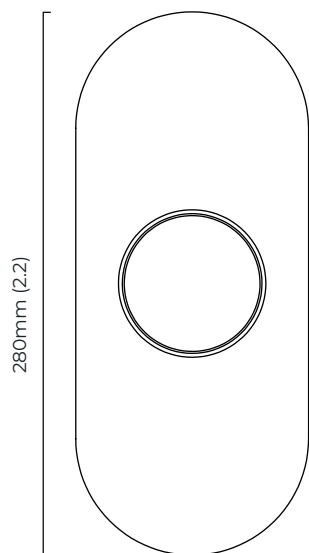

FINISH

satin brass with smoked kiln cast glass and matt opal glass shades
MODWA1BSKMO

bronze with smoked kiln cast glass and matt opal glass shades
MODWA1BZSKMO

BULBS

integrated LED - trailing edge dimmable - 4.5w - 2700k

DESIGNER

Federico Peri

WEIGHT

1kg (2.2lbs)

CERTIFICATION

Mounting plate dimensions

North America junction box cover

	Input Voltage	As Standard	On Request
Phase Cut (rotary dimmer)	230	✓	
0/1-10V230	230	✗	✗
DALi	230	✗	✓
Phase Cut (rotary dimmer)	120	✓	
0/1-10V120	120	✗	✗
DALi	120	✗	✗