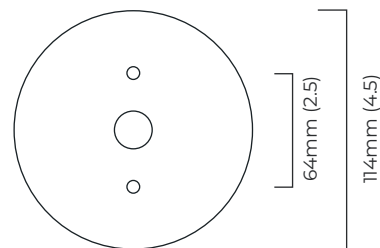

DESIGNER

Federico Peri

WEIGHT

1kg (2.2lbs)

CERTIFICATION

Mounting plate dimensions

North America junction box cover

	Input Voltage	As Standard	On Request
Phase Cut (rotary dimmer)	230	✓	
0/1-10V230	230	✗	✗
DALi	230	✗	✓
Phase Cut (rotary dimmer)	120	✓	
0/1-10V120	120	✗	✗
DALi	120	✗	✗