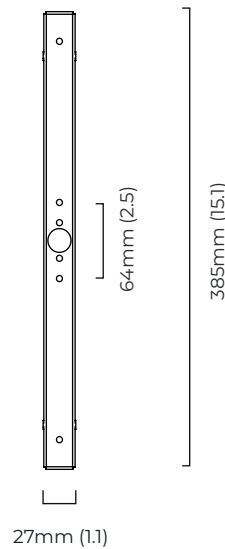

DESIGNER

Federico Peri

WEIGHT

3kg (6.6lbs)

CERTIFICATION

Mounting plate dimensions

North America junction box cover

	Input Voltage	As Standard	On Request
Phase Cut (rotary dimmer)	230	✓	
0/1-10V230	230	✗	✗
DALi	230	✗	✓
Phase Cut (rotary dimmer)	120	✓	
0/1-10V120	120	✗	✗
DALi	120	✗	✗