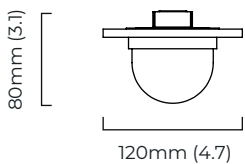

DESIGNER

Federico Peri

WEIGHT

3kg (6.6lbs)

CERTIFICATION

Mounting plate dimensions

North America junction box cover

	Input Voltage	As Standard	On Request
Phase Cut (rotary dimmer)	230	✓	
0/1-10V230	230	✗	✗
DALi	230	✗	✓
Phase Cut (rotary dimmer)	120	✓	
0/1-10V120	120	✗	✗
DALi	120	✗	✗