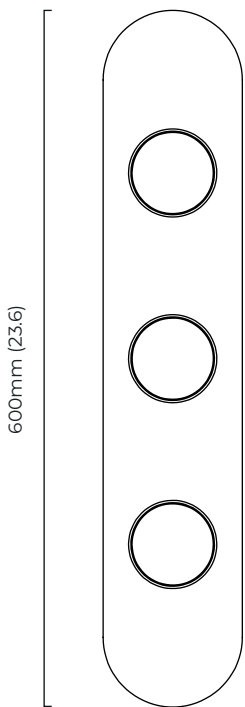

MODULO TRIPLE WALL

Designed by Federico Peri for CTO Lighting, MODULO is a collection of chandelier, pendant and wall lights distinguished by its modular form, arranged in linear configurations, creating versatile lighting sculptures.

FINISH

satin brass with smoked kiln cast glass and matt opal glass shades
MODWA3SBSKMO

bronze with smoked kiln cast glass and matt opal glass shades
MODWA3BZSKMO

BULBS

integrated LED - trailing edge dimmable - 13.5w - 2700k

DESIGNER

Federico Peri

WEIGHT

3kg (6.6lbs)

CERTIFICATION

Mounting plate dimensions

North America junction box cover

	Input Voltage	As Standard	On Request
Phase Cut (rotary dimmer)	230	✓	
0/1-10V230	230	✗	✗
DALi	230	✗	✓
Phase Cut (rotary dimmer)	120	✓	
0/1-10V120	120	✗	✗
DALi	120	✗	✗