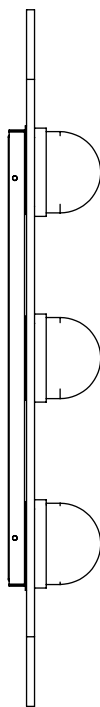

MODULO TRIPLE WALL

Designed by Federico Peri for CTO Lighting, MODULO is a collection of chandelier, pendant and wall lights distinguished by its modular form, arranged in linear configurations, creating versatile lighting sculptures.

FINISH

satin brass with smoked kiln cast glass and matt opal glass shades
MODWA3SBSKMO

bronze with smoked kiln cast glass and matt opal glass shades
MODWA3BZSKMO

BULBS

integrated LED - trailing edge dimmable - 13.5w - 2700k

DESIGNER

Federico Peri

WEIGHT

3kg (6.6lbs)

CERTIFICATION

Mounting plate dimensions

North America junction box cover

	Input Voltage	As Standard	On Request
Phase Cut (rotary dimmer)	230	✓	
0/1-10V230	230	✗	✗
DALi	230	✗	✓
Phase Cut (rotary dimmer)	120	✓	
0/1-10V120	120	✗	✗
DALi	120	✗	✗