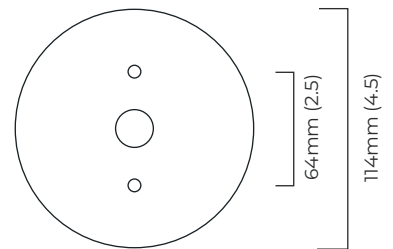

DESIGNER

Federico Peri

WEIGHT

3kg (6.6lbs)

CERTIFICATION

Mounting plate dimensions

North America junction box cover

	Input Voltage	As Standard	On Request
Phase Cut (rotary dimmer)	230	✓	
0/1-10V230	230	✗	✗
DALi	230	✗	✓
Phase Cut (rotary dimmer)	120	✓	
0/1-10V120	120	✗	✗
DALi	120	✗	✗