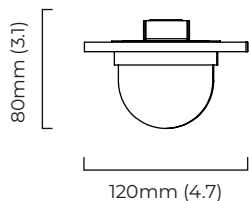

DESIGNER

Federico Peri

WEIGHT

2kg (4.4lbs)

CERTIFICATION

Mounting plate dimensions

North America junction box cover

	Input Voltage	As Standard	On Request
Phase Cut (rotary dimmer)	230	✓	
0/1-10V230	230	✗	✗
DALi	230	✗	✓
Phase Cut (rotary dimmer)	120	✓	
0/1-10V120	120	✗	✗
DALi	120	✗	✗