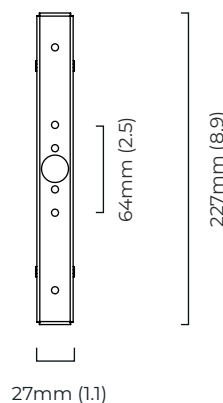

DESIGNER

Federico Peri

WEIGHT

2kg (4.4lbs)

CERTIFICATION

Mounting plate dimensions

North America junction box cover

	Input Voltage	As Standard	On Request
Phase Cut (rotary dimmer)	230	✓	
0/1-10V230	230	✗	✗
DALi	230	✗	✓
Phase Cut (rotary dimmer)	120	✓	
0/1-10V120	120	✗	✗
DALi	120	✗	✗