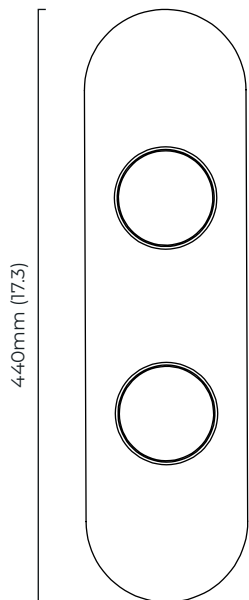

MODULO TWIN WALL

Designed by Federico Peri for CTO Lighting, MODULO is a collection of chandelier, pendant and wall lights distinguished by its modular form, arranged in linear configurations, creating versatile lighting sculptures.

FINISH

satin brass with smoked kiln cast glass and matt opal glass shades
MODWA2SBSKMO

bronze with smoked kiln cast glass and matt opal glass shades
MODWA2BZSKMO

BULBS

integrated LED - trailing edge dimmable - 9w - 2700k

DESIGNER

Federico Peri

WEIGHT

2kg (4.4lbs)

CERTIFICATION

Mounting plate dimensions

North America junction box cover

	Input Voltage	As Standard	On Request
Phase Cut (rotary dimmer)	230	✓	
0/1-10V230	230	✗	✗
DALi	230	✗	✓
Phase Cut (rotary dimmer)	120	✓	
0/1-10V120	120	✗	✗
DALi	120	✗	✗