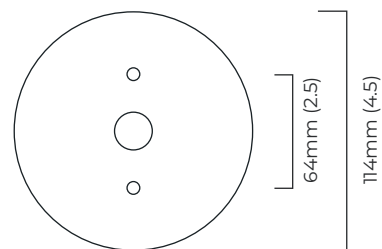

DESIGNER

Federico Peri

WEIGHT

2kg (4.4lbs)

CERTIFICATION

Mounting plate dimensions

North America junction box cover

	Input Voltage	As Standard	On Request
Phase Cut (rotary dimmer)	230	✓	
0/1-10V230	230	✗	✗
DALi	230	✗	✓
Phase Cut (rotary dimmer)	120	✓	
0/1-10V120	120	✗	✗
DALi	120	✗	✗