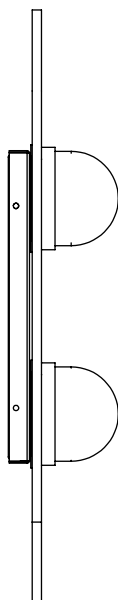

MODULO TWIN WALL

Designed by Federico Peri for CTO Lighting, MODULO is a collection of chandelier, pendant and wall lights distinguished by its modular form, arranged in linear configurations, creating versatile lighting sculptures.

FINISH

satin brass with smoked kiln cast glass and matt opal glass shades
MODWA2SBSKMO

bronze with smoked kiln cast glass and matt opal glass shades
MODWA2BZSKMO

BULBS

integrated LED - trailing edge dimmable - 9w - 2700k

DESIGNER

Federico Peri

WEIGHT

2kg (4.4lbs)

CERTIFICATION

Mounting plate dimensions

North America junction box cover

	Input Voltage	As Standard	On Request
Phase Cut (rotary dimmer)	230	✓	
0/1-10V230	230	✗	✗
DALi	230	✗	✓
Phase Cut (rotary dimmer)	120	✓	
0/1-10V120	120	✗	✗
DALi	120	✗	✗