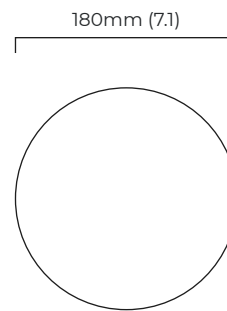

### SHADE

opal glass - 180mm (7") diameter

### WEIGHT

1.5kg (3.3lbs)

### CERTIFICATION

IP44 240V only

190mm (7.5)

180mm (7.1)

180mm (7.1)

### mounting plate dimensions

Ø 130mm (5.1)

32mm  
(1.3)