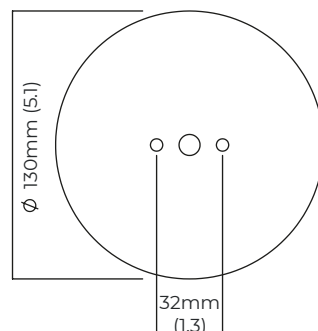

### SHADE

opal glass - 180mm (7") diameter

### CERTIFICATION

IP44 240V only

190mm (7.5)

180mm (7.1)

180mm (7.1)

### mounting plate dimensions

Ø 130mm (5.1)

32mm  
(1.3)