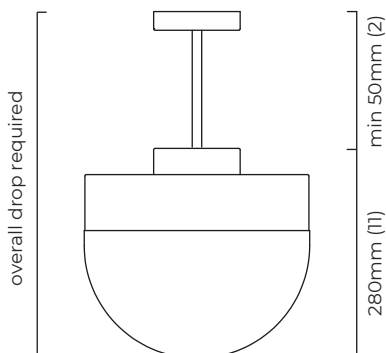

drop rod with ceiling box

please specify the required overall drop from the ceiling to the bottom of the fitting

BULBS

240v - 1 x E27, 8w - 2700k - LED ONLY
120v - 1 x E26, 8w - 2700k - LED ONLY
(no bulbs supplied)

WEIGHT

10kg (22lbs)

DESIGNER

Michaël Verheyden

CERTIFICATION

E492308

mounting plate dimensions