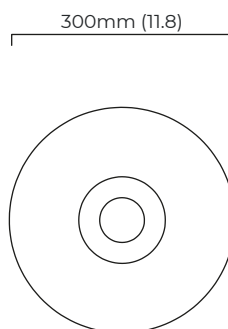

drop rod with ceiling box

please specify the required overall drop from the ceiling to the bottom of the fitting

BULBS

240v - 1 x E27, 8w - 2700k - LED ONLY
120v - 1 x E26, 8w - 2700k - LED ONLY
(no bulbs supplied)

WEIGHT

10kg (22lbs)

DESIGNER

Michaël Verheyden

CERTIFICATION

E492308

mounting plate dimensions