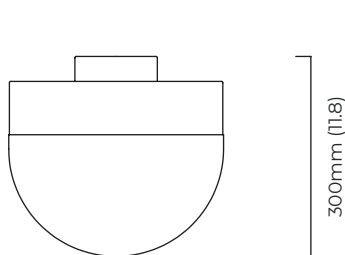

FINISH

honed alabaster
oxidised silvered brass base
satin brass drop rod and ceiling box
LUCCW3HAOS

honed alabaster
satin brass metal work
LUCCW3HASB

honed alabaster
bronze metal work
LUCCW3HABZ

BULBS

240v - 1 x E27, 8w - 2700k - LED ONLY
120v - 1 x E26, 8w - 2700k - LED ONLY
(no bulbs supplied)

WEIGHT

9kg (19.8lbs)

DESIGNER

Michaël Verheyden

CERTIFICATION

E492308

mounting plate dimensions