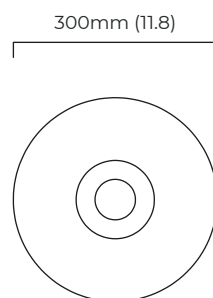

WEIGHT

9kg (19.8lbs)

DESIGNER

Michaël Verheyden

CERTIFICATION

E492308

mounting plate dimensions