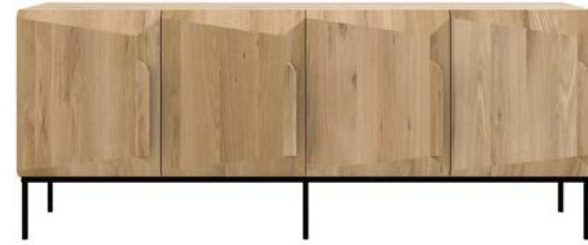

solid oak with stainless steel legs [Ⓢ]

2 doors and 2 drawers

50949 110 × 45 × 78 cm
43.5" × 17.5" × 30.5"

3 doors and 3 drawers

50950 165 × 45 × 78 cm
65" × 17.5" × 30.5"

4 doors and 4 drawers

50951 220 × 45 × 78 cm
86.5" × 17.5" × 30.5"

LIGNA SIDEBOARD

solid oak with black metal legs [Ⓢ]

2 doors and 2 drawers

51114 110 × 45 × 78 cm
43.5" × 17.5" × 30.5"

3 doors and 3 drawers

51115 165 × 45 × 78 cm
65" × 17.5" × 30.5"

4 doors and 4 drawers

51116 220 × 45 × 78 cm
86.5" × 17.5" × 30.5"

STAIRS SIDEBOARD

solid oak with black metal legs [Ⓢ]

(also available in: ●)

3 doors

50763 150 × 46 × 80 cm
59" × 18" × 31.5"

4 doors

50764 200 × 46 × 80 cm
78.5" × 18" × 31.5"

MONOLIT SIDEBOARD