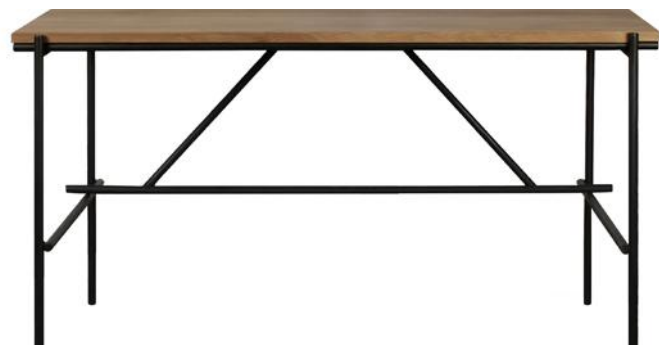

OSCAR DESK

solid teak (N) FSC®
with black metal legs
(also available in: (C))

10138 140 × 70 × 76 cm
55" × 27.5" × 30"
10145 160 × 80 × 76 cm
63" × 31.5" × 30"