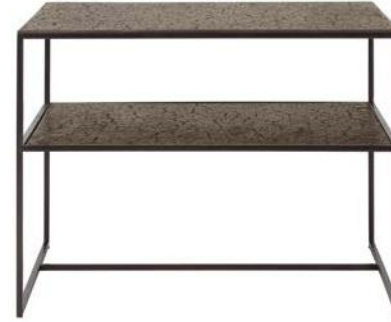

PENTAGON SIDE TABLE

made from mineral powders, water, earth,
natural colour pigments and metallic powders.

lava whisky
25894 60 × 53 × 45 cm
23.5" × 21" × 17.5"