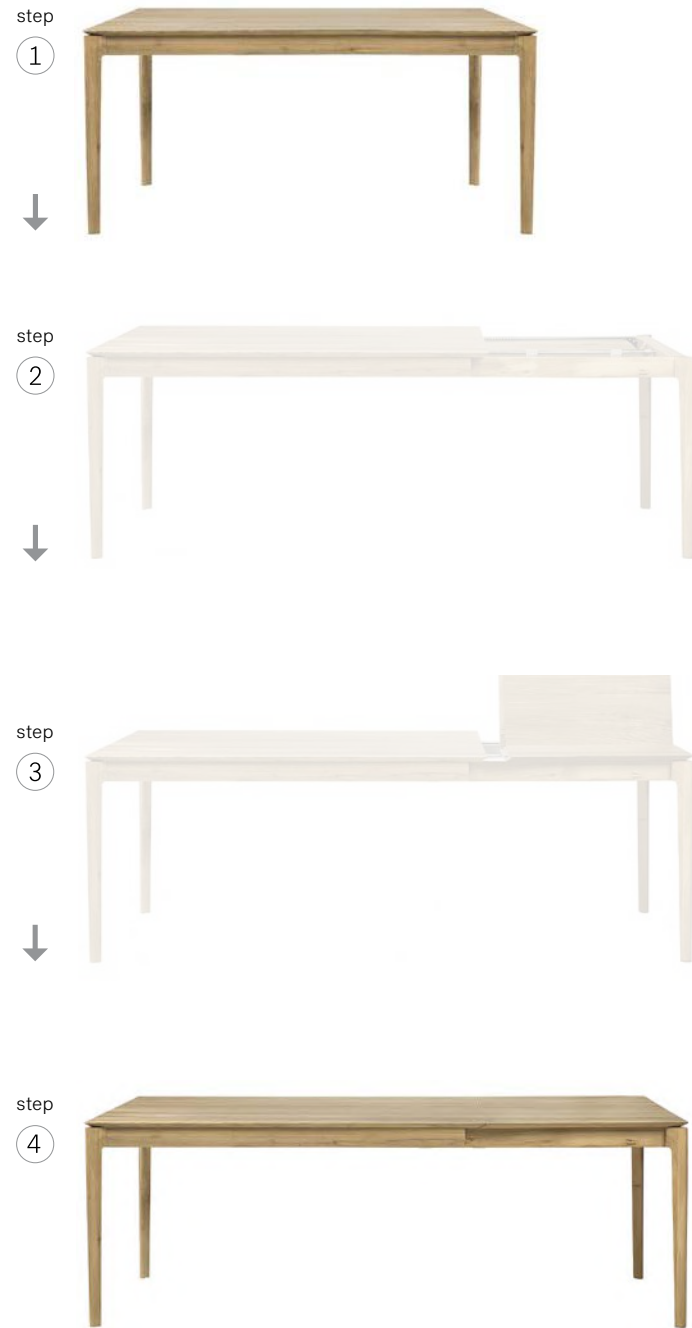

square

50015 70 × 70 × 76 cm
27.5" × 27.5" × 30"

TORSION DINING TABLE

solid oak 
(also available in: )

round

50017 70 × 70 × 76 cm
27.5" × 27.5" × 30"
50018 90 × 90 × 76 cm
35.5" × 35.5" × 30"

TORSION DINING TABLE

solid black tainted oak  
(also available in: )

round

50011 70 × 70 × 76 cm
27.5" × 27.5" × 30"
50013 90 × 90 × 76 cm
35.5" × 35.5" × 30"

EXTENDABLE DINING TABLES

BOK EXTENDABLE DINING TABLE

solid oak ☉
 (also available in: ●●)