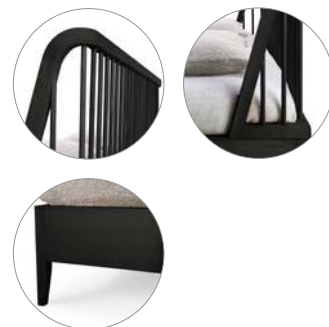

with slats ***only available in USA**

US queen size, mattress size 153/203 - 60" × 80"

51239 163 × 213 × 97 cm - 64" × 84" × 38"

US king size, mattress size 193/203 - 76" × 80"

51238 203 × 213 × 97 cm - 80" × 84" × 38"