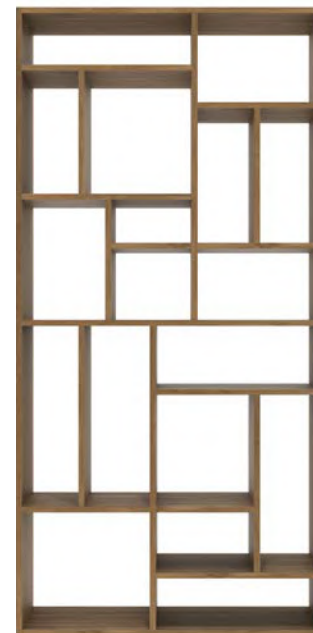

RISE RACK

solid oak with a black metal frame 

50137 140 × 38 × 165 cm
55" × 15" × 65"

BLACKBIRD RACK

solid oak and black tainted solid oak with black metal legs  

51482 100 × 37 × 207 cm
39.5" × 14.5" × 81.5"