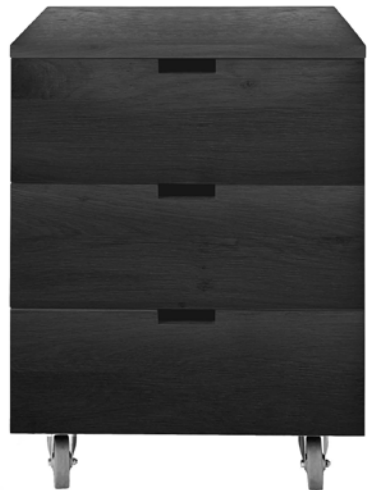

3 drawers

10137 50 × 56 × 65 cm
19.5" × 22" × 25.5"

OSCAR DRAWER UNIT

solid teak and black tainted solid teak (N) (V)

1 drawer

10136 50 × 56 × 65 cm
19.5" × 22" × 25.5"

BILLY DRAWER UNIT

solid black tainted oak (V) (B)
(also available in: ●)