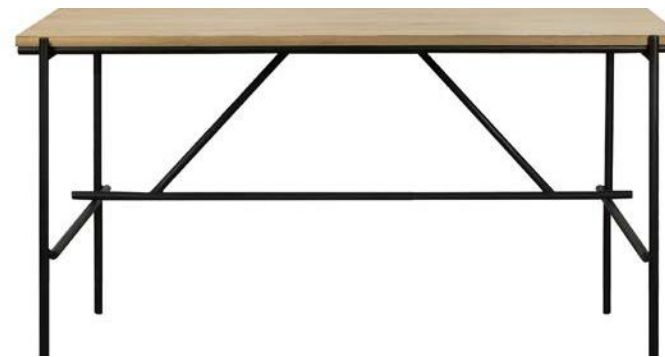

OSCAR DESK
solid oak with black metal legs
(also available in:)

50111 140 × 70 × 76 cm
55" × 27.5" × 30"
50115 160 × 80 × 76 cm
63" × 31.5" × 30"