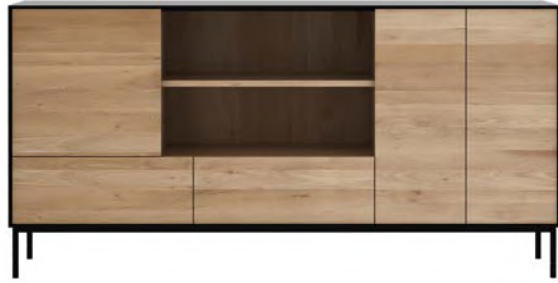

71" × 17.5" × 31.5"

3 doors and 3 drawers

51386 224 × 45 × 80 cm

88" × 17.5" × 31.5"

BLACKBIRD SIDEBOARD

solid oak and black tainted oak with black metal legs (V) (B)

3 doors

51481 150 × 45 × 85 cm

59" × 17.5" × 33.5"

2 doors and 3 drawers

51471 180 × 45 × 80 cm

71" × 17.5" × 31.5"

BLACKBIRD SIDEBOARD

solid oak and black tainted oak
with black metal legs ^(V) ^(B)

3 doors and 2 drawers
51472 180 × 45 × 90 cm
71" × 17.5" × 35.5"