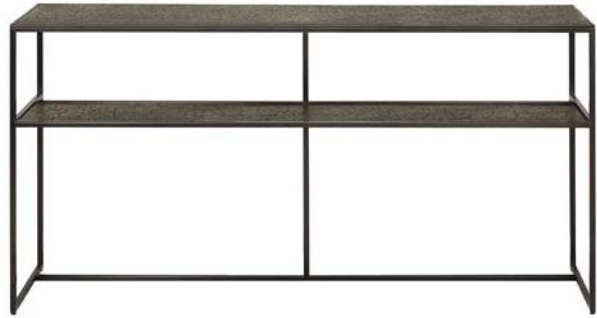

PENTAGON CONSOLE

made from mineral powders, water, earth,
natural colour pigments and metallic powders

lava whisky

25896 150 x 40 x 75 cm
59" x 15.5" x 29.5"