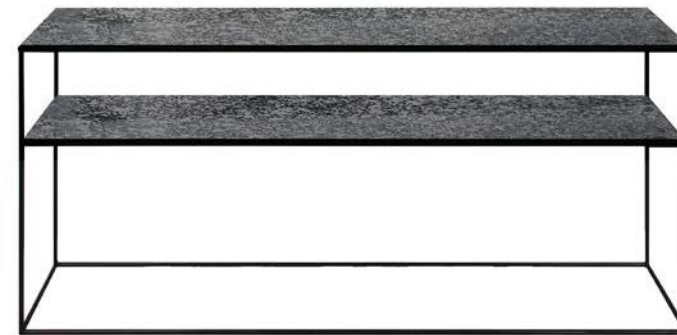

60094 120 × 40 × 86 cm
47" × 15.5" × 34"

AGED CONSOLE

heavy aged mirror top with a black metal frame

bronze copper

20724 122 × 36 × 81 cm
48" × 14" × 32"

AGED CONSOLE

heavy aged mirror top with a black metal frame

charcoal

20746 122 × 36 × 81 cm
48" × 14" × 32"

AGED SOFA CONSOLE

heavy aged mirror top with a black metal frame

bronze copper

20731 160 × 36 × 70 cm
63" × 14" × 27.5"

AGED SOFA CONSOLE

heavy aged mirror top with a black metal frame