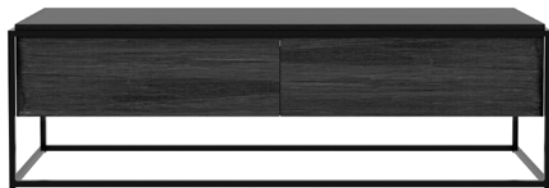

MONOLIT TV CUPBOARD

solid black tainted oak with a black metal frame ^V ^B
(also available in: ●)

1 flip-down door and 1 drawer

26879 140 × 45 × 42 cm
55" × 17.5" × 16.5"