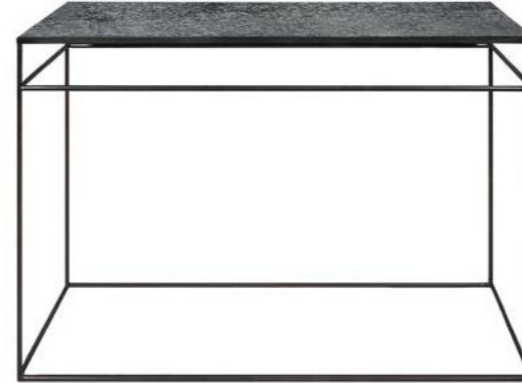

60094 120 × 40 × 86 cm
47" × 15.5" × 34"

AGED CONSOLE

heavy aged mirror top with a black metal frame

bronze copper

20724 122 × 36 × 81 cm
48" × 14" × 32"

AGED CONSOLE

heavy aged mirror top with a black metal frame

charcoal

20746 122 × 36 × 81 cm
48" × 14" × 32"

AGED SOFA CONSOLE

heavy aged mirror top with a black metal frame

bronze copper

20731 160 × 36 × 70 cm
63" × 14" × 27.5"

AGED SOFA CONSOLE

heavy aged mirror top with a black metal frame