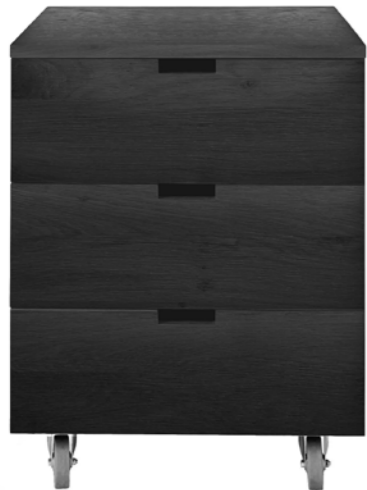

OSCAR DRAWER UNIT

solid teak and black tainted solid teak (N) (V)

1 drawer

10136 50 × 56 × 65 cm
19.5" × 22" × 25.5"

BILLY DRAWER UNIT

solid black tainted oak (V) (B)
(also available in: ●)

3 drawers

50621 50 × 56 × 66 cm
19.5" × 22" × 26"

bedroom

SPINDLE BED

solid oak (C)

(also available in: ● ●)

without slats

mattress size 160/200

51247 170 × 210 × 97 cm - 67" × 82.5" × 38"

mattress size 180/200

51246 190 × 210 × 97 cm - 75" × 82.5" × 38"

with slats *only available in USA

US queen size, mattress size 153/203 - 60" × 80"

51249 163 × 213 × 97 cm - 64" × 84" × 38"

US king size, mattress size 193/203 - 76" × 80"

51248 203 × 213 × 97 cm - 80" × 84" × 38"