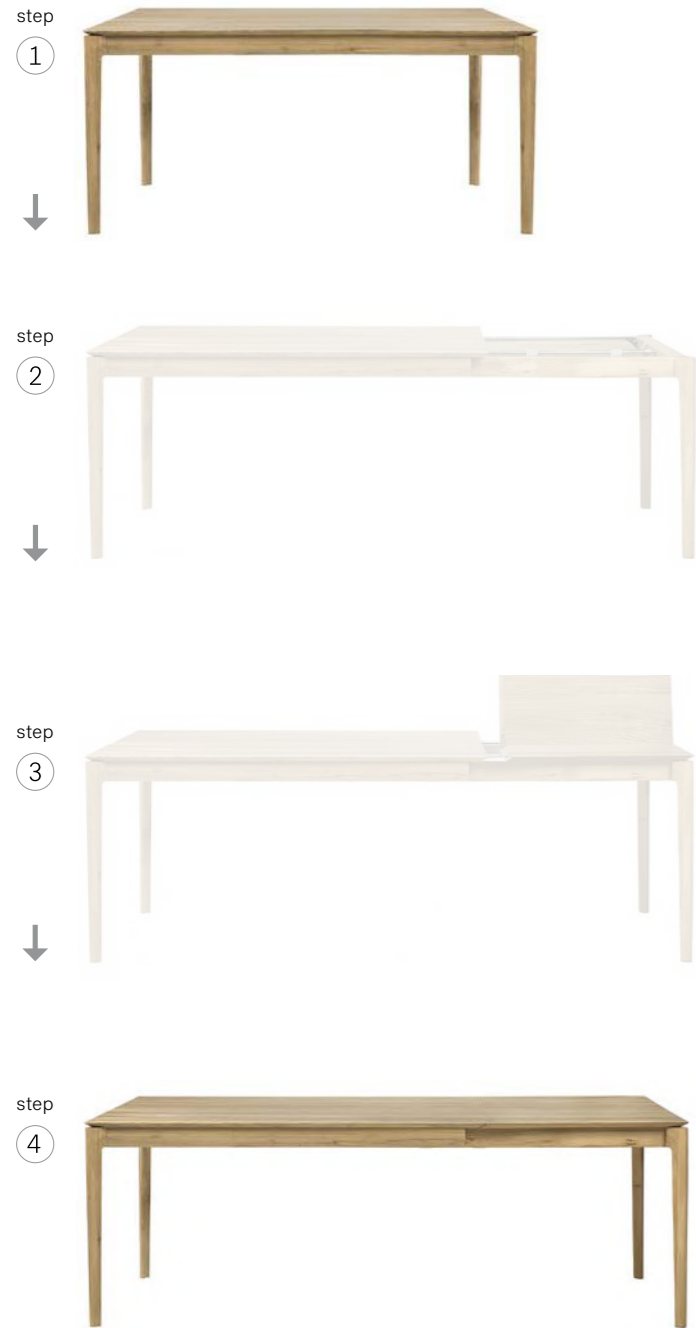

TORSION DINING TABLE

solid black tainted oak  

(also available in: )

round

50011 70 × 70 × 76 cm
27.5" × 27.5" × 30"
50013 90 × 90 × 76 cm
35.5" × 35.5" × 30"

EXTENDABLE DINING TABLES

BOK EXTENDABLE DINING TABLE

solid oak ☉
 (also available in: ●●)

*new dimension

- 51502 140 - 220 × 90 × 76 cm
55" - 86.5" × 35.5" × 30"
- 51503 160 - 240 × 90 × 76 cm
63" - 94.5" × 35.5" × 30"
- 51504 180 - 280 × 100 × 76 cm
71" - 110" × 39.5" × 30"
- 51494* 200 - 300 × 100 × 76 cm
78.5" - 118" × 39.5" × 30"