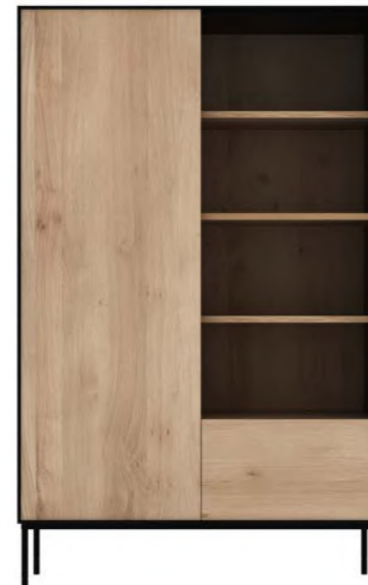

2 sliding doors and 2 drawers

51455 110 × 46 × 183 cm
 43.5" × 18" × 72"

LIGNA CUPBOARD

solid oak with black metal legs ①

4 doors and 2 drawers

51117 110 × 50 × 162 cm

43.5" × 19.5" × 64"

WHITEBIRD CUPBOARD