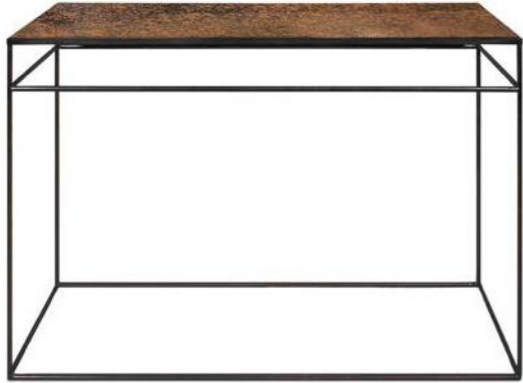

MONOLIT CONSOLE

solid oak with a black
metal frame and 2 drawers ☉
(also available in: ●)

26872 122 × 40 × 85 cm
48" × 15.5" × 33.5"

MONOLIT CONSOLE

solid black tainted oak with a
black metal frame and 2 drawers ☉ ☉
(also available in: ●)

26873 122 × 40 × 85 cm
48" × 15.5" × 33.5"

STONE CONSOLE

marble top with a black metal frame

white carrara

60072 120 × 40 × 86 cm
47" × 15.5" × 34"

STONE CONSOLE

marble top with a black metal frame

dark emperador

60094 120 × 40 × 86 cm
47" × 15.5" × 34"

AGED CONSOLE

heavy aged mirror top with a black metal frame

bronze copper

20724 122 × 36 × 81 cm
48" × 14" × 32"

AGED CONSOLE

heavy aged mirror top with a black metal frame