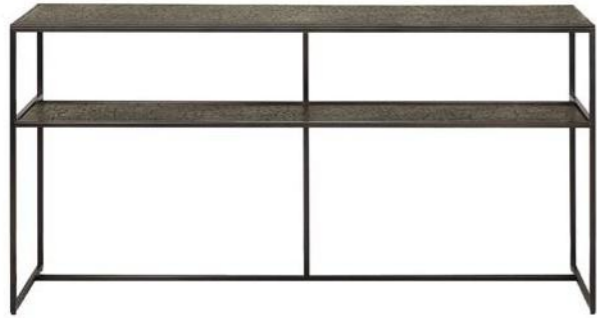

### AGED SOFA CONSOLE

heavy aged mirror top with a black metal frame

charcoal

20748 160 × 36 × 70 cm

63" × 14" × 27.5"