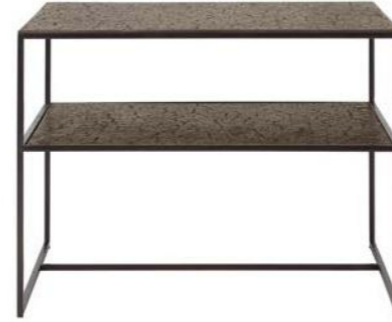

PENTAGON SIDE TABLE

made from mineral powders, water, earth,
natural colour pigments and metallic powders.

lava whisky
25894 60 × 53 × 45 cm
23.5" × 21" × 17.5"