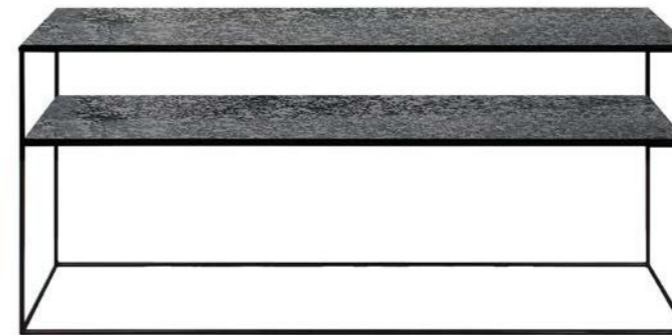

AGED SOFA CONSOLE

heavy aged mirror top with a black metal frame

charcoal

20748 160 × 36 × 70 cm

63" × 14" × 27.5"