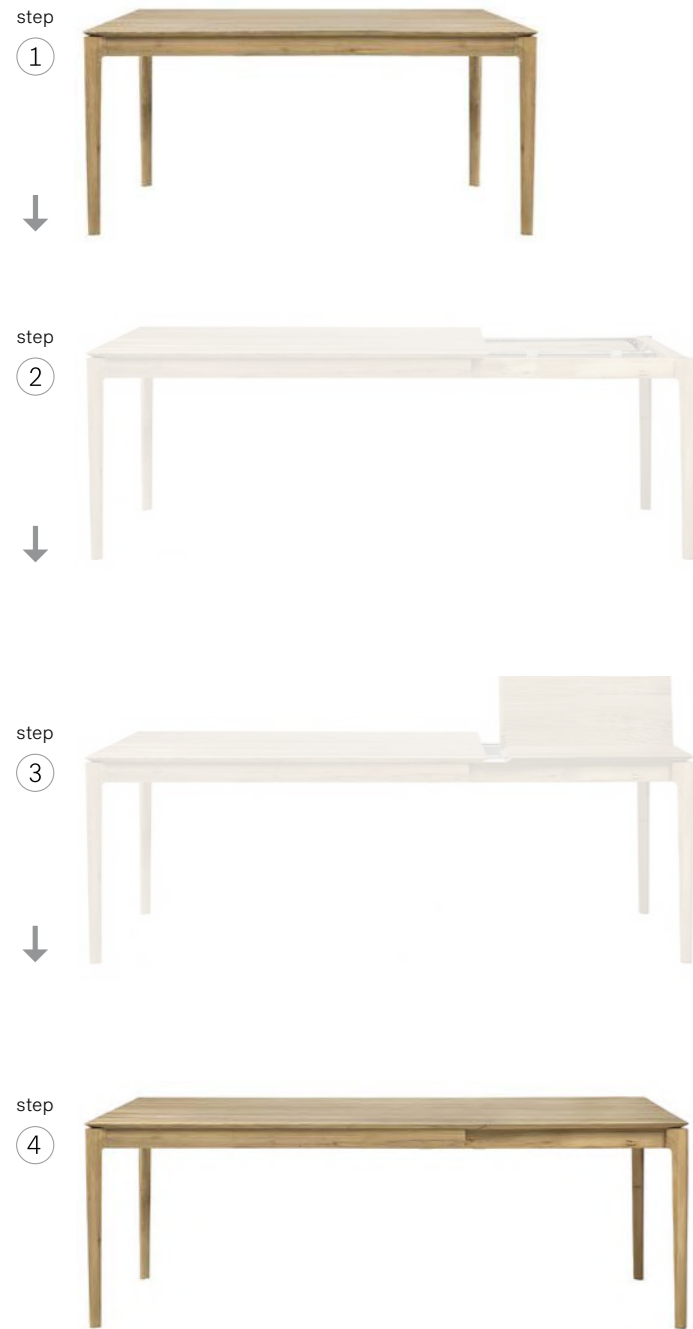

EXTENDABLE DINING TABLES

BOK EXTENDABLE DINING TABLE

solid oak ☉
(also available in: ●●)

*new dimension

51502	140 - 220 × 90 × 76 cm 55"- 86.5" × 35.5" × 30"
51503	160 - 240 × 90 × 76 cm 63"- 94.5" × 35.5" × 30"
51504	180 - 280 × 100 × 76 cm 71"- 110" × 39.5" × 30"
51494*	200 - 300 × 100 × 76 cm 78.5" - 118" × 39.5" × 30"