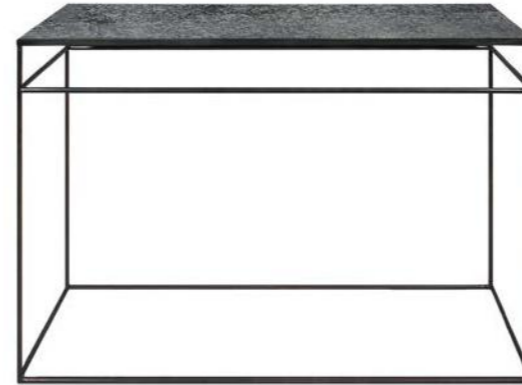

### STONE CONSOLE

marble top with a black metal frame

dark emperador

60094 120 × 40 × 86 cm  
47" × 15.5" × 34"

### AGED CONSOLE

heavy aged mirror top with a black metal frame

bronze copper

20724 122 × 36 × 81 cm

48" × 14" × 32"