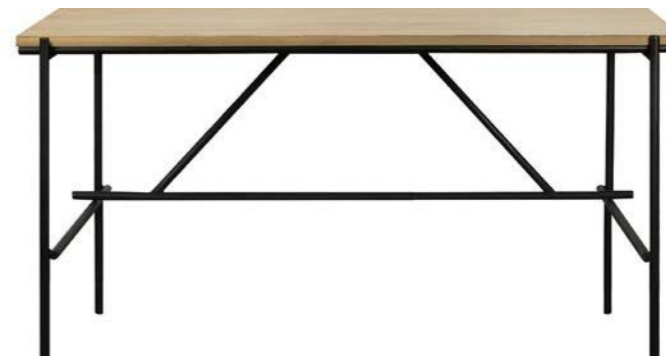

OSCAR DESK
solid oak with black metal legs ☑
(also available in: ●)

50111 140 × 70 × 76 cm
55" × 27.5" × 30"
50115 160 × 80 × 76 cm
63" × 31.5" × 30"