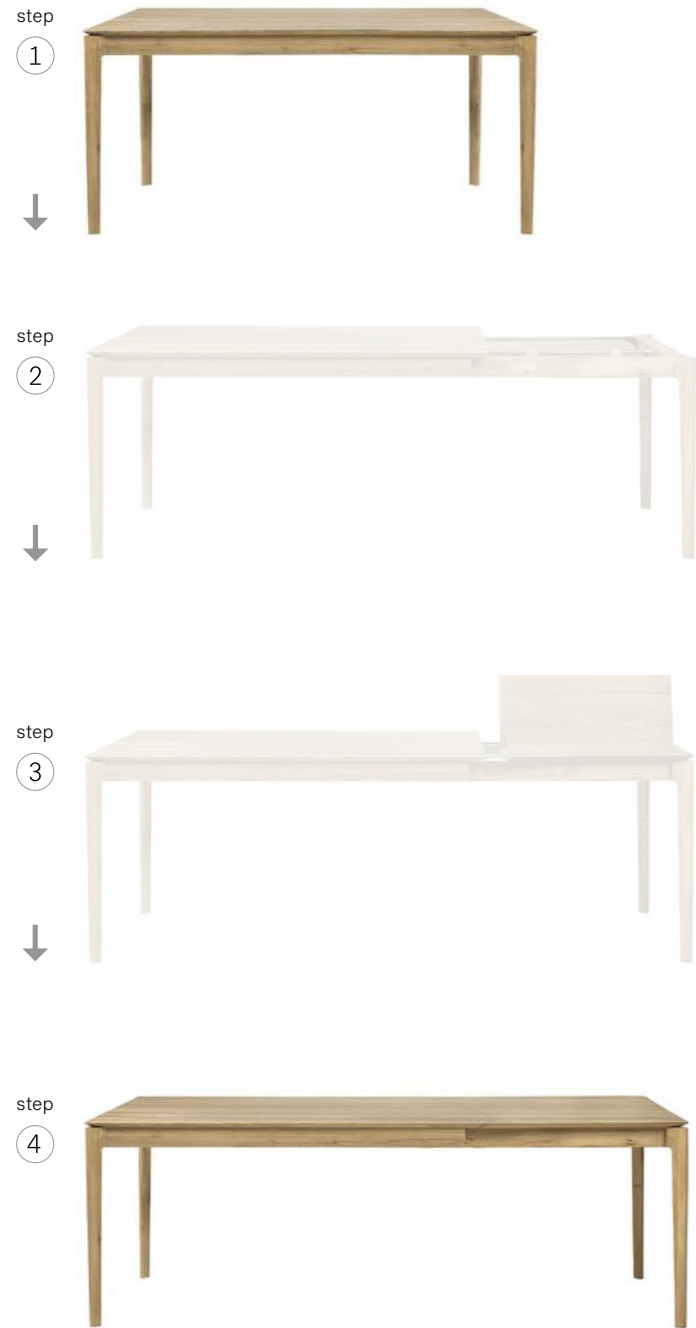

**TORSION DINING TABLE**

solid black tainted oak    
(also available in: )

round

50011 70 × 70 × 76 cm  
27.5" × 27.5" × 30"  
50013 90 × 90 × 76 cm  
35.5" × 35.5" × 30"

EXTENDABLE DINING TABLES

BOK EXTENDABLE DINING TABLE

solid oak ☉  
 (also available in: ●●)

\*new dimension

- 51502 140 - 220 × 90 × 76 cm  
55" - 86.5" × 35.5" × 30"
- 51503 160 - 240 × 90 × 76 cm  
63" - 94.5" × 35.5" × 30"
- 51504 180 - 280 × 100 × 76 cm  
71" - 110" × 39.5" × 30"
- 51494\* 200 - 300 × 100 × 76 cm  
78.5" - 118" × 39.5" × 30"