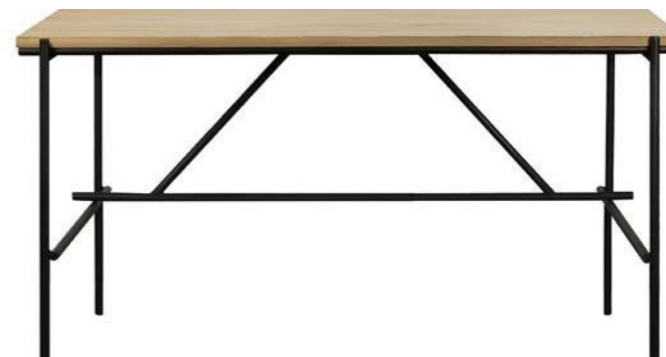

OSCAR DESK
solid oak with black metal legs
(also available in:)

50111 140 × 70 × 76 cm
55" × 27.5" × 30"
50115 160 × 80 × 76 cm
63" × 31.5" × 30"