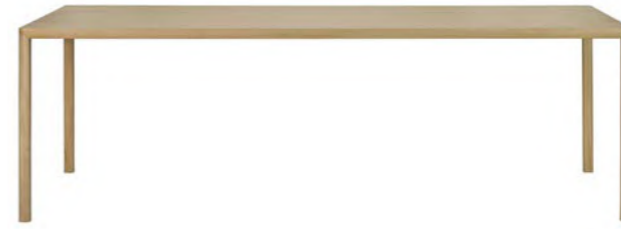

## SLICE DINING TABLE

solid oak ☉

- 50571 160 × 90 × 76 cm  
63" × 35.5" × 30"
- 50573 180 × 90 × 76 cm  
71" × 35.5" × 30"
- 50574 200 × 100 × 76 cm  
78.5" × 39.5" × 30"
- 50575 220 × 100 × 76 cm  
86.5" × 39.5" × 30"

## GEOMETRIC DINING TABLE

solid oak ☉

(also available in: ●)

- 53057 220 × 100 × 76 cm  
86.5" × 39.5" × 30"
- 55013 250 × 100 × 76 cm  
98.5" × 39.5" × 30"

**NEW**  
PI DINING TABLE  
solid oak ☉

- 51325 140 × 80 × 76 cm  
55" × 31.5" × 30"
- 51326 160 × 80 × 76 cm  
63" × 31.5" × 30"
- 51327 180 × 90 × 76 cm  
71" × 35.5" × 30"
- 51328 200 × 95 × 76 cm  
78.5" × 37.5" × 30"
- 51329 220 × 95 × 76 cm  
86.5" × 37.5" × 30"
- 51330 240 × 100 × 76 cm  
94.5" × 39.5" × 30"

AIR DINING TABLE  
oak ☽

- 50256 140 × 80 × 76 cm  
55" × 31.5" × 30"
- 50257 160 × 80 × 76 cm  
63" × 31.5" × 30"
- 50258 180 × 90 × 76 cm  
71" × 35.5" × 30"
- 50259 200 × 95 × 76 cm  
78.5" × 37.5" × 30"
- 50260 220 × 95 × 76 cm  
86.5" × 37.5" × 30"
- 50261 240 × 100 × 76 cm  
94.5" × 39.5" × 30"