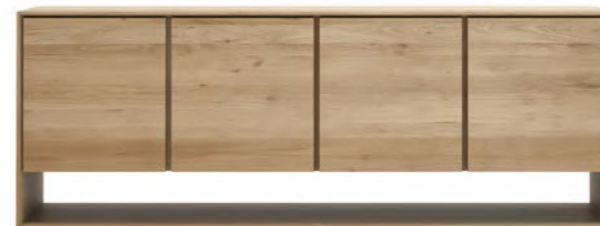

51393 250 × 45 × 85 cm
98.5" × 17.5" × 33.5"

WAVE SIDEBOARD

solid oak

1 door and 3 drawers

51450 148 × 46 × 77 cm
58.5" × 18" × 30.5"

2 doors and 3 drawers

51451 205 × 46 × 77 cm
80.5" × 18" × 30.5"

NORDIC SIDEBOARD