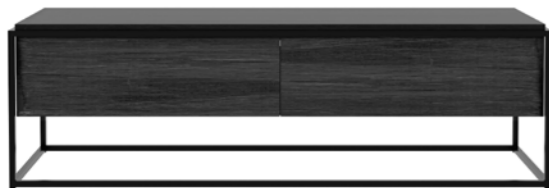

MONOLIT TV CUPBOARD

solid black tained oak with a black metal frame [Ⓥ] [Ⓟ]
(also available in: ●)

1 flip-down door and 1 drawer
26879 140 × 45 × 42 cm
55" × 17.5" × 16.5"