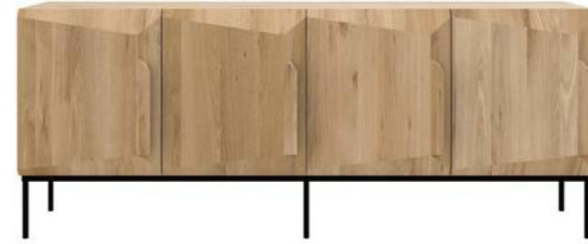

solid oak with stainless steel legs [Ⓞ]

2 doors and 2 drawers

50949 110 × 45 × 78 cm
43.5" × 17.5" × 30.5"

3 doors and 3 drawers

50950 165 × 45 × 78 cm
65" × 17.5" × 30.5"

4 doors and 4 drawers

50951 220 × 45 × 78 cm
86.5" × 17.5" × 30.5"

LIGNA SIDEBOARD

solid oak with black metal legs [Ⓞ]

2 doors and 2 drawers

51114 110 × 45 × 78 cm
43.5" × 17.5" × 30.5"

3 doors and 3 drawers

51115 165 × 45 × 78 cm
65" × 17.5" × 30.5"

4 doors and 4 drawers

51116 220 × 45 × 78 cm
86.5" × 17.5" × 30.5"

STAIRS SIDEBOARD

solid oak with black metal legs [Ⓟ]
(also available in: ●)

3 doors

50763 150 × 46 × 80 cm
59" × 18" × 31.5"

4 doors

50764 200 × 46 × 80 cm
78.5" × 18" × 31.5"

MONOLIT SIDEBOARD

solid oak with a black metal frame [Ⓞ]
(also available in: ●)