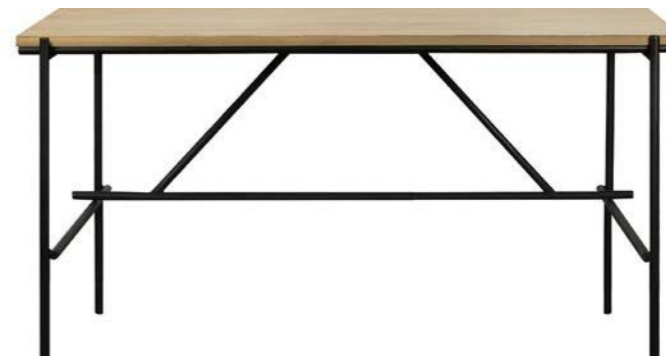

OSCAR DESK
solid oak with black metal legs
(also available in:)

50111 140 × 70 × 76 cm
55" × 27.5" × 30"
50115 160 × 80 × 76 cm
63" × 31.5" × 30"