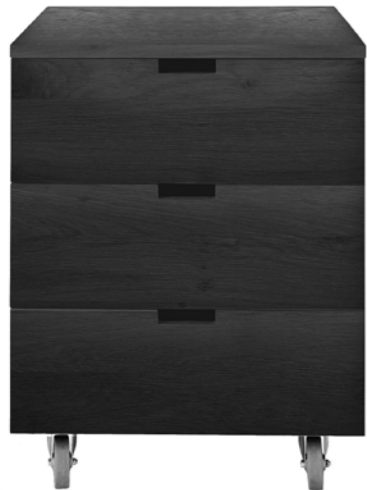

3 drawers

10137 50 × 56 × 65 cm
19.5" × 22" × 25.5"

OSCAR DRAWER UNIT

solid teak and black tainted solid teak (N) (V)

1 drawer

10136 50 × 56 × 65 cm
19.5" × 22" × 25.5"

BILLY DRAWER UNIT

solid black tainted oak (V) (B)