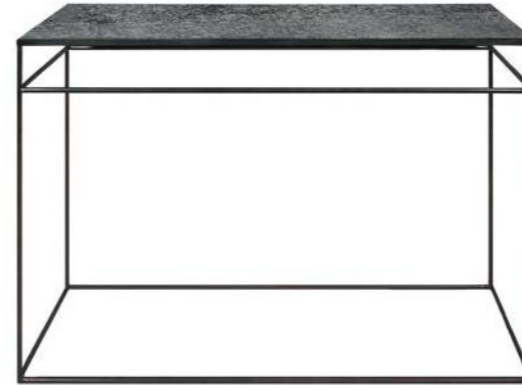

60094 120 × 40 × 86 cm
47" × 15.5" × 34"

AGED CONSOLE

heavy aged mirror top with a black metal frame

bronze copper

20724 122 × 36 × 81 cm
48" × 14" × 32"

AGED CONSOLE

heavy aged mirror top with a black metal frame

charcoal

20746 122 × 36 × 81 cm
48" × 14" × 32"

AGED SOFA CONSOLE

heavy aged mirror top with a black metal frame

bronze copper

20731 160 × 36 × 70 cm
63" × 14" × 27.5"

AGED SOFA CONSOLE

heavy aged mirror top with a black metal frame