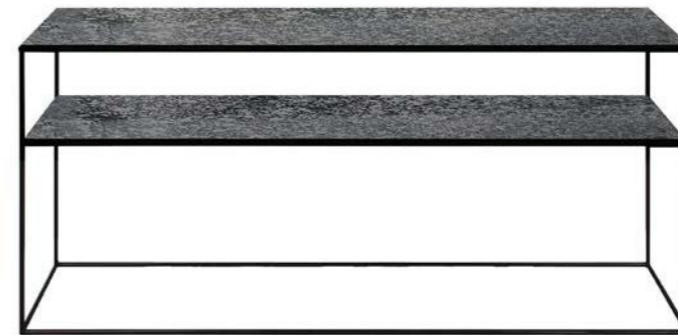

60094 120 × 40 × 86 cm
47" × 15.5" × 34"

AGED CONSOLE

heavy aged mirror top with a black metal frame

bronze copper

20724 122 × 36 × 81 cm
48" × 14" × 32"

AGED CONSOLE

heavy aged mirror top with a black metal frame

charcoal

20746 122 × 36 × 81 cm
48" × 14" × 32"

AGED SOFA CONSOLE

heavy aged mirror top with a black metal frame

bronze copper

20731 160 × 36 × 70 cm
63" × 14" × 27.5"

AGED SOFA CONSOLE

heavy aged mirror top with a black metal frame