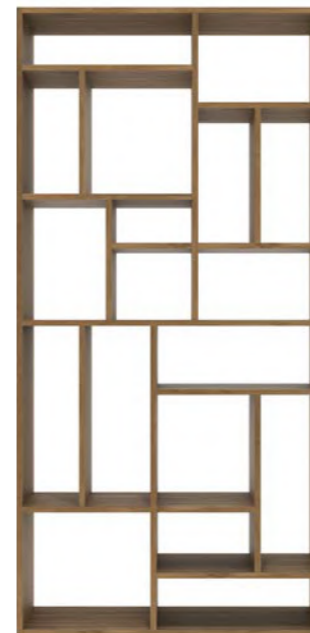

50761 45 × 46 × 204 cm
17.5" × 18" × 80.5"

RISE RACK

solid oak with a black metal frame 

50137 140 × 38 × 165 cm
55" × 15" × 65"

BLACKBIRD RACK

solid oak and black tained solid oak with black metal legs  

51482 100 × 37 × 207 cm
39.5" × 14.5" × 81.5"