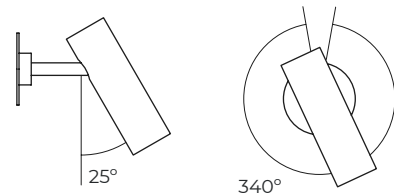

HERON WALL

Designed by the Belgian designer Michaël Verheyden for CTO Lighting, the Heron has a quiet luxury achieved through the quality of metal craftsmanship.

FINISH

satin brass
HERWAOSB

BULBS

240v - 1 x GU10, 5.5w - 2700k - LED ONLY
120v - 1 x GU10, 5.5w - 2700k - LED ONLY
(no bulbs supplied)

WEIGHT

2kg (4.4lbs)

DESIGNER

Michaël Verheyden

CERTIFICATION

movable head

mounting plate dimensions

North America junction box cover