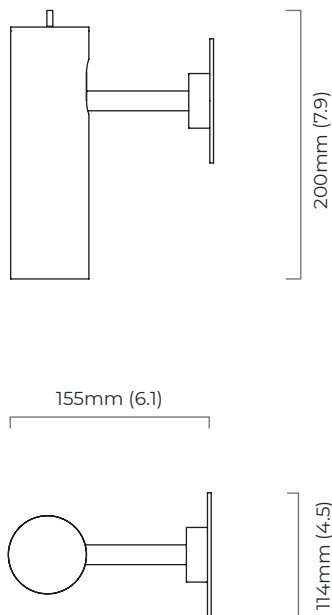

HERON WALL

Designed by the Belgian designer Michaël Verheyden for CTO Lighting, the Heron has a quiet luxury achieved through the quality of metal craftsmanship.

FINISH

satin brass
HERWAOSB

BULBS

240v - 1 x GU10, 5.5w - 2700k - LED ONLY
120v - 1 x GU10, 5.5w - 2700k - LED ONLY
(no bulbs supplied)

WEIGHT

2kg (4.4lbs)

DESIGNER

Michaël Verheyden

CERTIFICATION

movable head

mounting plate dimensions

North America junction box cover