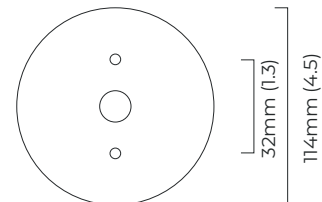

HERON WALL

Designed by the Belgian designer Michaël Verheyden for CTO Lighting, the Heron has a quiet luxury achieved through the quality of metal craftsmanship.

FINISH

satin brass
HERWAOSB

BULBS

240v - 1 x GU10, 5.5w - 2700k - LED ONLY
120v - 1 x GU10, 5.5w - 2700k - LED ONLY
(no bulbs supplied)

WEIGHT

2kg (4.4lbs)

DESIGNER

Michaël Verheyden

CERTIFICATION

movable head

mounting plate dimensions

North America junction box cover