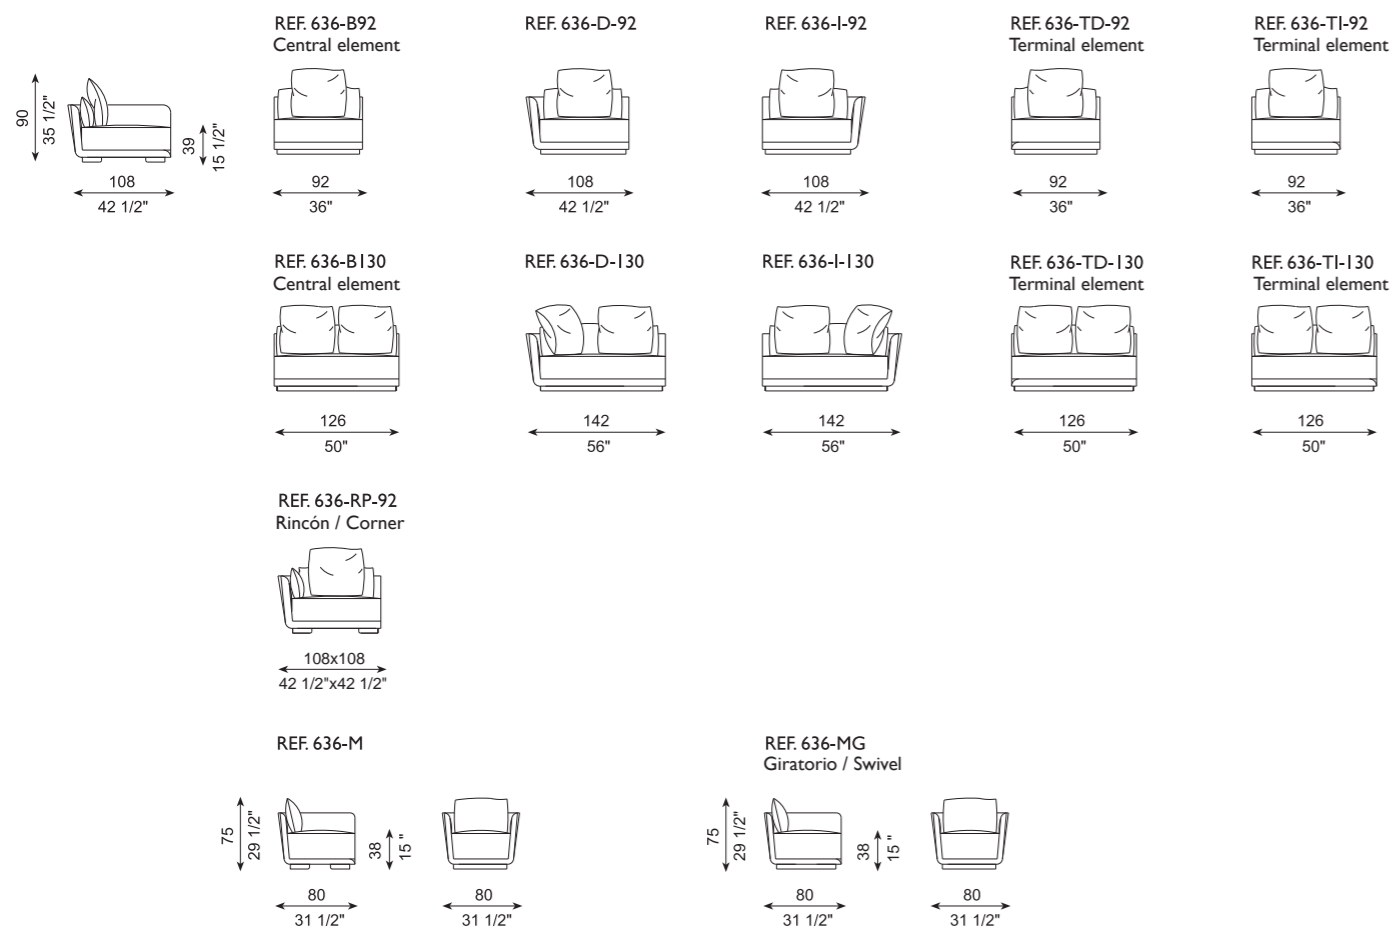

DIBUJOS TÉCNICOS | TECHNICAL DRAWINGS

ESPECIFICACIONES | SPECIFICATIONS

Estructura de madera recubierta en espuma de poliuretano de diversas densidades y fibra de poliéster.

Cojín de asiento en espuma de poliuretano recubierto con funda protectora rellena de pluma de pato blanca, plumón y fibra de poliéster.

Cojines de respaldo recubiertos de funda protectora con divisiones internas. Rellenos con pluma blanca de pato esterilizada y plumón.

Suspensión mediante cinchas elásticas.

Pies de hierro pintado desmontables mediante tornillos.

Totalmente desenfundable, excepto cuando se tapiza en piel o imitación de la misma.

Armazón modular no desmontable.

Structure in wood covered with polyurethane foam with different densities and polyester fiber.

Seat cushion in polyurethane foam covered with protective case, filled with white duck feathers, down and polyester fiber.

Back cushions have a protective case and internal divisions. Filled with sterilized white duck feathers and down.

Suspension: elastic grids.

Feet in painted iron, removable by means of screws.

Cover completely removable, except for upholstery in leather or similar.

Modular frame cannot be disassembled.

Untergestell aus Holz, bezogen mit verdichtetem Polyurethanschaum und Polyesterfaser.

Sitzkissen aus Polyurethanschaum, bezogen mit Schonbezug, gefüllt mit weißen Entenfedern, Daunen und Polyesterfaser.

Rückenkissen mit Schonbezug und innen in Fächer unterteilt. Mit sterilisierten, weißen Entenfedern und Daunen gefüllt.

Federung: elastische Gurte.

Füße aus lackiertem Eisen, mittels Schrauben zerlegbar.

Bezug vollständig abziehbar. Bei Leder oder Kunstleder ist der Bezug nicht abnehmbar.

Modulgestell ist nicht zerlegbar.

Structure en bois recouverte de mousse de polyuréthane de diverses densités et de fibre de polyester.

Coussin de siège avec renfort en polyuréthane recouvert d'une housse de protection, remplis de plumes de canard blanc, duvets et fibre de polyester.

Coussins de dossier recouverts d'une housse de protection, intérieur subdivisé en compartiments. Remplis de plumes de canard blanc stérilisées et duvets.

Suspension: sangles élastiques.

Pieds en fer verni démontables au moyen de vis.

Complètement déhoussable, excepté les housses en cuir ou similaire. Le cadre modulaire n'est pas démontable.