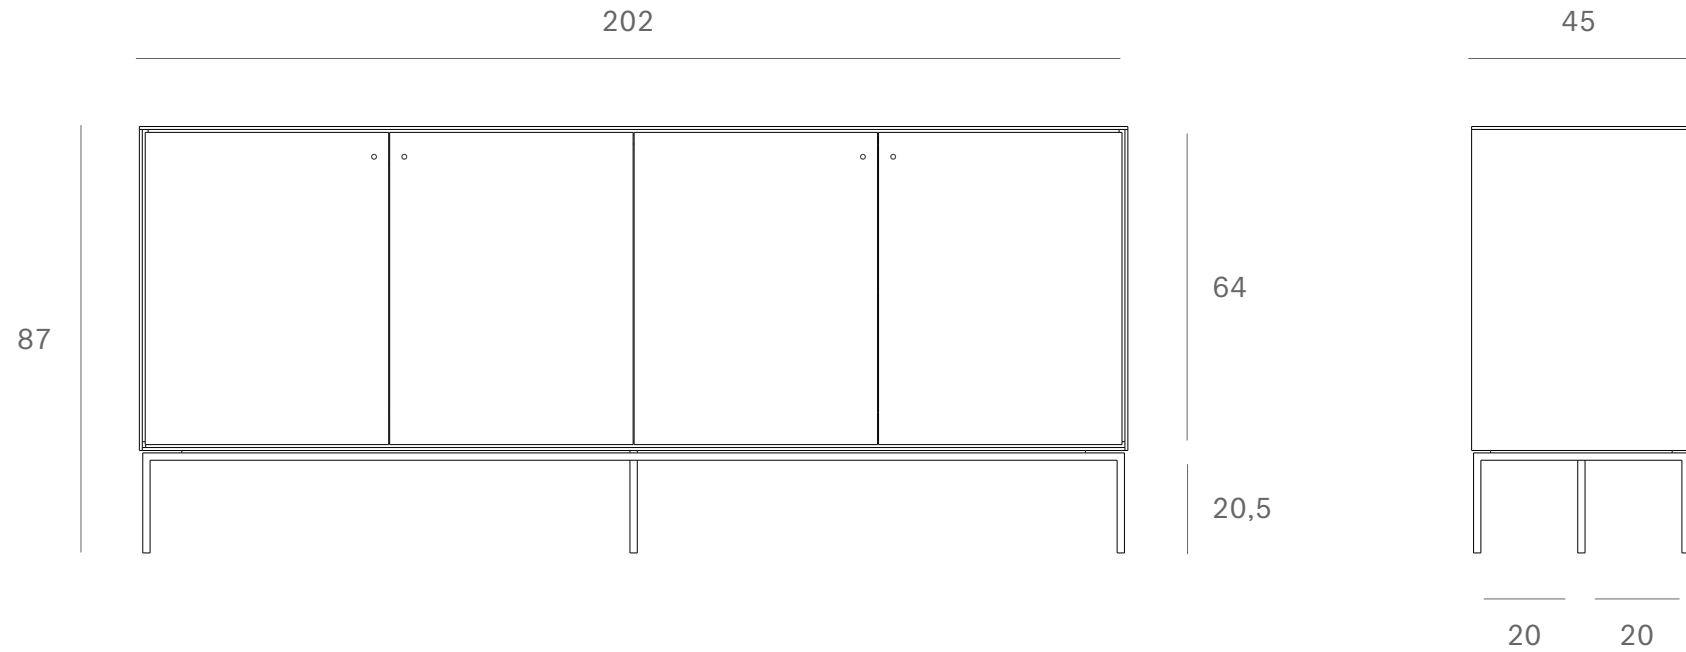

*Ethnicraft*

12253 - Teak Grooves sideboard - Dimensions (cm)

*Ethnicraft*

12253 - Teak Grooves sideboard - Dimensions (inches)