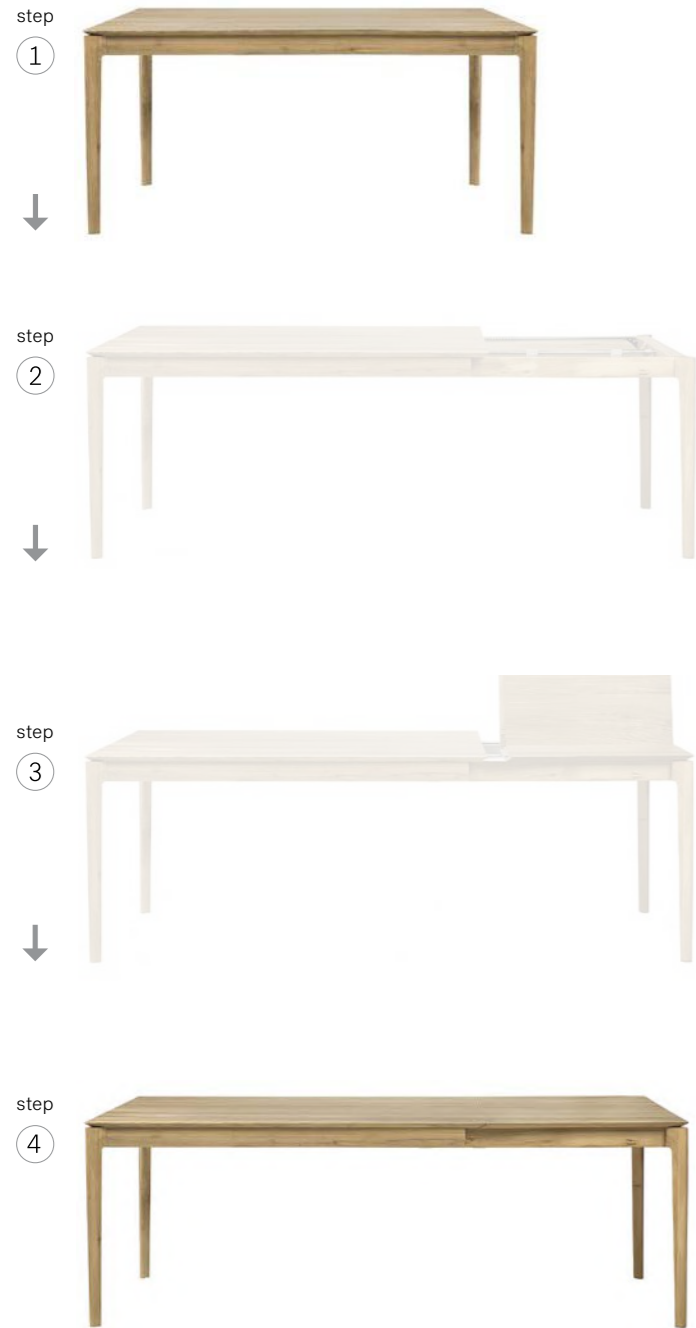

TORSION DINING TABLE

solid black tainted oak

(also available in:)

round

50011 70 × 70 × 76 cm
27.5" × 27.5" × 30"
50013 90 × 90 × 76 cm
35.5" × 35.5" × 30"

EXTENDABLE DINING TABLES

BOK EXTENDABLE DINING TABLE

solid oak ☉
 (also available in: ●●)

*new dimension

- 51502 140 - 220 × 90 × 76 cm
55"- 86.5" × 35.5" × 30"
- 51503 160 - 240 × 90 × 76 cm
63"- 94.5" × 35.5" × 30"
- 51504 180 - 280 × 100 × 76 cm
71"- 110" × 39.5" × 30"
- 51494* 200 - 300 × 100 × 76 cm
78.5 - 118" × 39.5" × 30"