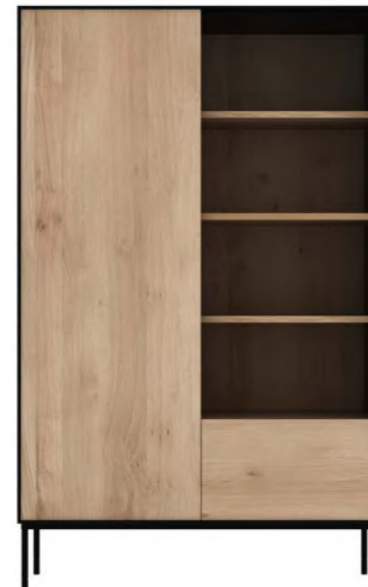

2 sliding doors and 2 drawers

51455 110 × 46 × 183 cm
43.5" × 18" × 72"

LIGNA CUPBOARD

solid oak with black metal legs ①

4 doors and 2 drawers

51117 110 × 50 × 162 cm

43.5" × 19.5" × 64"

WHITEBIRD CUPBOARD