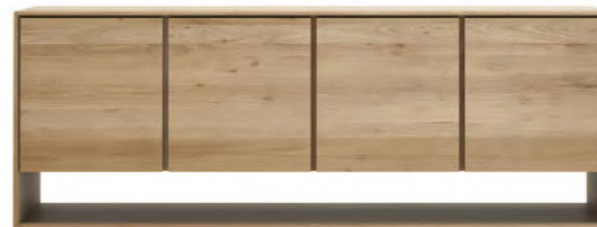

51393 250 × 45 × 85 cm
98.5" × 17.5" × 33.5"

WAVE SIDEBOARD

solid oak ☺

1 door and 3 drawers

51450 148 × 46 × 77 cm
58.5" × 18" × 30.5"

2 doors and 3 drawers

51451 205 × 46 × 77 cm
80.5" × 18" × 30.5"

NORDIC SIDEBOARD