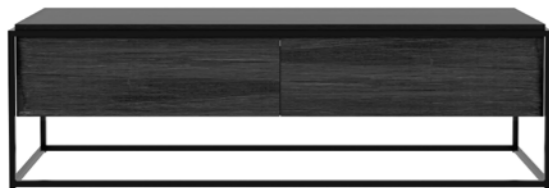

MONOLIT TV CUPBOARD

solid black tained oak with a black metal frame ^V ^B
(also available in: ●)

1 flip-down door and 1 drawer

26879 140 × 45 × 42 cm
55" × 17.5" × 16.5"