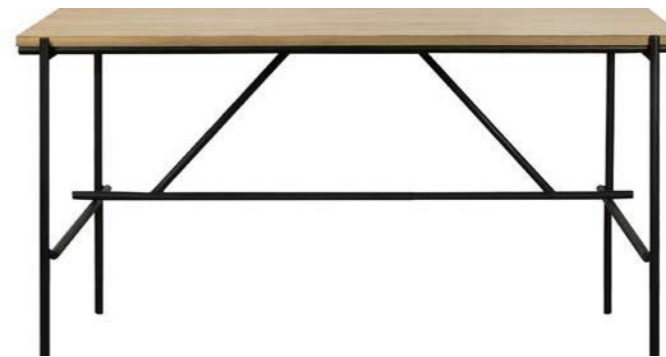

cream - 5 drawers
45056 135 × 55 × 94 cm
53" × 21.5" × 37"

ORIGAMI DESK
solid oak

black - 5 drawers
45055 135 × 55 × 94 cm
53" × 21.5" × 37"

WHITEBIRD DESK
solid oak with black metal legs

2 drawers
51461 127 × 41 × 77 cm
50" × 16" × 30.5"