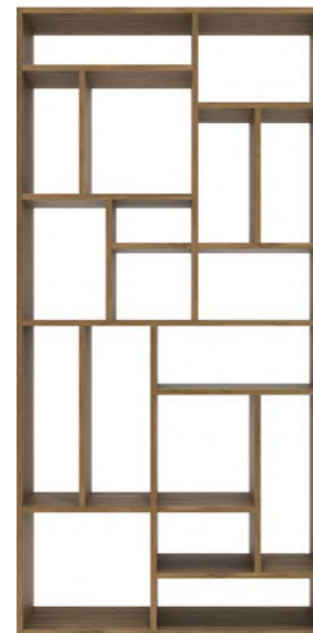

M RACK

solid teak FSC®
(also available in:)

14201 104 × 30 × 219 cm
41" × 12" × 86"