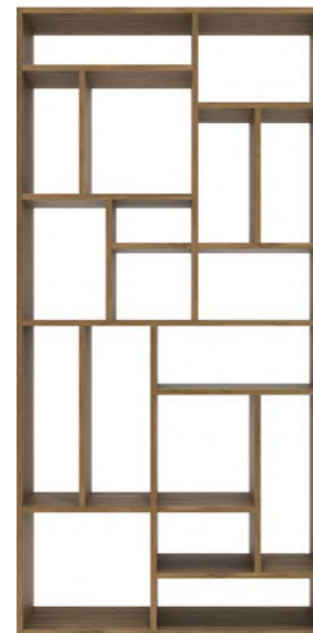

RISE RACK

solid oak with a black metal frame 

50137 140 × 38 × 165 cm
55" × 15" × 65"

BLACKBIRD RACK

solid oak and black tained solid oak with black metal legs  

51482 100 × 37 × 207 cm
39.5" × 14.5" × 81.5"