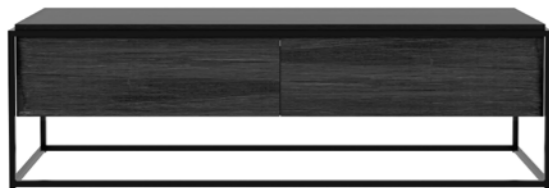

MONOLIT TV CUPBOARD

solid black tainted oak with a black metal frame [Ⓟ] [Ⓟ]
(also available in: ●)

1 flip-down door and 1 drawer

26879 140 × 45 × 42 cm
55" × 17.5" × 16.5"