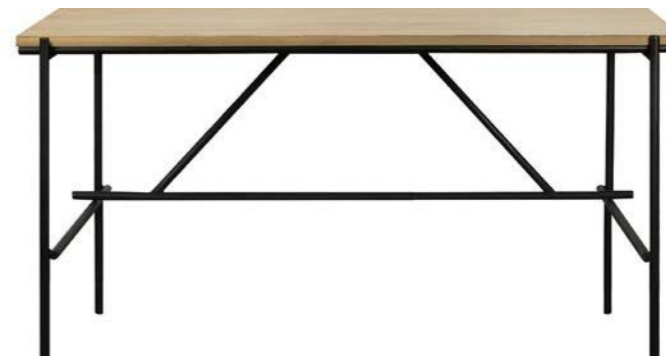

OSCAR DESK
solid oak with black metal legs ☽
(also available in: ●)

50111 140 × 70 × 76 cm
55" × 27.5" × 30"
50115 160 × 80 × 76 cm
63" × 31.5" × 30"