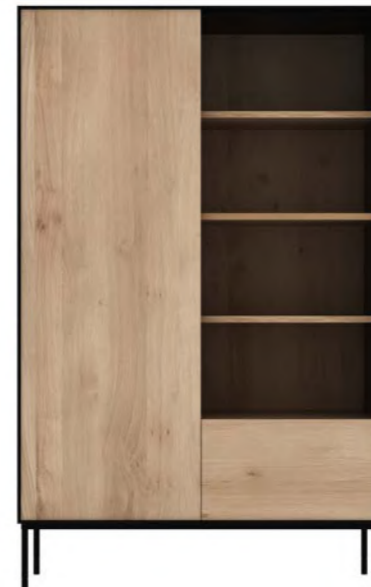

2 sliding doors and 2 drawers

51455 110 × 46 × 183 cm
43.5" × 18" × 72"

LIGNA CUPBOARD

solid oak with black metal legs ①

4 doors and 2 drawers

51117 110 × 50 × 162 cm

43.5" × 19.5" × 64"

WHITEBIRD CUPBOARD