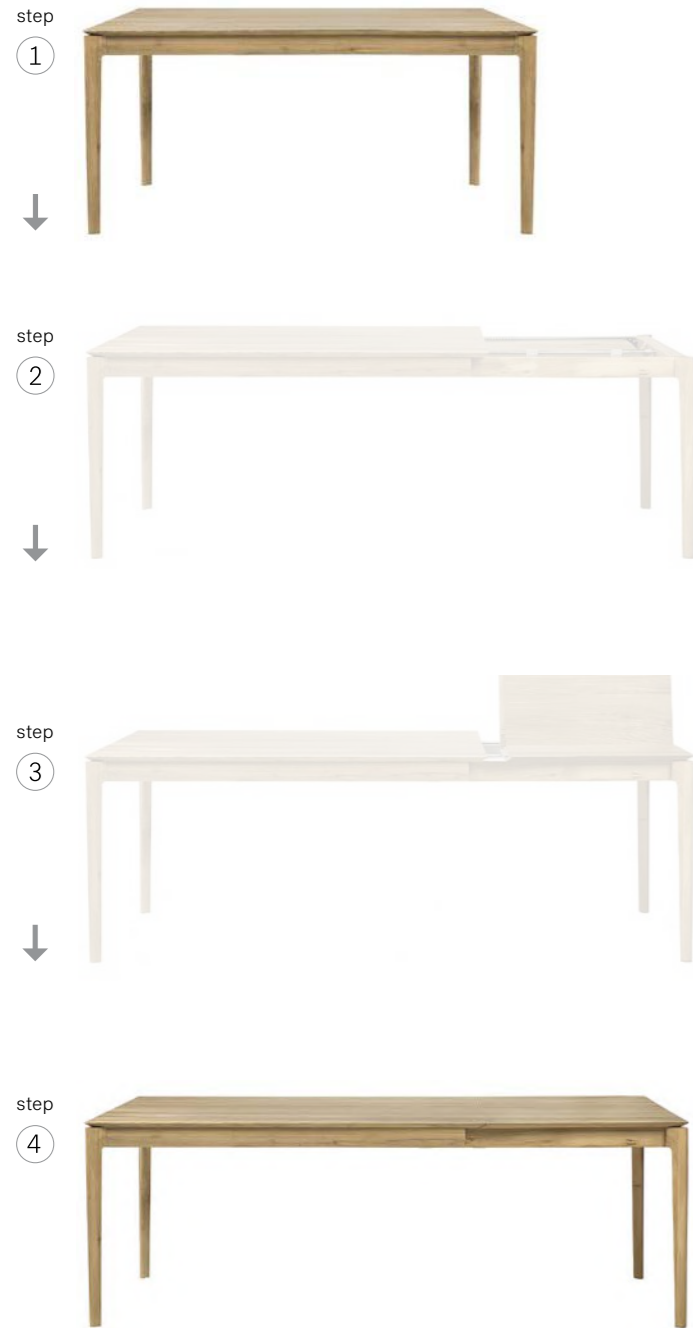

square

50015 70 × 70 × 76 cm
27.5" × 27.5" × 30"

TORSION DINING TABLE

solid oak 
(also available in: )

round

50017 70 × 70 × 76 cm
27.5" × 27.5" × 30"
50018 90 × 90 × 76 cm
35.5" × 35.5" × 30"

TORSION DINING TABLE

solid black tainted oak  
(also available in: )

round

50011 70 × 70 × 76 cm
27.5" × 27.5" × 30"
50013 90 × 90 × 76 cm
35.5" × 35.5" × 30"

EXTENDABLE DINING TABLES

BOK EXTENDABLE DINING TABLE

solid oak ☉
 (also available in: ●●)