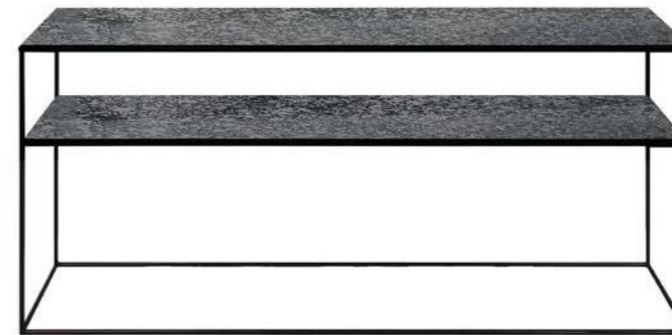

60094 120 × 40 × 86 cm
47" × 15.5" × 34"

AGED CONSOLE

heavy aged mirror top with a black metal frame

bronze copper

20724 122 × 36 × 81 cm
48" × 14" × 32"

AGED CONSOLE

heavy aged mirror top with a black metal frame

charcoal

20746 122 × 36 × 81 cm
48" × 14" × 32"

AGED SOFA CONSOLE

heavy aged mirror top with a black metal frame

bronze copper

20731 160 × 36 × 70 cm
63" × 14" × 27.5"

AGED SOFA CONSOLE

heavy aged mirror top with a black metal frame