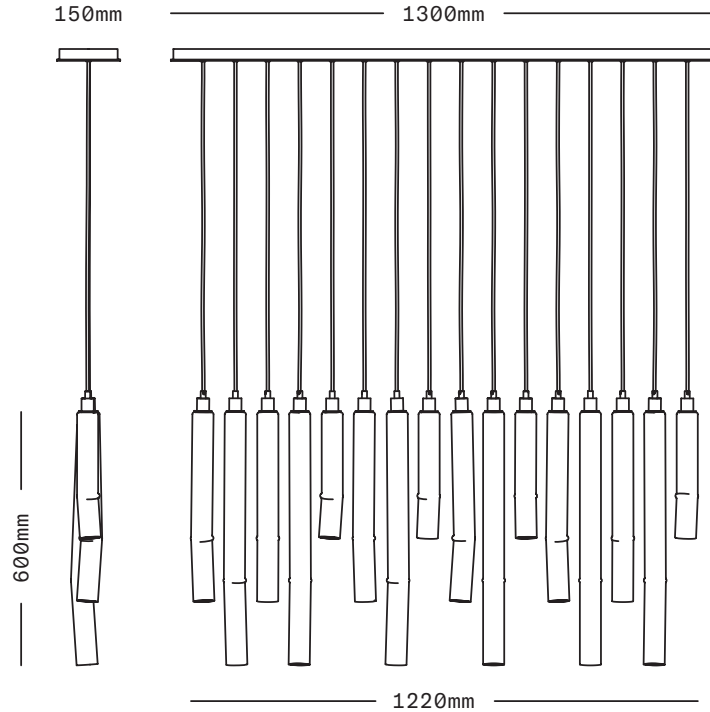

SkLO

Fold Linear 16

CHANDELIER

CE ENEC CB

The Fold Linear 16 Chandelier consists of 16 individual pendants suspended in a row from a single rectangular canopy. Each pendant features one of the signature glass elements of the Fold collection: Cylinders of handblown Czech glass with a gentle, intentional “fold”. Approximately 2”/50mm in diameter, the cylinders are sculpted by hand, each slightly different. The glass comes in a mix of 3 different lengths: 12”/305mm, 18”/460, and 24”/610mm. Suspended on a fabric-wrapped electrical cord. Cord lengths are field adjustable.

Sockets 220-240V G9 7W Max

LED bulbs included

Accommodates sloped ceilings

Standard cord length 1800mm – field adjustable – longer lengths available at additional cost

Fixture weight (approximate): 36kg

All glass dimensions are approximate – handblown glass dimensions vary by nature and intent

Made in the Czech Republic

LT424 [---][---] Fold Linear 16 Chandelier

Glass colors

- Clear [CLR]
- White [WHT]

Metal finishes

- Dark Oxidized [DX]
- Brushed Brass [BB]
- Brushed Nickel [BN]
- Polished Nickel [PN]

Cord Colors

- Black
- Blue
- Gold
- Gray