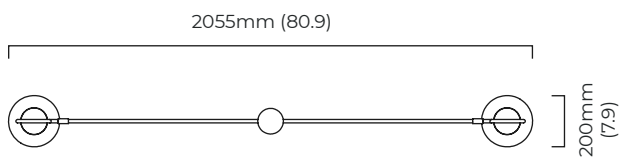

SUSPENSION

drop rod with ceiling box

please specify the required overall drop from the ceiling to the bottom of the fitting

BULBS

240v - 2 x E27, 60w max (or 8w LED 2700k)
120v - 2 x E26, 60w max (or 8w LED 2700k)
(no bulbs supplied)

WEIGHT

5kg (11lbs)
overall drop required min. 700mm (27.6)

CERTIFICATION

mounting plate dimensions