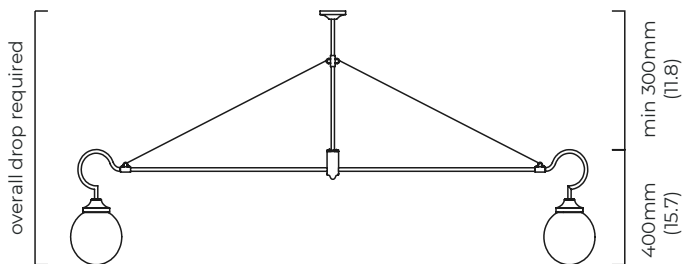

SUSPENSION

drop rod with ceiling box

please specify the required overall drop from the ceiling to the bottom of the fitting

BULBS

240v - 2 x E27, 60w max (or 8w LED 2700k)
120v - 2 x E26, 60w max (or 8w LED 2700k)
(no bulbs supplied)

WEIGHT

5kg (11lbs)
overall drop required min. 700mm (27.6)

CERTIFICATION

mounting plate dimensions