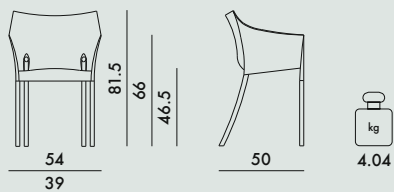

DR. NO 1997

Design Philippe Starck

4848

LEGS

Sturdy aluminium

SEAT

Smooth batch-dyed polypropylene

IVAT

1L
Wax
white

5L
Warm
grey

EN 1728:2000

level achieved

6.2.1	(maximum level) 5
6.2.2	(maximum level) 5
6.5	(maximum level) 5
6.6	(maximum level) 5
6.7	(maximum level) 5
6.10	(maximum level) 5
6.12	(maximum level) 5
6.13	(maximum level) 5
6.15	(maximum level) 5
6.16	(maximum level) 5
6.17	(maximum level) 5

4848

2

11.2

0.290

57X57X89