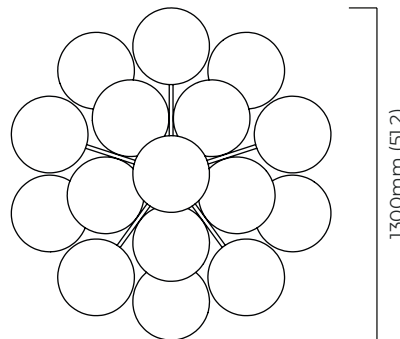

### CERTIFICATION

E492308

mounting plate dimensions