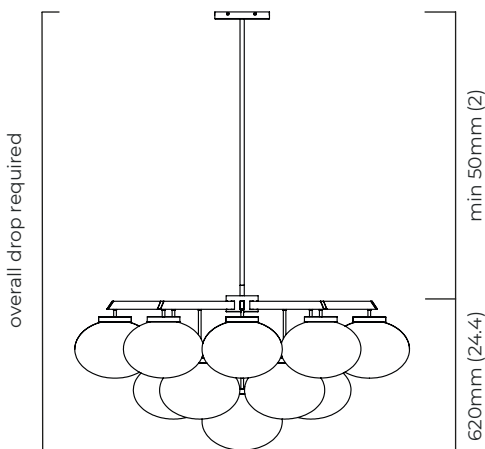

CLOUDESLEY LARGE CHANDELIER

Inspired by the Georgian street name, the home of CTO's London showroom, made from brass or bronze with sandblasted glass shades, the Cloudesley chandelier creates a heavenly effect.

FINISH

satin brass with matt opal glass shades
CLOCHLSBGO

dark bronze with matt opal glass shades
CLOCHLBZGO

SUSPENSION

drop rod with ceiling box

please specify the required overall drop from the ceiling to the bottom of the fitting

BULBS

240v - 16 x E27, 60w max (or 8w LED 2700k)

120v - 16 x E26, 60w max (or 8w LED 2700k)
(no bulbs supplied)

WEIGHT

41kg (90.4lbs)

additional support around junction box required for installation

CERTIFICATION

E492308