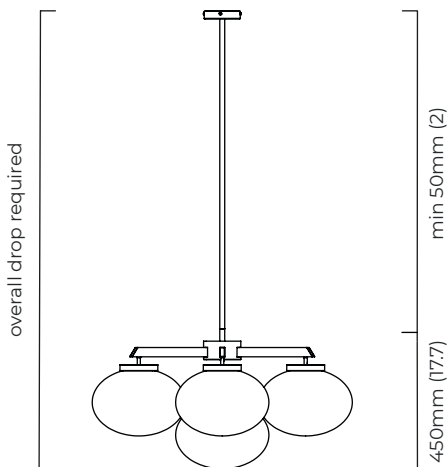

CLOUDESLEY MEDIUM CHANDELIER

Inspired by the Georgian street name, the home of CTO's London showroom, made from brass or bronze with sandblasted glass shades, the Cloudesley chandelier creates a heavenly effect.

FINISH

satin brass with matt opal glass shades
CLOCHMSBGO

dark bronze with matt opal glass shades
CLOCHMBZGO

SUSPENSION

drop rod with ceiling box

please specify the required overall drop from the ceiling to the bottom of the fitting

BULBS

240v - 7 x E27, 60w max (or 8w LED 2700k)

120v - 7 x E26, 60w max (or 8w LED 2700k)
(no bulbs supplied)

WEIGHT

18kg (39.7lbs)

CERTIFICATION

E492308