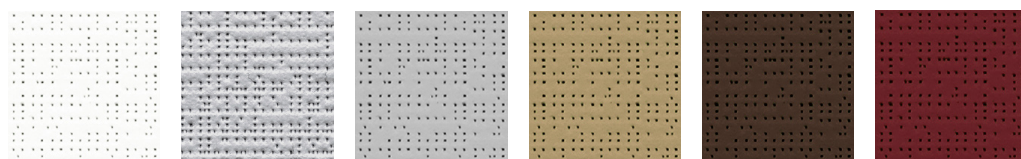

SOLTIS by Serge Ferrari

white

silver

light grey

sand

bronze

burgundy