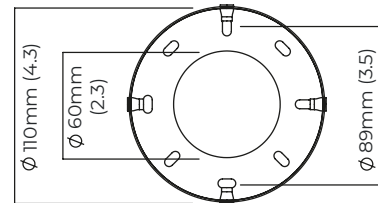

FINISH

all satin brass
CIECWSSBFG

all bronze
CIECWSBZFG

BULBS

integrated LED - trailing edge dimmable - 8w - 2700k

WEIGHT

3kg (6.6lbs)

CERTIFICATION

130mm (5,1)

315mm (12,4)

mounting plate dimensions

Dimming compatibility table

	Input Voltage	As Standard	On Request
Phase Cut (rotary dimmer)	230	✓	
0/1-10V230	230		✓
DALi	230		✓
Phase Cut (rotary dimmer)	120	✓	
0/1-10V120	120		✓
DALi	120	x	x