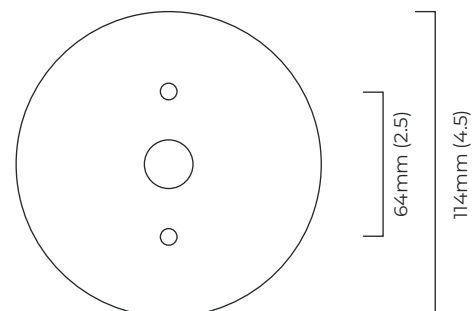

FINISH

all satin brass
CIEPELSBFG

all bronze
CIEPELBZFG

SUSPENSION

drop rod

please specify the required overall drop from the ceiling to the bottom of the fitting

BULBS

integrated LED - trailing dimmable - 8w - 2700k

WEIGHT

4.5kg (9.9lbs)

CERTIFICATION

mounting plate dimensions

North America junction box cover

Dimming compatibility table

	Input Voltage	As Standard	On Request
Phase Cut (rotary dimmer)	230	✓	
0/1-10V230	230		✓
DALi	230		✓
Phase Cut (rotary dimmer)	120	✓	
0/1-10V120	120		✓
DALi	120	x	x