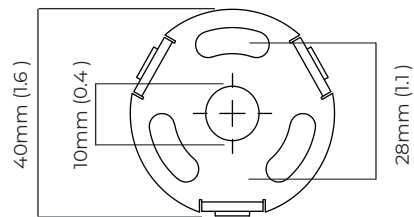

FINISH

all satin brass
CIEPELSBFG

all bronze
CIEPELBZFG

SUSPENSION

drop rod

please specify the required overall drop from the ceiling to the bottom of the fitting

BULBS

integrated LED - trailing dimmable - 8w - 2700k

WEIGHT

4.5kg (9.9lbs)

CERTIFICATION

mounting plate dimensions

North America junction box cover

Dimming compatibility table

	Input Voltage	As Standard	On Request
Phase Cut (rotary dimmer)	230	✓	
0/1-10V230	230		✓
DALi	230		✓
Phase Cut (rotary dimmer)	120	✓	
0/1-10V120	120		✓
DALi	120	x	x