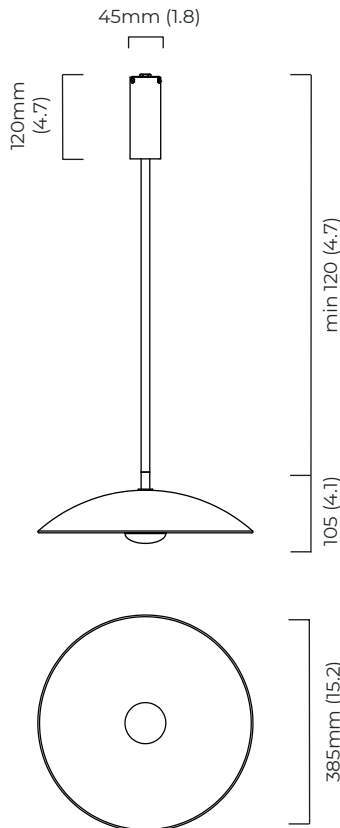

FINISH

all satin brass
CIEPELSBFG

all bronze
CIEPELBZFG

SUSPENSION

drop rod

please specify the required overall drop from the ceiling to the bottom of the fitting

BULBS

integrated LED - trailing dimmable - 8w - 2700k

WEIGHT

4.5kg (9.9lbs)

CERTIFICATION

mounting plate dimensions

North America junction box cover

Dimming compatibility table

	Input Voltage	As Standard	On Request
Phase Cut (rotary dimmer)	230	✓	
0/1-10V230	230		✓
DALi	230		✓
Phase Cut (rotary dimmer)	120	✓	
0/1-10V120	120		✓
DALi	120	x	x