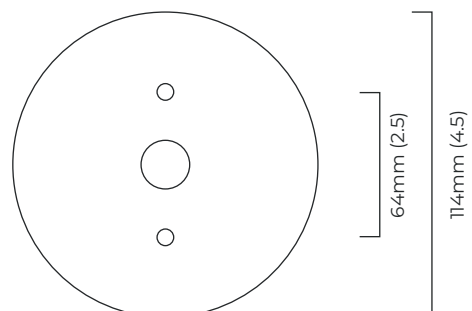

CIELO SMALL PENDANT

A showstopper which has the same 'quiet luxury' characterised by CTO designs. Developed exclusively by our artisans where crystal like crushed glass is combined with refined metalwork.

FINISH

all satin brass
CIEPESSBFG

all bronze
CIEPESBZFG

SUSPENSION

drop rod

please specify the required overall drop from the ceiling to the bottom of the fitting

BULBS

integrated LED - trailing dimmable - 8w - 2700k

WEIGHT

3.5kg (7.7lbs)

CERTIFICATION

North America junction box cover