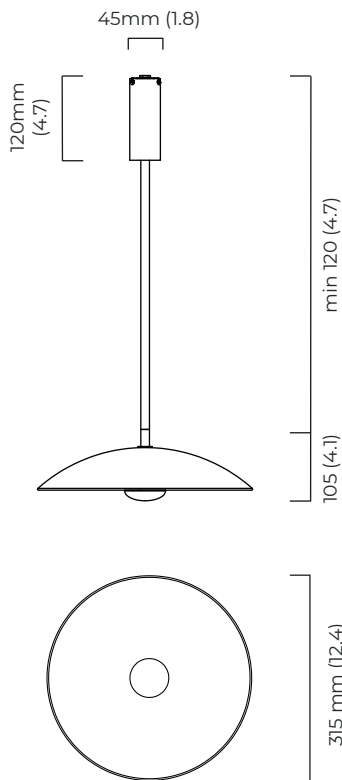

CIELO SMALL PENDANT

A showstopper which has the same 'quiet luxury' characterised by CTO designs. Developed exclusively by our artisans where crystal like crushed glass is combined with refined metalwork.

FINISH

all satin brass
CIEPESSBFG

all bronze
CIEPESBZFG

SUSPENSION

drop rod

please specify the required overall drop from the ceiling to the bottom of the fitting

BULBS

integrated LED - trailing dimmable - 8w - 2700k

WEIGHT

3.5kg (7.7lbs)

CERTIFICATION