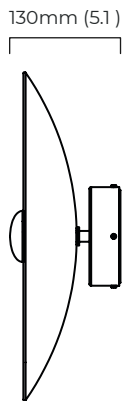

CIELO LARGE CEILING / WALL MOUNTED

A showstopper which has the same 'quiet luxury' characterised by CTO designs. Developed exclusively by our artisans where crystal like crushed glass is combined with refined metalwork.

FINISH

all satin brass
CIECWLSBFG

all bronze
CIECWLBZFG

BULBS

integrated LED - trailing edge dimmable - 8w - 2700k

WEIGHT

4kg (8.8lbs)

CERTIFICATION