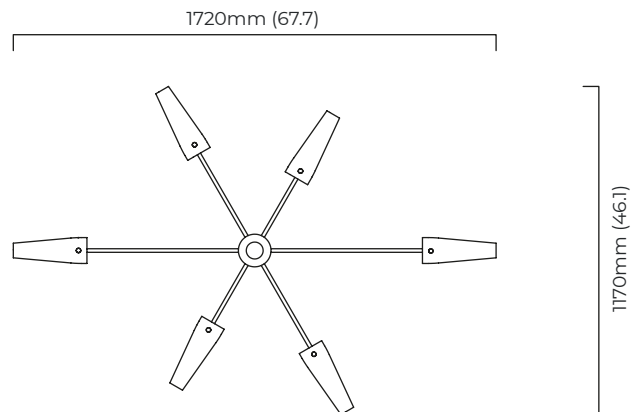

### SUSPENSION

drop rod with ceiling box

please specify the required overall drop from the ceiling to the bottom of the fitting

### WEIGHT

15kg (33.1lbs)

### CERTIFICATION

E492308

mounting plate dimensions