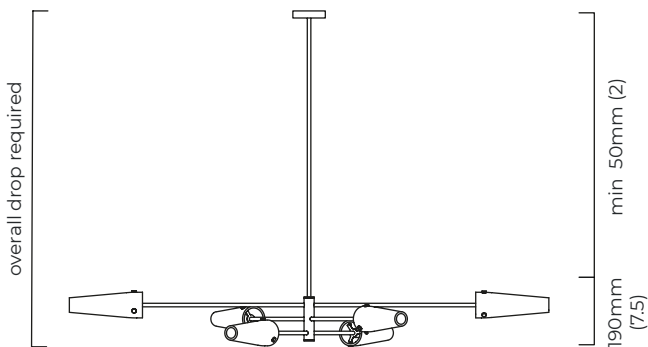

### SUSPENSION

drop rod with ceiling box

please specify the required overall drop from the ceiling to the bottom of the fitting

### WEIGHT

15kg (33.1lbs)

### CERTIFICATION

E492308

mounting plate dimensions