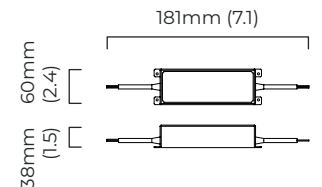

LED driver dimensions

*Diagrams are not to scale.

SKU NUMBER	FINISH DESCRIPTION	VOLTAGE
AVACH3BZHA-CM-240	Bronze finish with alabaster	220 - 240V
AVACHLSBHA-CM-240	Satin brass finish with alabaster	220 - 240V
AAVACH3BZHA-CM-110	Bronze finish with alabaster	110 - 130V
AVACHLSBHA-CM-110	Satin brass finish with alabaster	10 - 130V