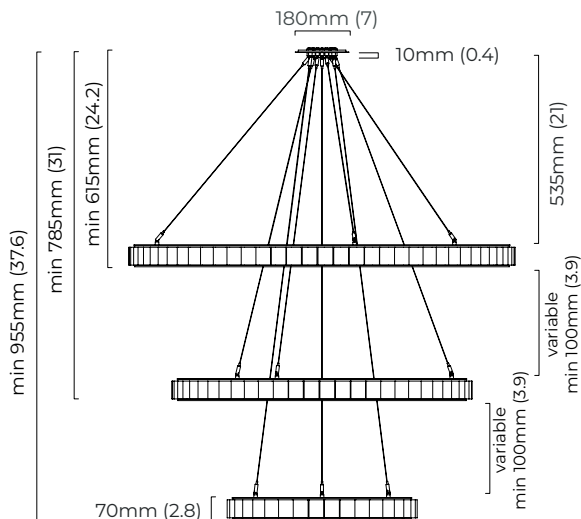

AVALON CHANDELIER TRIPLE CEILING MOUNTING PLATE

FINISH

satin brass finish with alabaster
bronze finish with alabaster

DIMENSIONS (body of fixture)

ø 640 x 70 mm (dia x h)
ø 1010 x 70 mm (dia x h)
ø 1300 x 70 mm (dia x h)

WEIGHT

95kg (209.5lbs)
additional support around junction box required for installation

OVERALL DROP

minimum 995 mm
maximum on request 5080 mm
supplied with 2500 mm suspension cables

ILLUMINATION

integrated LED - 38w + 67W + 89w - 2700k
3 x LED drivers to be installed in the cavity
driver can be placed up to 2m away from the ceiling plate

DIMMING

trailing edge dimmable
Dali option available (220-240v only)

CEILING ROSE / PLATE

round ceiling plate - ø 180 x 10 mm (dia x h)

CERTIFICATION