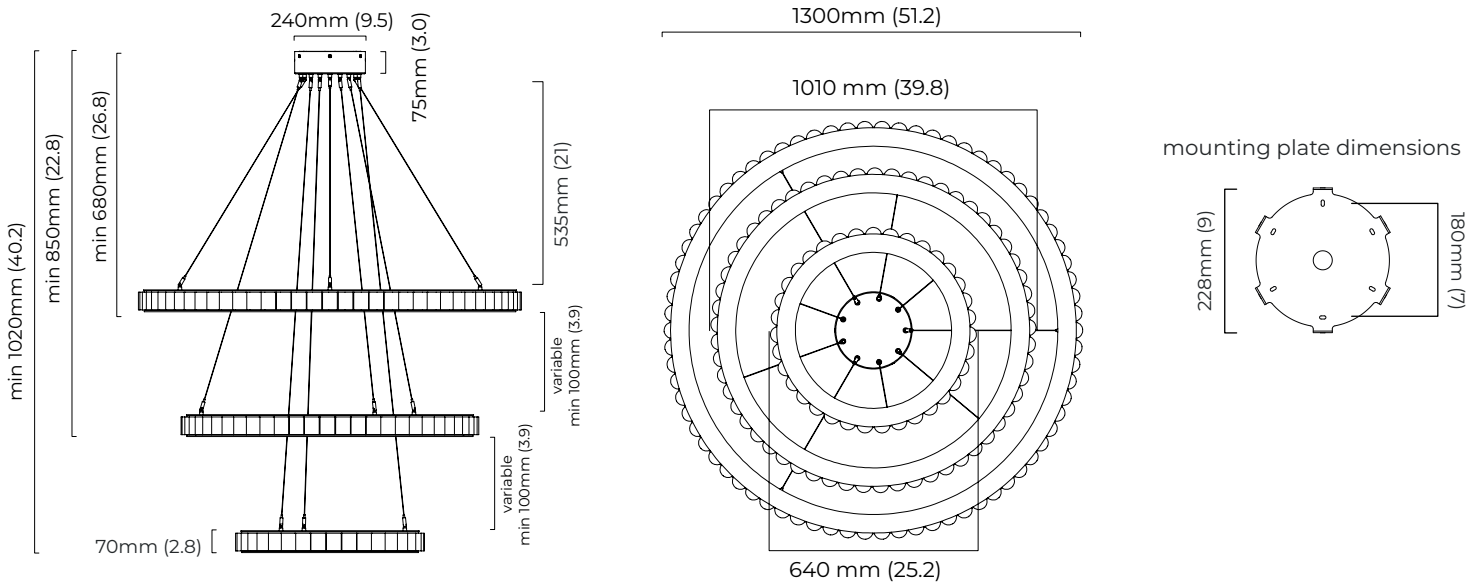

AVALON CHANDELIER TRIPLE CEILING ROSE

FINISH

satin brass finish with alabaster
bronze finish with alabaster

DIMENSIONS (body of fixture)

ø 640 x 70 mm (dia x h)
ø 1010 x 70 mm (dia x h)
ø 1300 x 70 mm (dia x h)

WEIGHT

96kg (211.6lbs)
additional support around junction box required for installation

OVERALL DROP

minimum 1020 mm
maximum on request 5145 mm
supplied with 2500 mm suspension cables

ILLUMINATION

integrated LED - 38w + 67w + 89w - 2700k
3 x LED driver to be installed in the ceiling rose

DIMMING

trailing edge dimmable
Dali option available (220-240v only)

CEILING ROSE / PLATE

round ceiling rose - ø 240 x 75 mm (dia x h)

CERTIFICATION

*Diagrams are not to scale.

SKU NUMBER	FINISH DESCRIPTION	VOLTAGE
AVACH3BZHA-CR-240	Bronze finish with alabaster	220 - 240V
AVACH3SBHA-CR-240	Satin brass finish with alabaster	220 - 240V
AVACH3BZHA-CR-110	Bronze finish with alabaster	110 - 130V
AVACH3SBHA-CR-110	Satin brass finish with alabaster	110 - 130V