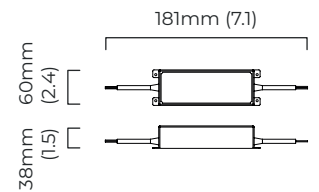

LED driver dimensions