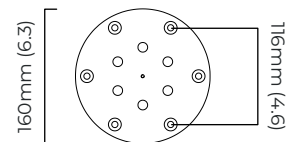

mounting plate dimensions