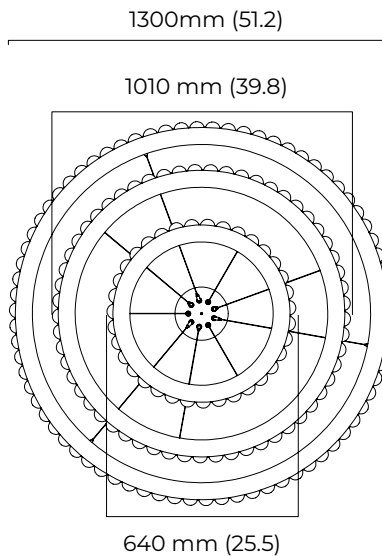

AVALON CHANDELIER TRIPLE CEILING MOUNTING PLATE - DALI

FINISH

satin brass finish with alabaster
bronze finish with alabaster

DIMENSIONS (body of fixture)

ø 640 x 70 mm (dia x h)
ø 1010 x 70 mm (dia x h)
ø 1300 x 70 mm (dia x h)

WEIGHT

95kg (209.5lbs)
additional support around junction box required for installation

OVERALL DROP

minimum 955 mm
maximum on request 5613 mm
supplied with 2500 mm suspension cables

ILLUMINATION

integrated LED - 38w + 67W + 89w - 2700k
3 x LED drivers to be installed in the cavity
driver can be placed up to 2m away from the ceiling plate

DIMMING

Dali compatible

CEILING ROSE / PLATE

round ceiling plate - ø 180 x 10 mm (dia x h)

CERTIFICATION