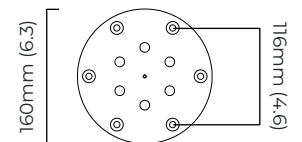

mounting plate dimensions