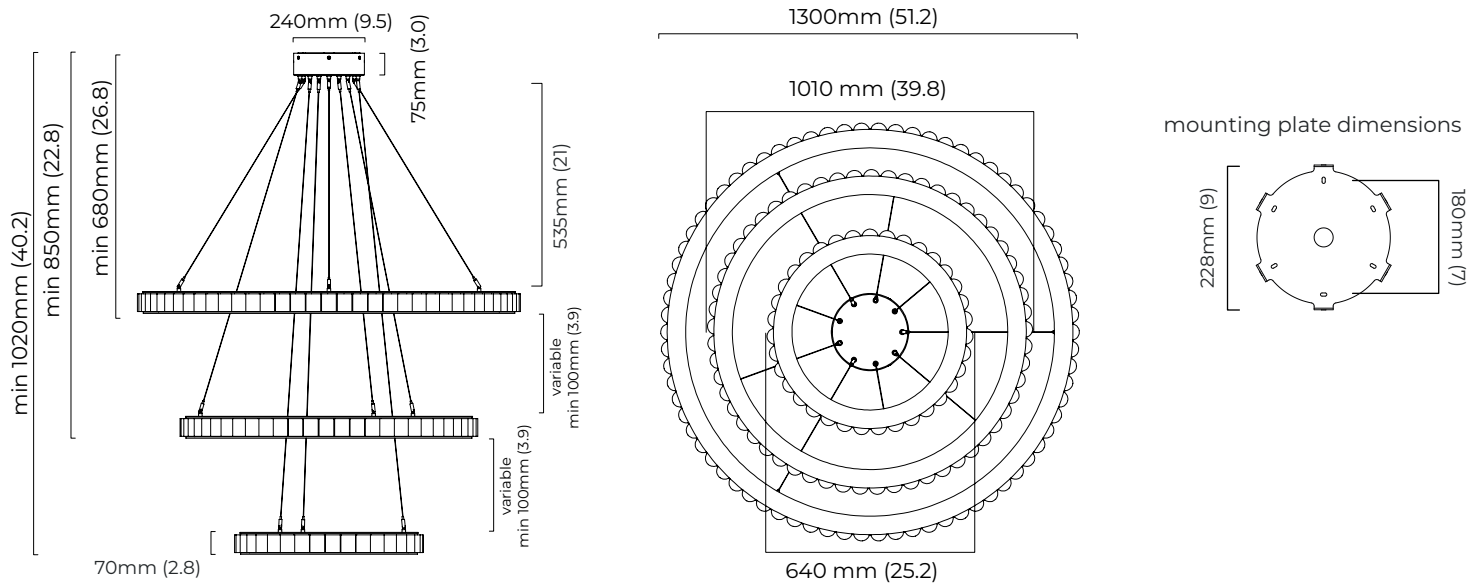

AVALON CHANDELIER TRIPLE CEILING ROSE - DALI

FINISH

satin brass finish with alabaster
bronze finish with alabaster

DIMENSIONS (body of fixture)

ø 640 x 70 mm (dia x h)
ø 1010 x 70 mm (dia x h)
ø 1300 x 70 mm (dia x h)

WEIGHT

96kg (211.6lbs)
additional support around junction box required for installation

OVERALL DROP

minimum 1020 mm
maximum on request 5670 mm
supplied with 2500 mm suspension cables

ILLUMINATION

integrated LED - 38w + 67w + 89w - 2700k
3 x LED driver to be installed in the ceiling rose

DIMMING

Dali compatible

CEILING ROSE / PLATE

round ceiling rose - ø 240 x 75 mm (dia x h)

CERTIFICATION

*Diagrams are not to scale.

SKU NUMBER	FINISH DESCRIPTION	TYPE OF DALI	VOLTAGE
AVACH3BZHA-CR-DALIA-240	Bronze finish with alabaster	DALI A included - For lights that do not require aesthetic alterations.	220 - 240V
AVACH3SBHA-CR-DALIA-240	Satin brass finish with alabaster	DALI A included - For lights that do not require aesthetic alterations.	220 - 240V