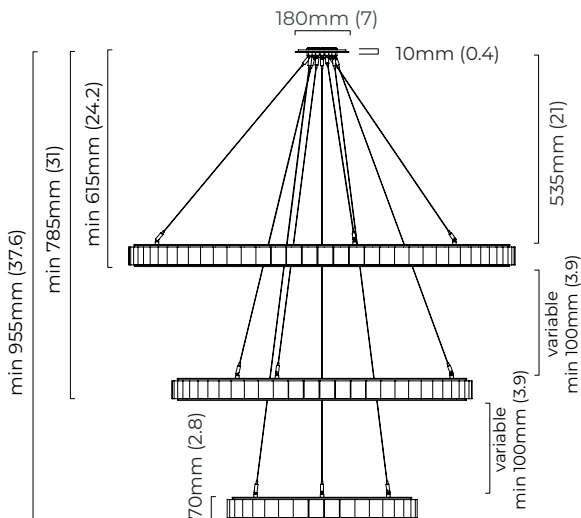

AVALON CHANDELIER TRIPLE CEILING MOUNTING PLATE - DALI

FINISH

satin brass finish with alabaster
bronze finish with alabaster

DIMENSIONS (body of fixture)

ø 640 x 70 mm (dia x h)
ø 1010 x 70 mm (dia x h)
ø 1300 x 70 mm (dia x h)

WEIGHT

95kg (209.5lbs)
additional support around junction box required for installation

OVERALL DROP

minimum 955 mm
maximum on request 5613 mm
supplied with 2500 mm suspension cables

ILLUMINATION

integrated LED - 38w + 67W + 89w - 2700k
3 x LED drivers to be installed in the cavity
driver can be placed up to 2m away from the ceiling plate

DIMMING

Dali compatible

CEILING ROSE / PLATE

round ceiling plate - ø 180 x 10 mm (dia x h)

CERTIFICATION