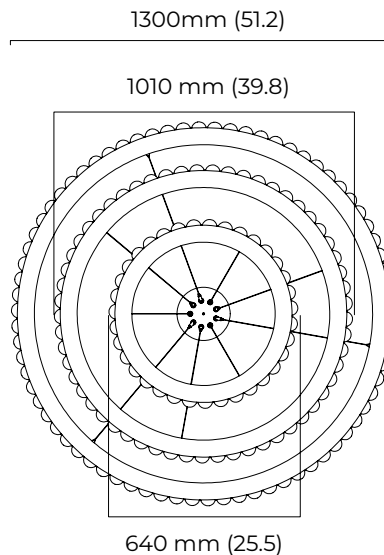

AVALON CHANDELIER TRIPLE CEILING MOUNTING PLATE

FINISH

satin brass finish with alabaster
bronze finish with alabaster

DIMENSIONS (body of fixture)

ø 640 x 70 mm (dia x h)
ø 1010 x 70 mm (dia x h)
ø 1300 x 70 mm (dia x h)

WEIGHT

95kg (209.5lbs)
additional support around junction box required for installation

OVERALL DROP

minimum 995 mm
maximum on request 5080 mm
supplied with 2500 mm suspension cables

ILLUMINATION

integrated LED - 38w + 67W + 89w - 2700k
3 x LED drivers to be installed in the cavity
driver can be placed up to 2m away from the ceiling plate

DIMMING

trailing edge dimmable
Dali option available (220-240v only)

CEILING ROSE / PLATE

round ceiling plate - ø 180 x 10 mm (dia x h)

CERTIFICATION