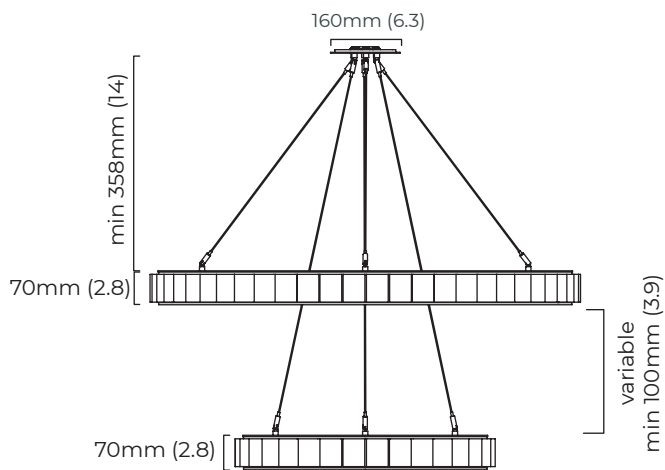

FINISH

Ceiling mounting plate

all satin brass
AVACHOSBHA

all bronze
AVACHOBZHA

BULBS

integrated LED - trailing edge dimmable - 38w + 67w - 2700k

2 x LED drivers, to be installed in the cavity

drivers can be placed upto 2m away from the ceiling plate

WEIGHT

50kg (110.2lbs)

additional support around junction box required for installation

CERTIFICATION

mounting plate dimensions

AVALON HALO CHANDELIER CEILING ROSE

A continuous ring of alabaster columns, encapsulated in brass or bronze creating a powerful contrast. Each column is illuminated, highlighting the unique striations of every piece of alabaster producing a sophisticated ambience.

mounting plate dimensions