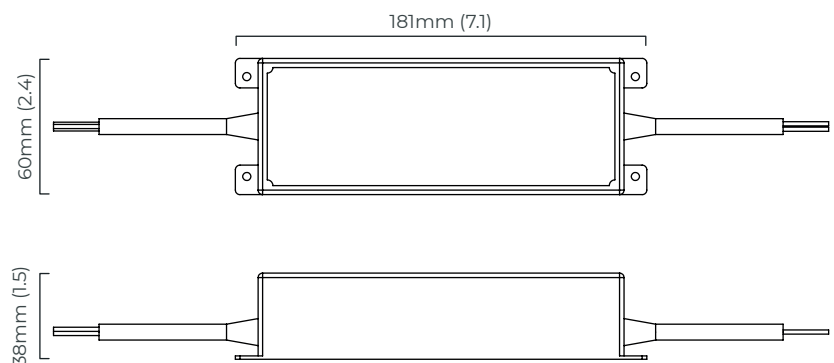

FINISH

Ceiling mounting plate

all satin brass
AVACHOSBHA

all bronze
AVACHOBZHA

BULBS

integrated LED - trailing edge dimmable - 38w + 67w - 2700k

2 x LED drivers, to be installed in the cavity

drivers can be placed upto 2m away from the ceiling plate

WEIGHT

50kg (110.2lbs)

additional support around junction box required for installation

CERTIFICATION

mounting plate dimensions

AVALON HALO CHANDELIER CEILING ROSE

A continuous ring of alabaster columns, encapsulated in brass or bronze creating a powerful contrast. Each column is illuminated, highlighting the unique striations of every piece of alabaster producing a sophisticated ambience.

ADDITIONAL INFORMATION ON CEILING ROSE OPTION

FINISH

all satin brass (ceiling rose only)
ACCGENCROOSB

all bronze (ceiling rose only)
ACCGENCROOBZ

WEIGHT

1kg (2.2lbs) - (ceiling rose only)

Note - 2 x LED drivers, inside ceiling rose

mounting plate dimensions