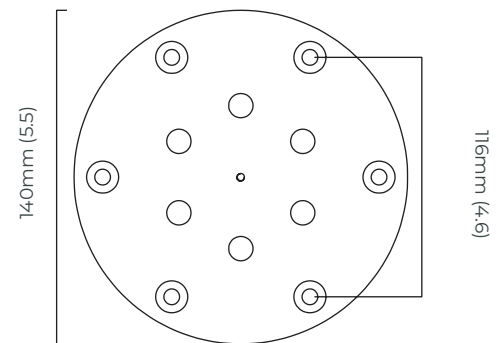

FINISH

Ceiling mounting plate

all satin brass
AVACHOSBHA

all bronze
AVACHOBZHA

BULBS

integrated LED - trailing edge dimmable - 38w + 67w - 2700k

2 x LED drivers, to be installed in the cavity

drivers can be placed upto 2m away from the ceiling plate

WEIGHT

50kg (110.2lbs)

additional support around junction box required for installation

CERTIFICATION

mounting plate dimensions

AVALON HALO CHANDELIER CEILING ROSE

A continuous ring of alabaster columns, encapsulated in brass or bronze creating a powerful contrast. Each column is illuminated, highlighting the unique striations of every piece of alabaster producing a sophisticated ambience.

mounting plate dimensions