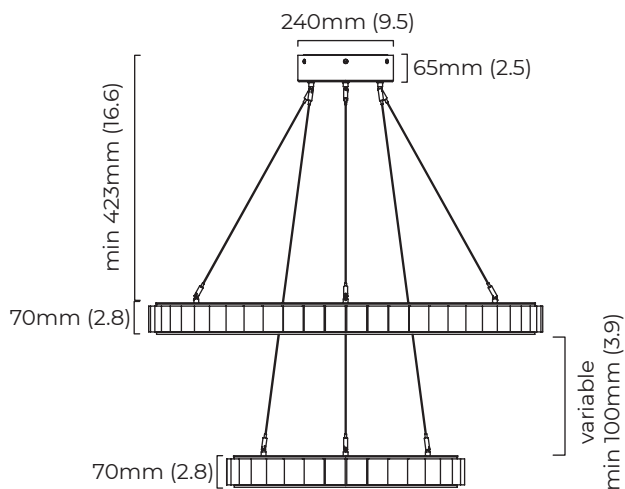

WEIGHT

50kg (110.2lbs)

additional support around junction box required for installation

CERTIFICATION

mounting plate dimensions

AVALON HALO CHANDELIER CEILING ROSE

A continuous ring of alabaster columns, encapsulated in brass or bronze creating a powerful contrast. Each column is illuminated, highlighting the unique striations of every piece of alabaster producing a sophisticated ambience.

ADDITIONAL INFORMATION ON CEILING ROSE OPTION

FINISH

all satin brass (ceiling rose only)
ACCGENCROOSB

all bronze (ceiling rose only)
ACCGENCROOBZ

WEIGHT

1kg (2.2lbs) - (ceiling rose only)

Note - 2 x LED drivers, inside ceiling rose

mounting plate dimensions