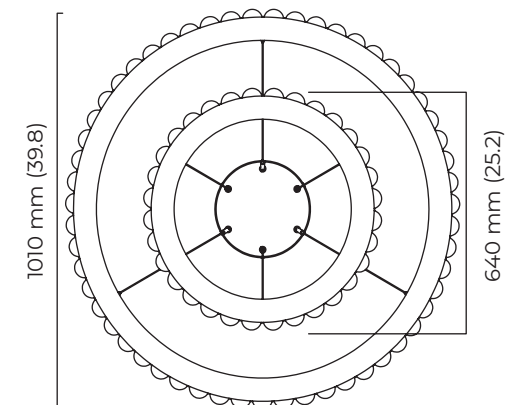

WEIGHT

50kg (110.2lbs)

additional support around junction box required for installation

CERTIFICATION

mounting plate dimensions

AVALON HALO CHANDELIER CEILING ROSE

A continuous ring of alabaster columns, encapsulated in brass or bronze creating a powerful contrast. Each column is illuminated, highlighting the unique striations of every piece of alabaster producing a sophisticated ambience.

ADDITIONAL INFORMATION ON CEILING ROSE OPTION

FINISH

all satin brass (ceiling rose only)
ACCGENCROOSB

all bronze (ceiling rose only)
ACCGENCROOBZ

WEIGHT

1kg (2.2lbs) - (ceiling rose only)

Note - 2 x LED drivers, inside ceiling rose

mounting plate dimensions