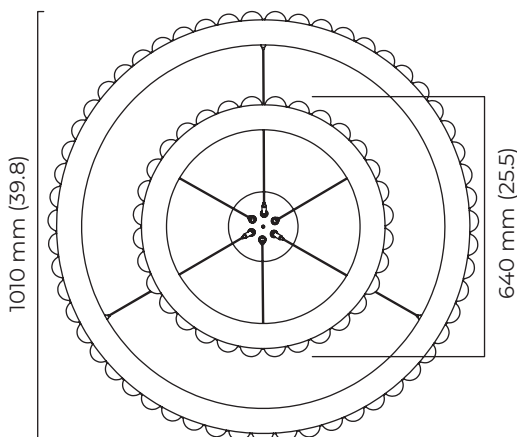

WEIGHT

50kg (110.2lbs)

additional support around junction box required for installation

CERTIFICATION

mounting plate dimensions

AVALON HALO CHANDELIER CEILING ROSE

A continuous ring of alabaster columns, encapsulated in brass or bronze creating a powerful contrast. Each column is illuminated, highlighting the unique striations of every piece of alabaster producing a sophisticated ambience.

mounting plate dimensions