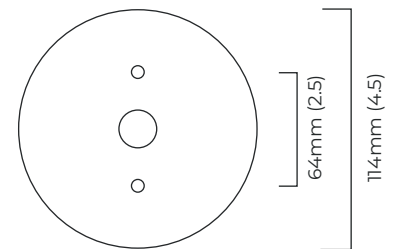

FINISH

bronze with satin brass details and honed alabaster
ARTCWIBZHA

satin brass with honed alabaster
ARTCWISBHA

BULBS

integrated LED - dimmable - 32w - 2700k

WEIGHT

8kg (17.6lbs)

CERTIFICATION

also available in IP44 version, please contact
sales@ctolighting.co.uk for more information

mounting plate dimensions

North America junction box cover

	Input Voltage	As Standard	On Request
Phase Cut (rotary dimmer)	230	✓	
0/1-10V	230		✓
DALi	230		✓
Phase Cut (rotary dimmer)	120	✓	
0/1-10V	120		✓
DALi	120	✗	✗