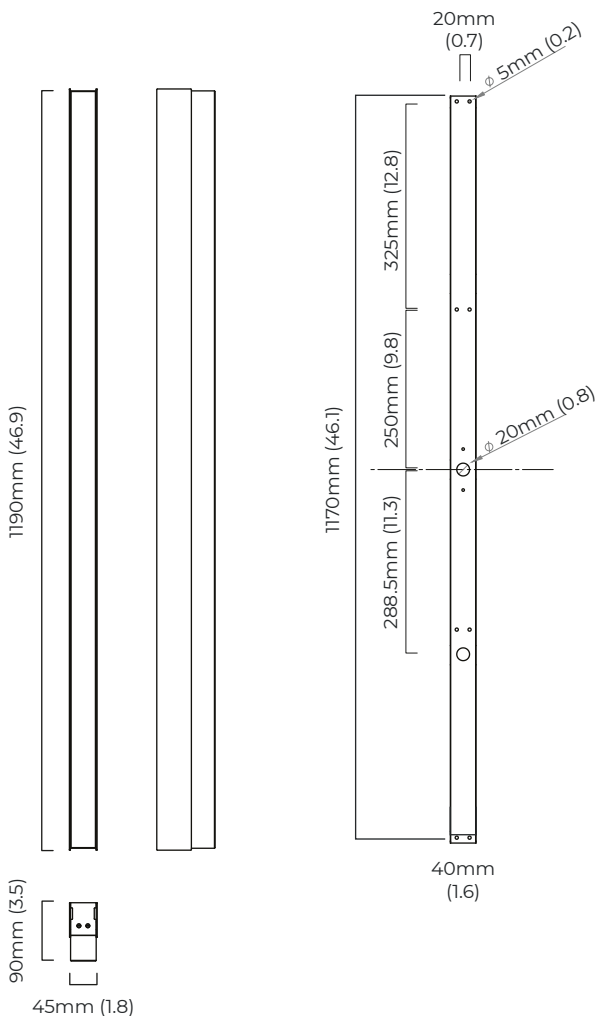

FINISH

bronze with satin brass details and honed alabaster
ARTCWIBZHA

satin brass with honed alabaster
ARTCWISBHA

BULBS

integrated LED - dimmable - 32w - 2700k

WEIGHT

8kg (17.6lbs)

CERTIFICATION

also available in IP44 version, please contact
sales@ctolighting.co.uk for more information

mounting plate dimensions

North America junction box cover

	Input Voltage	As Standard	On Request
Phase Cut (rotary dimmer)	230	✓	
0/1-10V	230		✓
DALi	230		✓
Phase Cut (rotary dimmer)	120	✓	
0/1-10V	120		✓
DALi	120	✗	✗