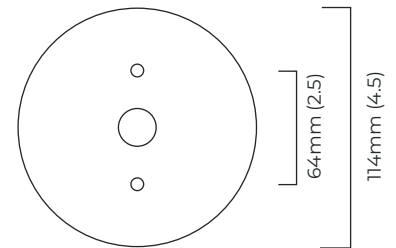

### CERTIFICATION

also available in IP44 version, please contact sales@ctolighting.co.uk for more information

mounting plate dimensions

North America junction box cover

	Input Voltage	As Standard	On Request
Phase Cut (rotary dimmer)	230	✓	
0/1-10V	230		✓
DALi	230		✓
Phase Cut (rotary dimmer)	120	✓	
0/1-10V	120		✓
DALi	120	x	x