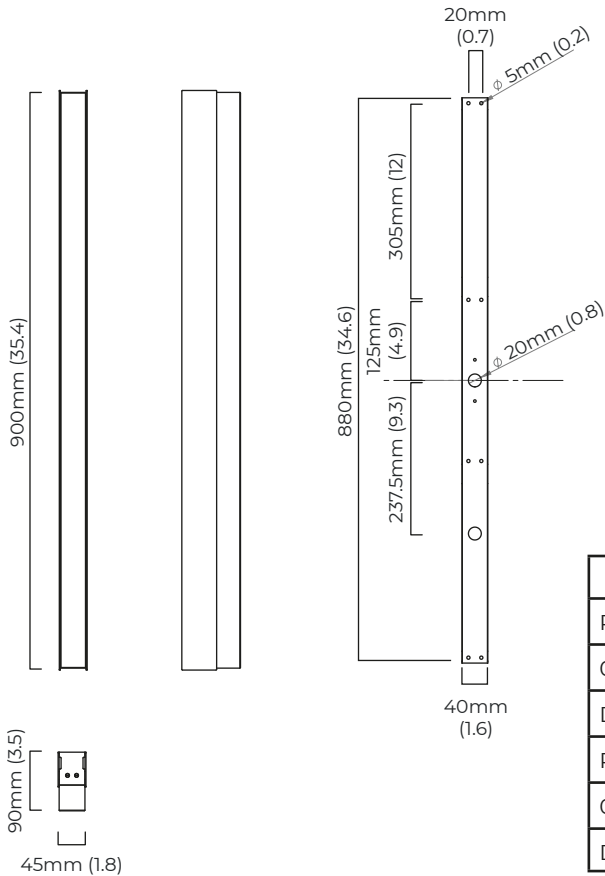

### WEIGHT

6kg (13.2lbs)

### CERTIFICATION

also available in IP44 version, please contact sales@ctolighting.co.uk for more information

mounting plate dimensions

North America junction box cover

	Input Voltage	As Standard	On Request
Phase Cut (rotary dimmer)	230	✓	
0/1-10V	230		✓
DALi	230		✓
Phase Cut (rotary dimmer)	120	✓	
0/1-10V	120		✓
DALi	120	x	x