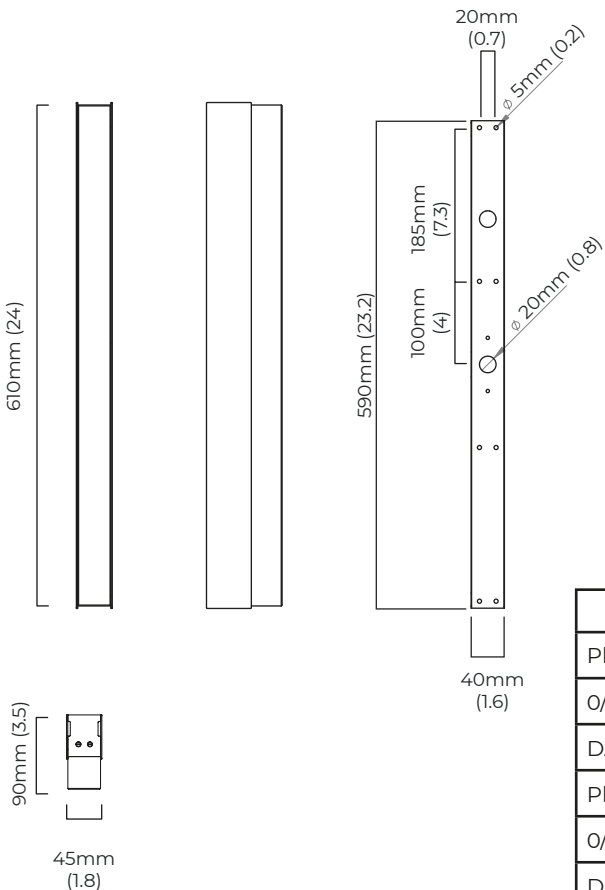

FINISH

bronze with satin brass details and honed alabaster
ARTCW6BZHA

satin brass with honed alabaster
ARTCW6SBHA

BULBS

integrated LED - dimmable - 16w - 2700k

WEIGHT

4kg (8.8lbs)

CERTIFICATION

also available in IP44 version, please contact sales@ctolighting.co.uk for more information

mounting plate dimensions

North America junction box cover

	Input Voltage	As Standard	On Request
Phase Cut (rotary dimmer)	230	✓	
0/1-10V	230		✓
DALi	230		✓
Phase Cut (rotary dimmer)	120	✓	
0/1-10V	120		✓
DALi	120	x	x