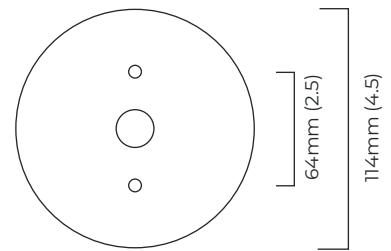

FINISH

bronze with satin brass details and honed alabaster
ARTCW6BZHA

satin brass with honed alabaster
ARTCW6SBHA

BULBS

integrated LED - dimmable - 16w - 2700k

WEIGHT

4kg (8.8lbs)

CERTIFICATION

also available in IP44 version, please contact sales@ctolighting.co.uk for more information

mounting plate dimensions

North America junction box cover

	Input Voltage	As Standard	On Request
Phase Cut (rotary dimmer)	230	✓	
0/1-10V	230		✓
DALi	230		✓
Phase Cut (rotary dimmer)	120	✓	
0/1-10V	120		✓
DALi	120	x	x