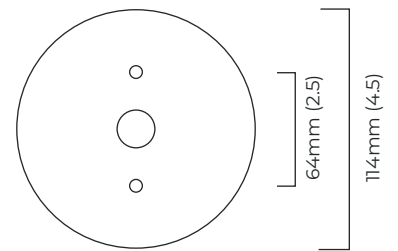

FINISH

bronze with satin brass details and honed alabaster
ARTCW3BZHA

satin brass with honed alabaster
ARTCW3SBHA

BULBS

integrated LED - dimmable - 8w - 2700k

WEIGHT

2kg (4.4lbs)

CERTIFICATION

also available in IP44 version, please contact sales@ctolighting.co.uk for more information

mounting plate dimensions

North America junction box cover

	Input Voltage	As Standard	On Request
Phase Cut (rotary dimmer)	230	✓	
0/1-10V	230	✓	
DALi	230		✓
Phase Cut (rotary dimmer)	120	✓	
0/1-10V	120		✓
DALi	120	x	x