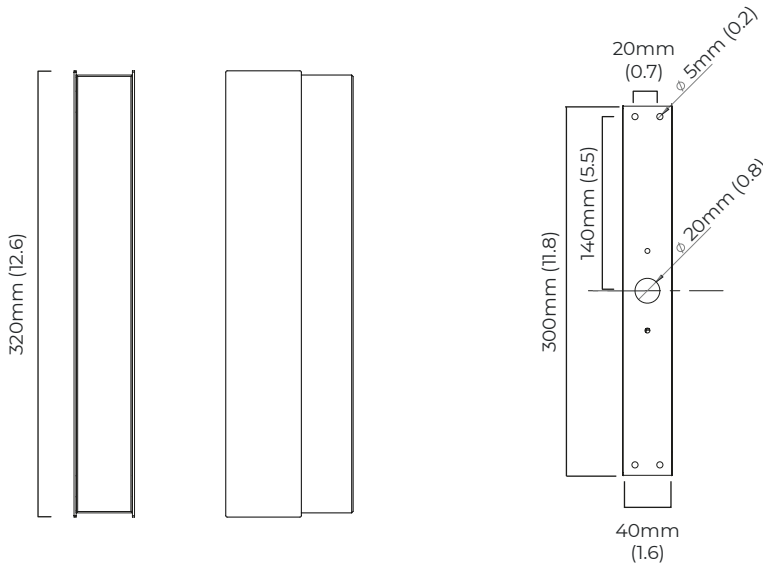

FINISH

bronze with satin brass details and honed alabaster
ARTCW3BZHA

satin brass with honed alabaster
ARTCW3SBHA

BULBS

integrated LED - dimmable - 8w - 2700k

WEIGHT

2kg (4.4lbs)

CERTIFICATION

also available in IP44 version, please contact sales@ctolighting.co.uk for more information

mounting plate dimensions

North America junction box cover

	Input Voltage	As Standard	On Request
Phase Cut (rotary dimmer)	230	✓	
0/1-10V	230	✓	
DALi	230		✓
Phase Cut (rotary dimmer)	120	✓	
0/1-10V	120		✓
DALi	120	x	x