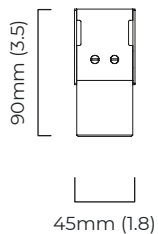

FINISH

bronze with satin brass details and honed alabaster
ARTCW3BZHA

satin brass with honed alabaster
ARTCW3SBHA

BULBS

integrated LED - dimmable - 8w - 2700k

WEIGHT

2kg (4.4lbs)

CERTIFICATION

also available in IP44 version, please contact sales@ctolighting.co.uk for more information

mounting plate dimensions

North America junction box cover

	Input Voltage	As Standard	On Request
Phase Cut (rotary dimmer)	230	✓	
0/1-10V	230	✓	
DALi	230		✓
Phase Cut (rotary dimmer)	120	✓	
0/1-10V	120		✓
DALi	120	x	x