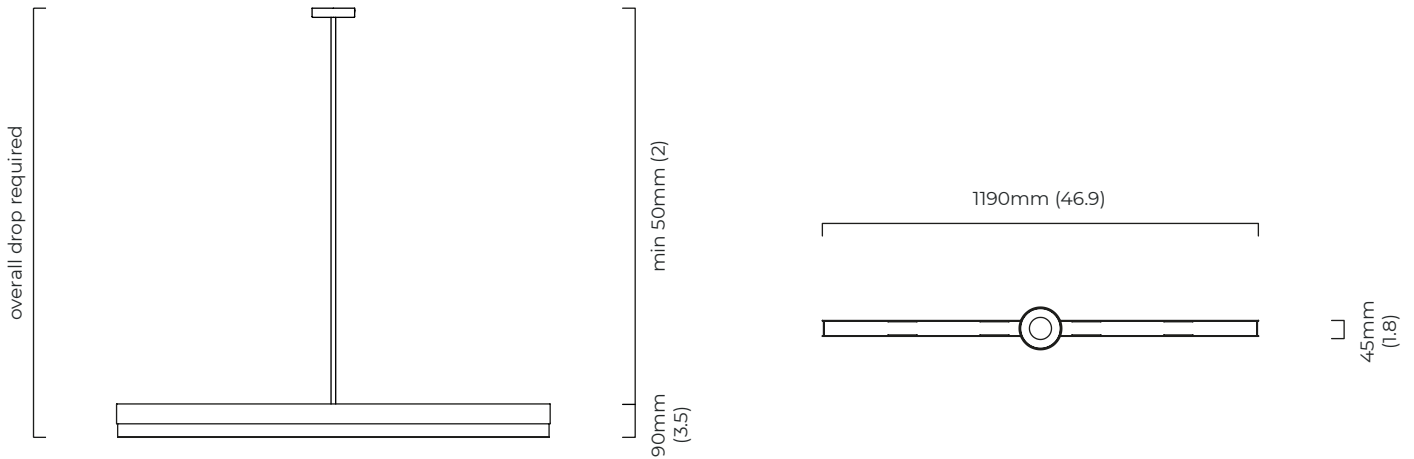

ARTÉS 1200 PENDANT

Minimal in form yet decorative in material, the Artés collection has a strong presence through its premium materials. The LED light illuminates the translucent alabaster perfectly.

FINISH

bronze with satin brass details and honed alabaster
ARTPEIBZHA

satin brass with honed alabaster
ARTPEISBHA

SUSPENSION

drop rod with ceiling box

please specify the required overall drop from the ceiling to the bottom of the fitting

BULBS

integrated LED - dimmable - 32w - 2700k

WEIGHT

10kg (22lbs)

CERTIFICATION