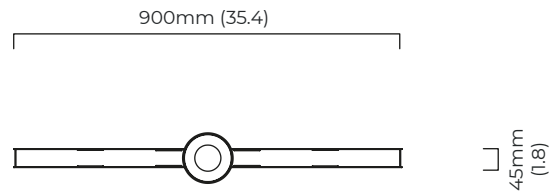

bronze with satin brass details and honed alabaster
ARTPE9BZHA

satin brass with honed alabaster
ARTPE9SBHA

SUSPENSION

drop rod with ceiling box

please specify the required overall drop from the ceiling to the bottom of the fitting

BULBS

integrated LED - dimmable - 24w - 2700k

WEIGHT

8kg (17.6lbs)

CERTIFICATION

	Input Voltage	As Standard	On Request
Phase Cut (rotary dimmer)	230	✓	
0/1-10V	230		✓
DALi	230		✓
Phase Cut (rotary dimmer)	120	✓	
0/1-10V	120		✓
DALi	120	x	x

mounting plate dimensions