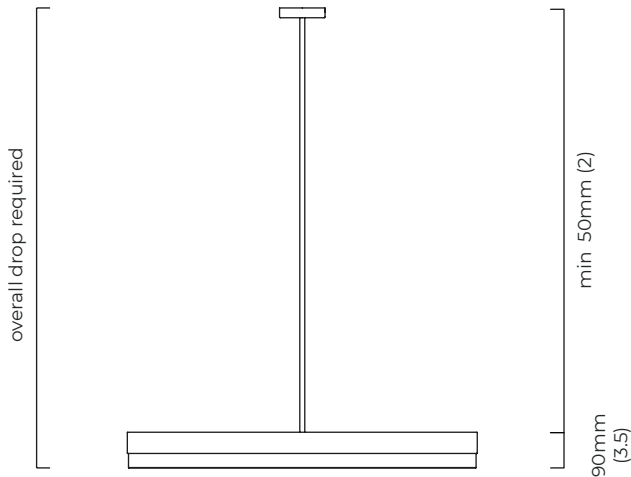

bronze with satin brass details and honed alabaster
ARTPE9BZHA

satin brass with honed alabaster
ARTPE9SBHA

SUSPENSION

drop rod with ceiling box

please specify the required overall drop from the ceiling to the bottom of the fitting

BULBS

integrated LED - dimmable - 24w - 2700k

WEIGHT

8kg (17.6lbs)

CERTIFICATION

	Input Voltage	As Standard	On Request
Phase Cut (rotary dimmer)	230	✓	
0/1-10V	230		✓
DALi	230		✓
Phase Cut (rotary dimmer)	120	✓	
0/1-10V	120		✓
DALi	120	x	x

mounting plate dimensions