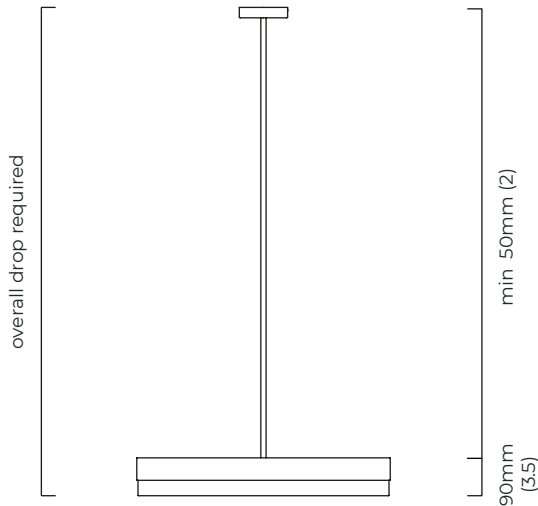

ARTÉS 600 PENDANT

Minimal in form yet decorative in material, the Artés collection has a strong presence through its premium materials. The LED light illuminates the translucent alabaster perfectly.

FINISH

bronze with satin brass details and honed alabaster
ARTPE6BZHA

satin brass with honed alabaster
ARTPE6SBHA

SUSPENSION

drop rod with ceiling box

please specify the required overall drop from the ceiling to the bottom of the fitting

BULBS

integrated LED - dimmable - 16w - 2700k

WEIGHT

6kg (13.2lbs)

CERTIFICATION