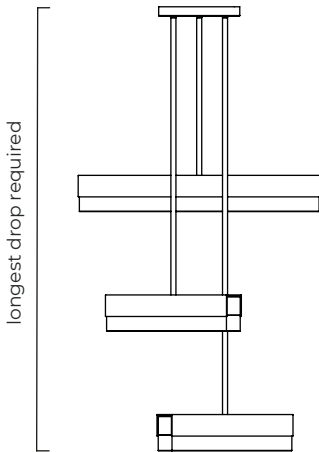

FINISH

bronze with satin brass details and honed alabaster
ARTCO6BZHA

satin brass with honed alabaster
ARTCO6SBHA

SUSPENSION

drop rod with ceiling box

please specify
- the length of the longest drop (max. 6 meters)
- the length of the shortest drop (min. 100mm)

BULBS

integrated LED - dimmable - 48w - 2700k

WEIGHT

18kg (39.7lbs)
additional support around junction box required for installation

CERTIFICATION

	Input Voltage	As Standard	On Request
Phase Cut (rotary dimmer)	230	✓	
0/1-10V230	230		✓
DALi	230		✓
Phase Cut (rotary dimmer)	120	✓	
0/1-10V120	120		✓
DALi	120	x	x

mounting plate dimensions