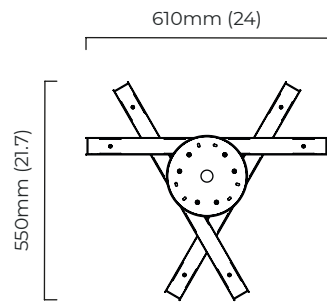

FINISH

bronze with satin brass details and honed alabaster
ARTCO6BZHA

satin brass with honed alabaster
ARTCO6SBHA

SUSPENSION

drop rod with ceiling box

please specify
- the length of the longest drop (max. 6 meters)
- the length of the shortest drop (min. 100mm)

BULBS

integrated LED - dimmable - 48w - 2700k

WEIGHT

18kg (39.7lbs)
additional support around junction box required for installation

CERTIFICATION

	Input Voltage	As Standard	On Request
Phase Cut (rotary dimmer)	230	✓	
0/1-10V230	230		✓
DALi	230		✓
Phase Cut (rotary dimmer)	120	✓	
0/1-10V120	120		✓
DALi	120	x	x

mounting plate dimensions