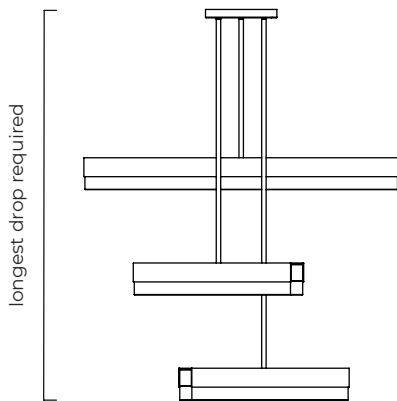

FINISH

bronze with satin brass details and honed alabaster
ARTCOOBZHA

satin brass with honed alabaster
ARTCOOSBHA

SUSPENSION

drop rod with ceiling box

please specify
- the length of the longest drop (max. 6 meters)
- the length of the shortest drop (min. 100mm)

BULBS

integrated LED - dimmable - 72w - 2700k

WEIGHT

24kg (52.9lbs)
additional support around junction box required for installation

CERTIFICATION

	Input Voltage	As Standard	On Request
Phase Cut (rotary dimmer)	230	✓	
0/1-10V230	230		✓
DALi	230		✓
Phase Cut (rotary dimmer)	120	✓	
0/1-10V120	120		✓
DALi	120	x	x

mounting plate dimensions