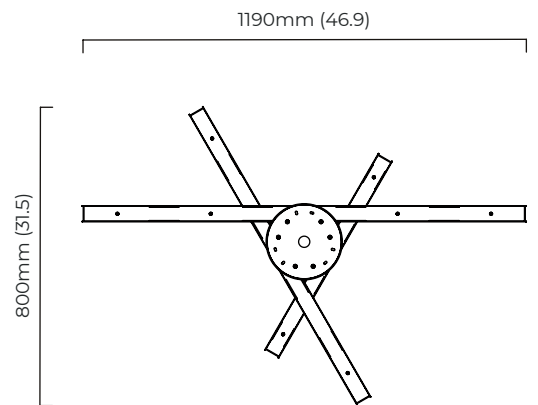

FINISH

bronze with satin brass details and honed alabaster
ARTCOOBZHA

satin brass with honed alabaster
ARTCOOSBHA

SUSPENSION

drop rod with ceiling box

please specify
- the length of the longest drop (max. 6 meters)
- the length of the shortest drop (min. 100mm)

BULBS

integrated LED - dimmable - 72w - 2700k

WEIGHT

24kg (52.9lbs)
additional support around junction box required for installation

CERTIFICATION

	Input Voltage	As Standard	On Request
Phase Cut (rotary dimmer)	230	✓	
0/1-10V230	230		✓
DALi	230		✓
Phase Cut (rotary dimmer)	120	✓	
0/1-10V120	120		✓
DALi	120	x	x

mounting plate dimensions