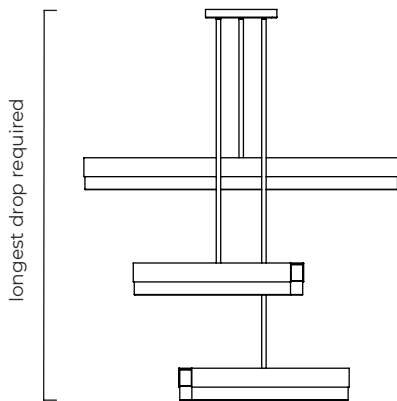

FINISH

bronze with satin brass details and honed alabaster
ARTCO9BZHA

satin brass with honed alabaster
ARTCO9SBHA

SUSPENSION

drop rod with ceiling box

please specify

- the length of the longest drop (max. 6 meters)
- the length of the shortest drop (min. 100mm)

BULBS

integrated LED - dimmable - 72w - 2700k

WEIGHT

24kg (52.9lbs)
additional support around junction box required for installation

CERTIFICATION

	Input Voltage	As Standard	On Request
Phase Cut (rotary dimmer)	230	✓	
0/1-10V230	230		✓
DALi	230		✓
Phase Cut (rotary dimmer)	120	✓	
0/1-10V120	120		✓
DALi	120	x	x

mounting plate dimensions