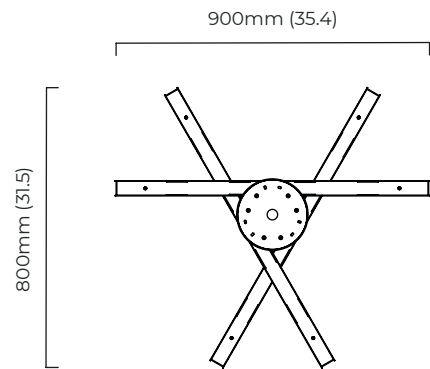

FINISH

bronze with satin brass details and honed alabaster
ARTCO9BZHA

satin brass with honed alabaster
ARTCO9SBHA

SUSPENSION

drop rod with ceiling box

please specify

- the length of the longest drop (max. 6 meters)
- the length of the shortest drop (min. 100mm)

BULBS

integrated LED - dimmable - 72w - 2700k

WEIGHT

24kg (52.9lbs)
additional support around junction box required for installation

CERTIFICATION

	Input Voltage	As Standard	On Request
Phase Cut (rotary dimmer)	230	✓	
0/1-10V230	230		✓
DALi	230		✓
Phase Cut (rotary dimmer)	120	✓	
0/1-10V120	120		✓
DALi	120	x	x

mounting plate dimensions