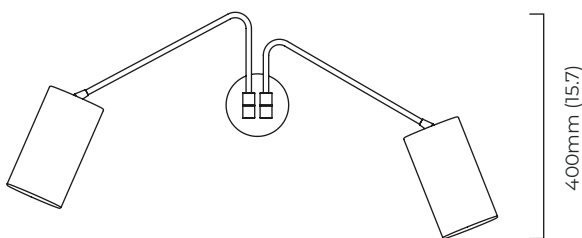

ARRAY TWIN COTTON WALL

Both modern and retro, the Array twin wall light is made from brass which is bronzed and hand waxed. The sculptural arms can be rotated to achieve the perfect composition.

FINISH

bronze with satin brass details
black cotton shades with gold lining
ARRWA2BZGO

SHADES

11cm diameter x 20cm (4 1/2" diameter x 8")

BULBS

240v - 2 x E27, 25w max (or 2.5w LED 2700k)
120v - 2 x E26, 25w max (or 2.5w LED 2700k)
(no bulbs supplied)

WEIGHT

2kg (4.4lbs)

CERTIFICATION

mounting plate dimensions