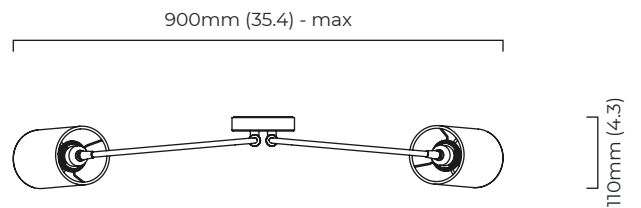

ARRAY TWIN COTTON WALL

Both modern and retro, the Array twin wall light is made from brass which is bronzed and hand waxed. The sculptural arms can be rotated to achieve the perfect composition.

FINISH

bronze with satin brass details
black cotton shades with gold lining
ARRWA2BZGO

SHADES

11cm diameter x 20cm (4 1/2" diameter x 8")

BULBS

240v - 2 x E27, 25w max (or 2.5w LED 2700k)
120v - 2 x E26, 25w max (or 2.5w LED 2700k)
(no bulbs supplied)

WEIGHT

2kg (4.4lbs)

CERTIFICATION

mounting plate dimensions