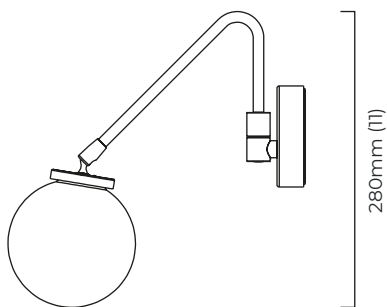

ARRAY SINGLE OPAL WALL

A hand blown glass shade on a rotating bronze arm; the Array wall light is expertly finished with elegant brass details. Perfect for a variety of settings, it casts a warm ambient light.

FINISH

bronze with satin brass details and opal glass shade
ARRWAIBZBC

BULBS

240v - 1 x G9, 25w max halogen (or 2.3w LED 2700k)
120v - 1 x G9, 25w max halogen (or 2.3w LED 2700k)
(no bulbs supplied)

WEIGHT

1kg (2.2lbs)

CERTIFICATION

mounting plate dimensions