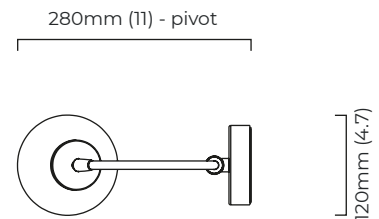

FINISH

bronze with satin brass details and opal glass shade
ARRWAIBZBC

BULBS

240v - 1 x G9, 25w max halogen (or 2.3w LED 2700k)
120v - 1 x G9, 25w max halogen (or 2.3w LED 2700k)
(no bulbs supplied)

WEIGHT

1kg (2.2lbs)

CERTIFICATION

mounting plate dimensions