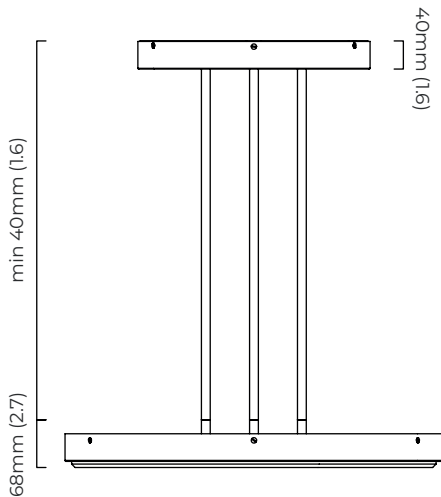

### BULBS

integrated LED - trailing edge dimmable - 24w

3000k modified to 2700k

Note - LED driver inside ceiling / wall rose

### WEIGHT

23kg (51lbs) - total

### CERTIFICATION

mounting plate dimensions

	Input Voltage	As Standard	On Request
Phase Cut (rotary dimmer)	230	✓	
0/1-10V230	230		✓
DALi	230		✓
Phase Cut (rotary dimmer)	120	✓	
0/1-10V120	120		✓
DALi	120	x	x