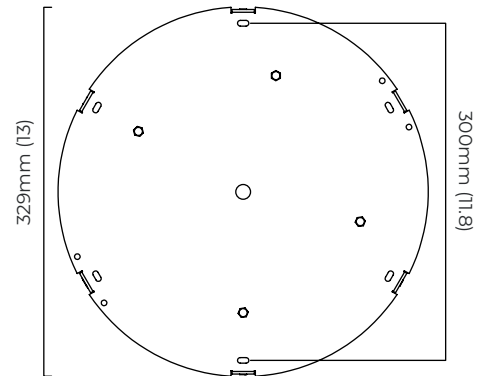

mounting plate dimensions