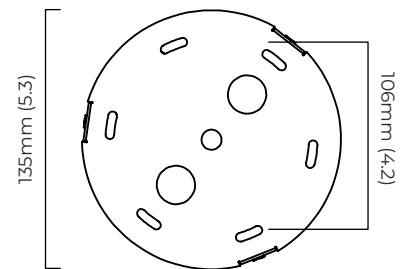

FINISH

all satin brass
ANVPESBHA

all bronze
ANVPESBZHA

BULBS

integrated LED - trailing edge dimmable - 10.5w

3000k modified to 2700k

Note - LED driver inside ceiling / wall rose

WEIGHT

3kg (6.6lbs)

CERTIFICATION

mounting plate dimensions

	Input Voltage	As Standard	On Request
Phase Cut (rotary dimmer)	230	✓	
0/1-10V230	230		✓
DALi	230		✓
Phase Cut (rotary dimmer)	120	✓	
0/1-10V120	120		✓
DALi	120	x	x