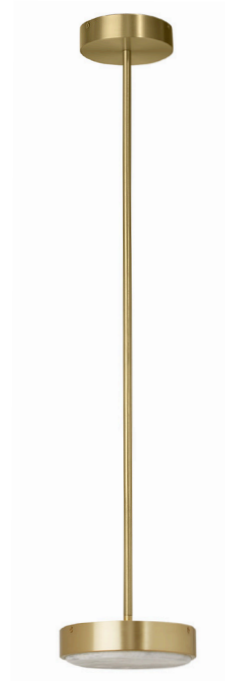

ANVERS SMALL PENDANT

With its refined silhouette, Anvers collection creates a maximum impact through its exquisite disc of natural alabaster stone encased within solid brass, creating a pure and elegant piece.

FINISH

all satin brass
ANVPESBHA

all bronze
ANVPESBZHA

BULBS

integrated LED - trailing edge dimmable - 10.5w

3000k modified to 2700k

Note - LED driver inside ceiling / wall rose

WEIGHT

3kg (6.6lbs)

CERTIFICATION