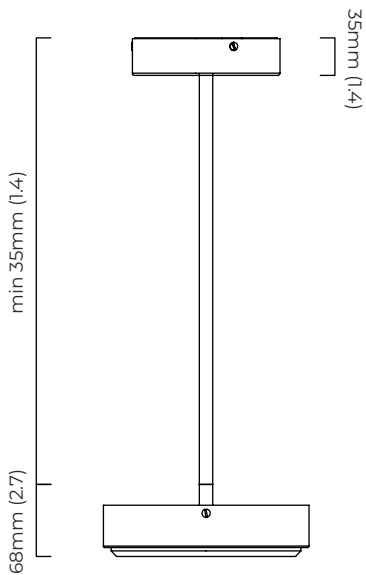

FINISH

all satin brass
ANVPESBHA

all bronze
ANVPESBZHA

BULBS

integrated LED - trailing edge dimmable - 10.5w

3000k modified to 2700k

Note - LED driver inside ceiling / wall rose

WEIGHT

3kg (6.6lbs)

CERTIFICATION

mounting plate dimensions

	Input Voltage	As Standard	On Request
Phase Cut (rotary dimmer)	230	✓	
0/1-10V230	230		✓
DALi	230		✓
Phase Cut (rotary dimmer)	120	✓	
0/1-10V120	120		✓
DALi	120	x	x