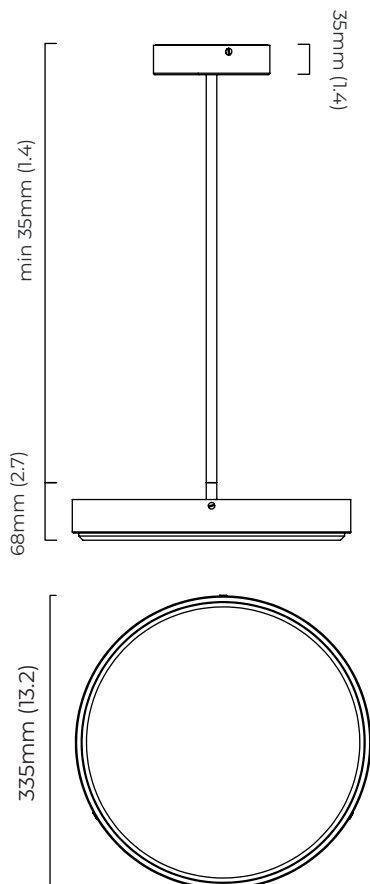

FINISH

all satin brass
ANVPEMSBHA

all bronze
ANVPEMBZHA

BULBS

integrated LED - trailing edge dimmable - 17w

3000k modified to 2700k

Note - LED driver inside ceiling / wall rose

WEIGHT

9kg (20lbs) - total

CERTIFICATION

mounting plate dimensions

	Input Voltage	As Standard	On Request
Phase Cut (rotary dimmer)	230	✓	
0/1-10V230	230		✓
DALi	230		✓
Phase Cut (rotary dimmer)	120	✓	
0/1-10V120	120		✓
DALi	120	x	x