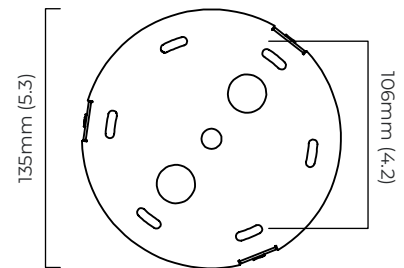

FINISH

all satin brass
ANVPEMSBHA

all bronze
ANVPEMBZHA

BULBS

integrated LED - trailing edge dimmable - 17w

3000k modified to 2700k

Note - LED driver inside ceiling / wall rose

WEIGHT

9kg (20lbs) - total

CERTIFICATION

mounting plate dimensions

	Input Voltage	As Standard	On Request
Phase Cut (rotary dimmer)	230	✓	
0/1-10V230	230		✓
DALi	230		✓
Phase Cut (rotary dimmer)	120	✓	
0/1-10V120	120		✓
DALi	120	x	x