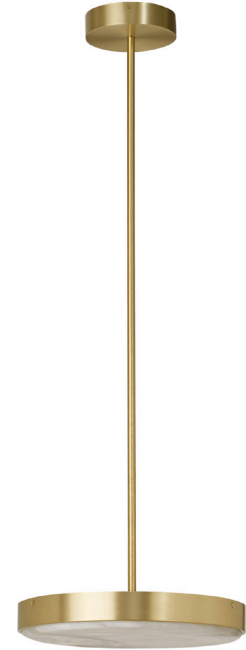

ANVERS MEDIUM PENDANT

With its refined silhouette, Anvers collection creates a maximum impact through its exquisite disc of natural alabaster stone encased within solid brass, creating a pure and elegant piece.

FINISH

all satin brass
ANVPEMSBHA

all bronze
ANVPEMBZHA

BULBS

integrated LED - trailing edge dimmable - 17w

3000k modified to 2700k

Note - LED driver inside ceiling / wall rose

WEIGHT

9kg (20lbs) - total

CERTIFICATION